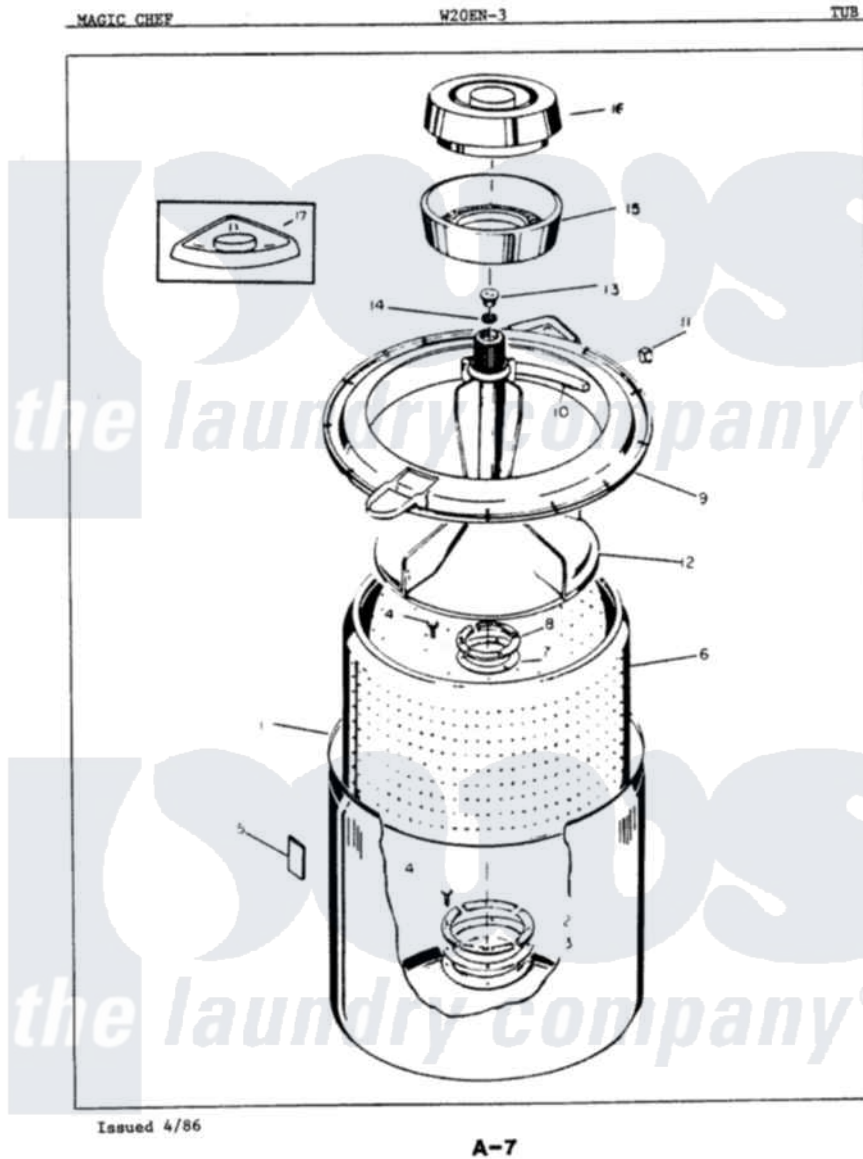

Magic Chef W20EY3 04 - TUB

Magic Chef [Residential Magic Chef W20EY3 Washer Parts](#) Parts Diagram 04 - TUB
 Click on the part number to view part

Item	Original Part Number	Replaced By	Status	Part Description
1	33-9392		Not Available	TUB ASSEMBLY
2	33-8800	33-8800K		Plate
3	33-6905			Gasket
4	25-7783	4356852		Screw
5	33-3232	35-0538		Pad
6	35-0004		Not Available	BASKET ASM
"	33-9566	33-9500N		Basket Kit
7	33-6902			Gasket
"	33-8959			Gasket
8	33-8799		Not Available	REINF PLATE
9	35-0537	35-0993		Tub Top
10	33-3055			Gasket
11	25-7748			Clip
12	35-0049		Not Available	AGITATOR
13	33-6241			Cap
14	25-7330			Rubber Washer