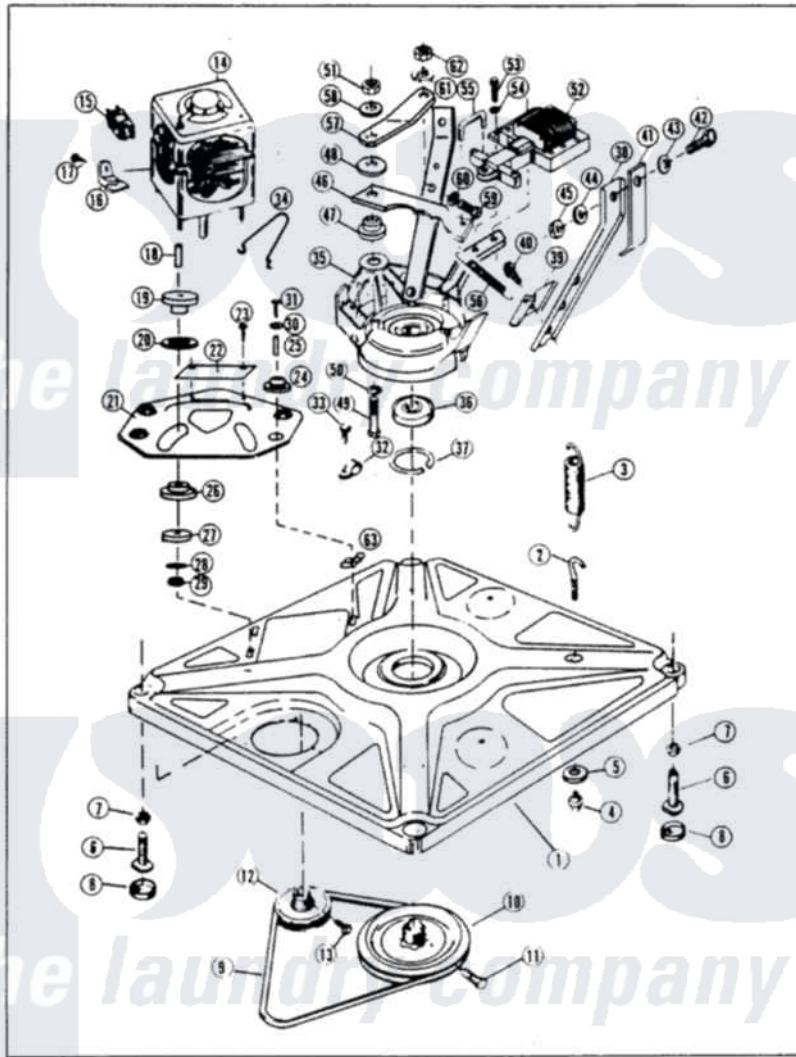

Magic Chef W20EY4 01 - BASE & DRIVE

MAGIC CHEF W20EN-4 BASE & DRIVE

Issued 4/86

B-5

Magic Chef [Residential Magic Chef W20EY4 Washer Parts](#) Parts Diagram 01 - BASE & DRIVE
 Click on the part number to view part

Item	Original Part Number	Replaced By	Status	Part Description
1	35-0058			Base Assembly
2	25-7365			Eye Bolt
3	33-9553		Not Available	SPRING
4	25-7362			Anchor Nut
5	W10124350		Not Available	NOT REQUIRED PART OR SEE NOTE (PURCHASE LOCALLY)
6	34-0061	35-0771		Leveling Leg
"	33-0679	35-0771		Leveling Leg
7	25-7032	25-7915		Hex Nut
8	34-0062	25001119		Foot And Pad Assembly
9	35-0465		Not Available	DRIVE BELT
10	33-9374		Not Available	DRIVE PULLEY
11	25-7361		Not Available	SET SCREW
12	33-9952		Not Available	MOTOR PULLEY
13	25-7117			Set Screw
14	LA-1010			Motor Kit

60	25-7413	Not Available	FLAT WASHER
61	25-7089	Not Available	LOCKWASHER
62	25-7798	Not Available	HEX NUT
63	25-7838	25-7845	Speednut, Motor