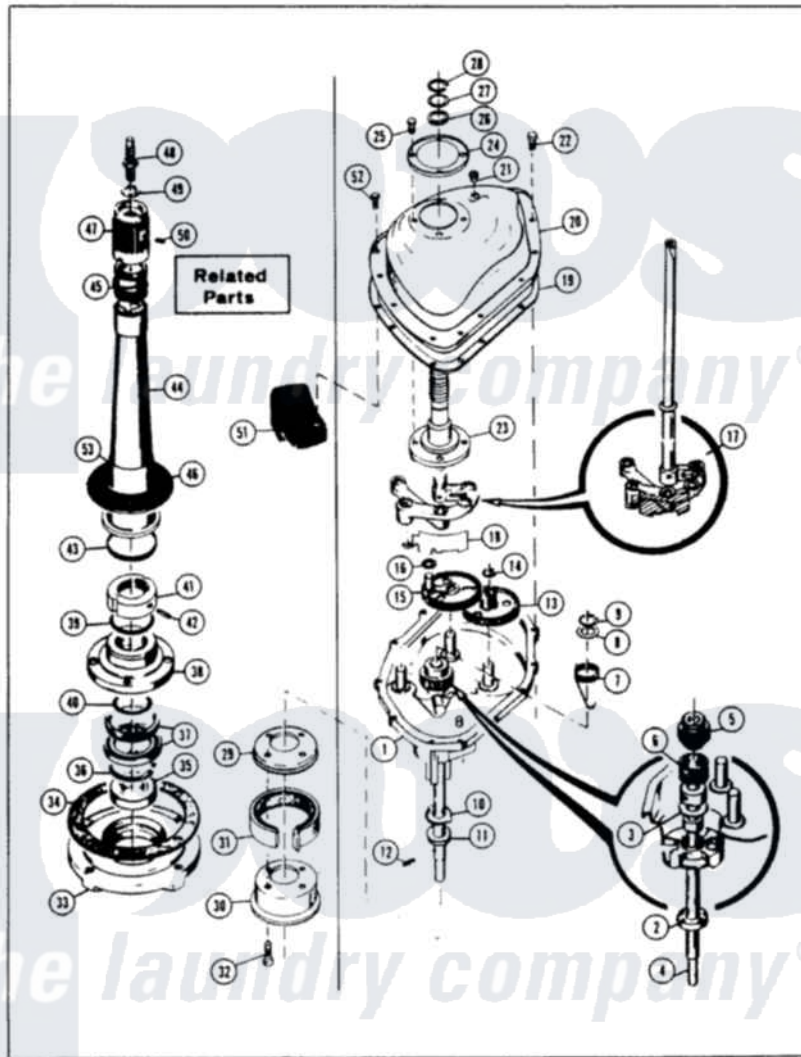

Magic Chef W20EY4 03 - TRANSMISSION

MAGIC CHEF W20EN-4 TRANSMISSION

Issued 4/86

B-12

Magic Chef [Residential Magic Chef W20EY4 Washer Parts](#) Parts Diagram 03 - TRANSMISSION
 Click on the part number to view part

Item	Original Part Number	Replaced By	Status	Part Description
1	35-0630		Not Available	TRANSMISSION
"	33-9986		Not Available	TRANSM HOUSING
2	33-9208		Not Available	SEAL
3	33-9023N		Not Available	CLUTCH ASM
"	25-7274		Not Available	WASHER, STEEL
4	33-9022		Not Available	DRIVE SHAFT
5	33-6115		Not Available	DRIVE PINION
6	33-3195		Not Available	SPRING
7	33-6463			Spring
8	25-7415		Not Available	WASHER, FLAT
9	25-7173		Not Available	25-7708
10	33-9217		Not Available	THRUST WASHER
11	33-4944			Bearing
12	25-6120		Not Available	PIN
13	33-3228	35-0547		Cluster Gear
14	25-7175	25-7933		Ring, Retaining