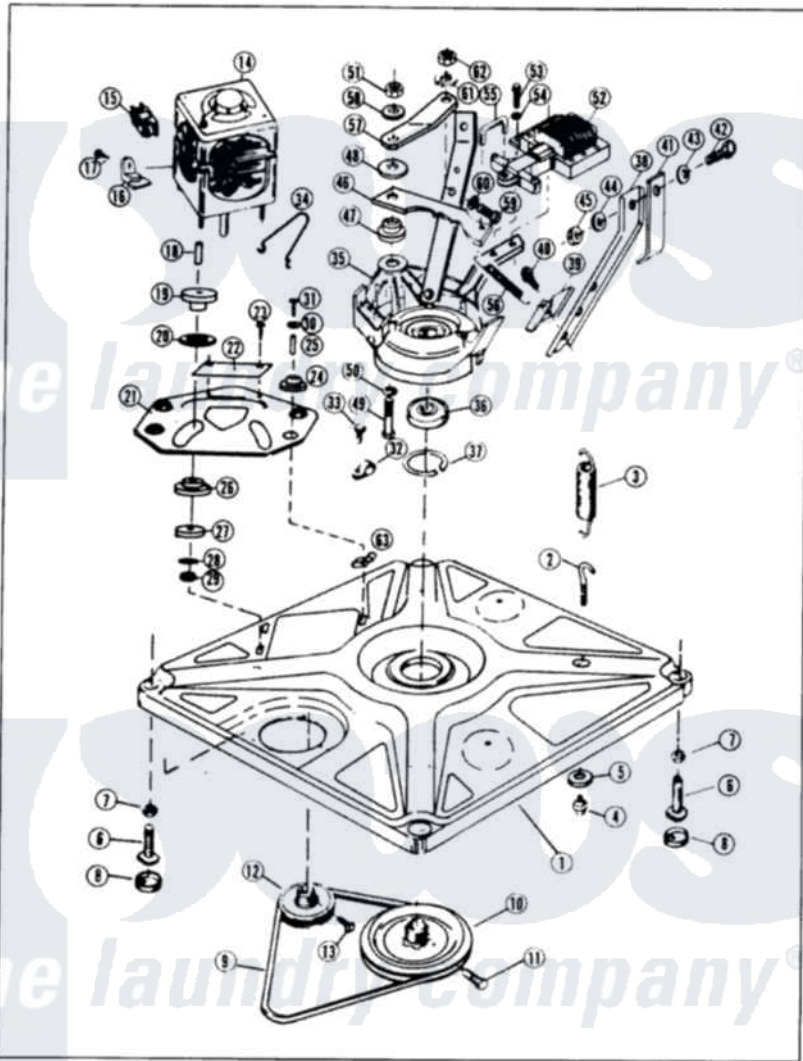

# Magic Chef W20FA2 01 - BASE & DRIVE

MAGIC CHEF

W20FN-2

BASE & DRIVE

Issued 2/88

Magic Chef [Residential Magic Chef W20FA2 Washer Parts](#) Parts Diagram 01 - BASE & DRIVE  
Click on the part number to view part

Item	Original Part Number	Replaced By	Status	Part Description
1	<a href="#">35-0058</a>			Base Assembly
2	<a href="#">25-7365</a>			Eye Bolt
3	33-9553		Not Available	SPRING
4	<a href="#">25-7362</a>			Anchor Nut
5	25-7727		Not Available	FLAT WASHER
6	<a href="#">35-0771</a>			Leveling Leg
"	33-0679	<a href="#">35-0771</a>		Leveling Leg
7	25-7032	<a href="#">25-7915</a>		Hex Nut
8	34-0062	<a href="#">25001119</a>		Foot And Pad Assembly
9	35-0465		Not Available	DRIVE BELT
10	33-9374		Not Available	DRIVE PULLEY
11	25-7361		Not Available	SET SCREW
12	33-9952		Not Available	MOTOR PULLEY
13	<a href="#">25-7117</a>			Set Screw
14	<a href="#">LA-1010</a>			Motor Kit
15	35-0259		Not Available	MOTOR SWITCH