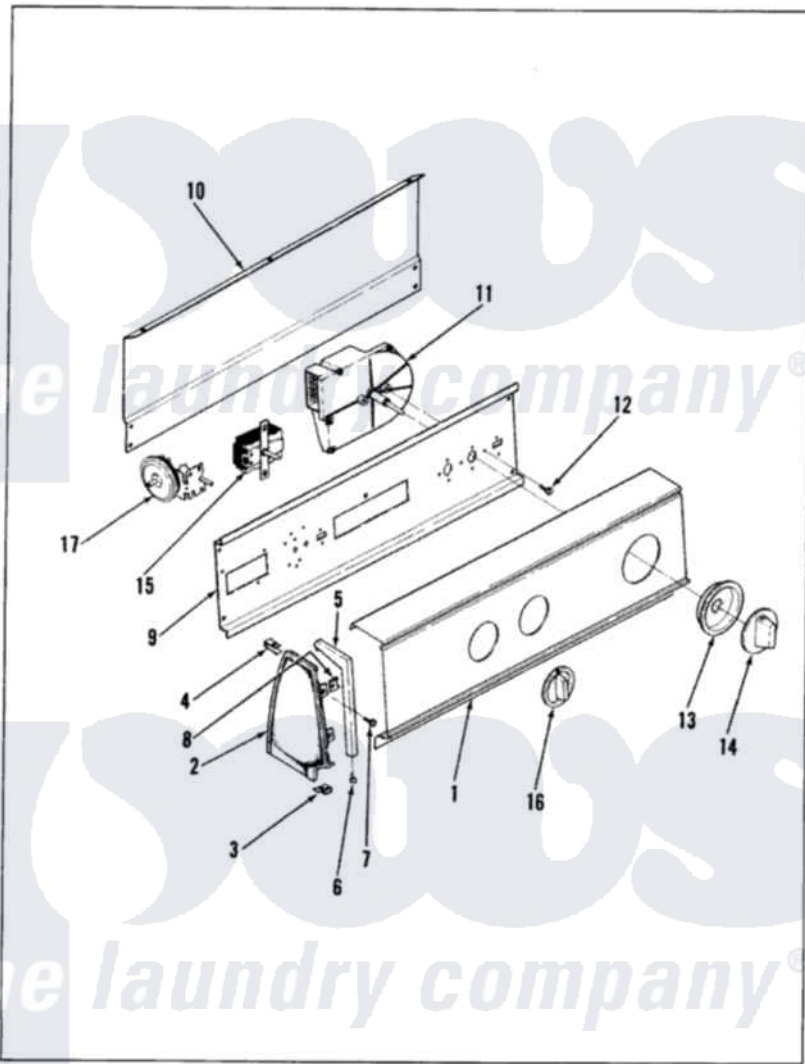

Magic Chef W20FA2 02 - CONTROL PANEL

MAGIC CHEF

W20FN-2

BACKGUARD

Issued 2/88

Magic Chef [Residential Magic Chef W20FA2 Washer Parts](#) Parts Diagram 02 - CONTROL PANEL
 Click on the part number to view part

Item	Original Part Number	Replaced By	Status	Part Description
1	25-7649	910187		Screw
"	25-7702			Speedclip, End Cap To Control Panel
"	35-0903		Not Available	CONTROL PANEL
2	53-0265			LH Endcap
"	53-0264			RH Endcap
3	34-9487		Not Available	PLATE, REINFORCEMENT
"	25-7697	25-2219		Screw
"	25-7851			Speedclip, End Cap To Top
4	25-7435	33002917		Screw, No.10-16
"	25-7852			Speedclip, Rr Shld To End Cap
5	53-0277		Not Available	TRIM, END CAP (RT)
"	53-0278		Not Available	TRIM, END CAP (LT)
6	25-7760			Screw
7	25-3092	90767		Screw, 8A X 3/8 HeX Washer Head Tapping

8	25-7702		Speedclip, End Cap To Control Panel
9	53-0365	53-1676	Shield, Control
10	25-7583		Not Available PLASTIC NUT
"	25-3457		Screw, Sems
"	25-3092	90767	Screw, 8A X 3/8 HeX Washer Head Tapping
"	53-0268	21001460	Shield, Rear
11	35-0117		Timer Motor 1/2rpm
"	35-0491		Timer
12	25-0088	489483	Screw 10-32 X 1/2
13	35-0318		Not Available HUB/SKIRT ASM
14	35-0498	12500058	Knob Ski
15	35-0119		Rotary Switch
"	25-3092	90767	Screw, 8A X 3/8 HeX Washer Head Tapping
16	35-0168		Not Available SELECTOR KNOB
17	35-0782		Pressure Switch
"	25-3092	90767	Screw, 8A X 3/8 HeX Washer Head Tapping