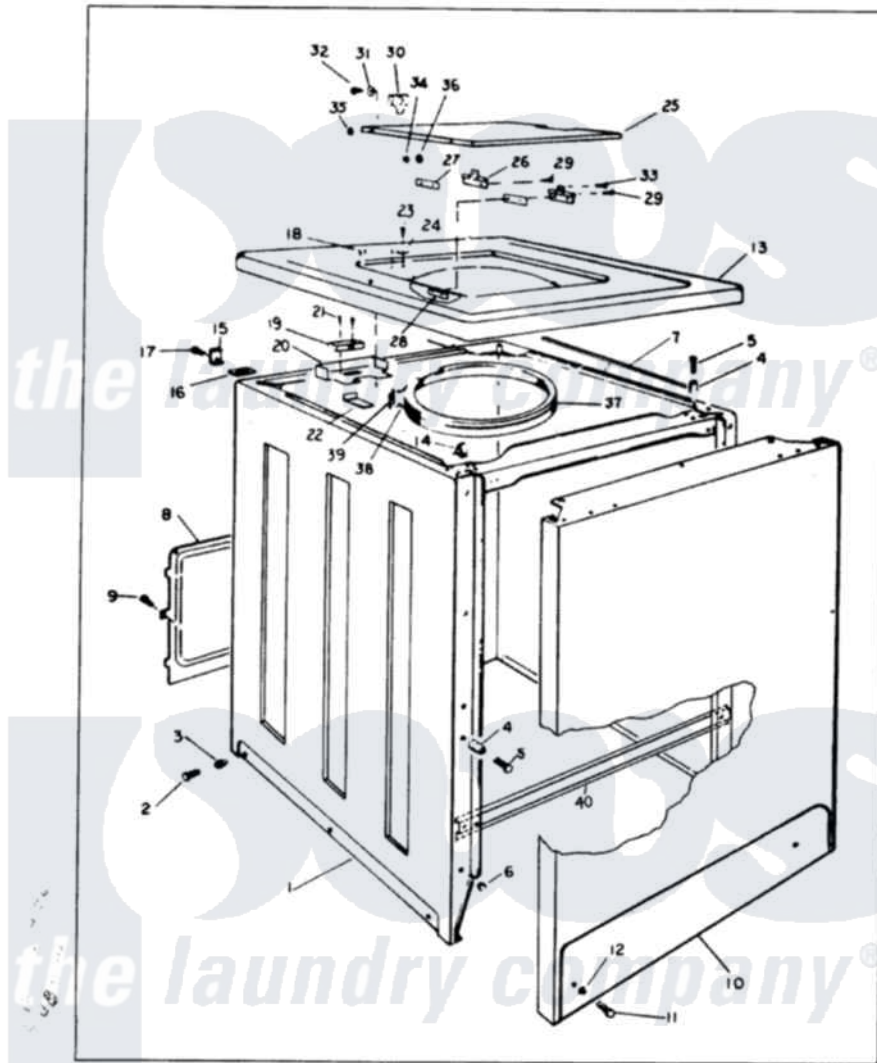

Magic Chef W20FA2 03 - EXTERIOR

MAGIC CHEF W20FN-2 EXTERIOR

Issued 2/88

Magic Chef [Residential Magic Chef W20FA2 Washer Parts](#) Parts Diagram 03 - EXTERIOR
 Click on the part number to view part

Item	Original Part Number	Replaced By	Status	Part Description
1	35-0061-24		Not Available	CABINET BODY
2	25-7001	308685		Side Trim)
3	25-7071		Not Available	LOCKWASHER
"	25-7458	308685		Side Trim)
"	33-2088		Not Available	SLEEVE
4	34-9701			Guide, Cabinet
5	25-6109			Screw
6	33-2653			Bumper, Cabinet
7	33-9948		Not Available	CUSHION STRIP
8	33-8687		Not Available	REAR SHIELD
9	25-2000		Not Available	SCREW
10	35-0056-24		Not Available	FRONT PANEL
11	25-7001	308685		Side Trim)
12	25-7071		Not Available	LOCKWASHER
13	35-0586-24		Not Available	CABINET TOP
14	25-7285			Clip

15	33-7450	35-2846	Hinge, Cabinet Top
16	33-0930		Pad, Top Hinge
17	25-7732	681414	Screw, 10AB X 1/2
18	33-2653		Bumper, Cabinet
"	33-9064	12001187	Kit, Lid Switch Assembly
19	33-8911	12001187	Kit, Lid Switch Assembly
20	33-8289	12001187	Kit, Lid Switch Assembly
21	25-7437	40040701	Screw, Tapping No.6b-20
22	25-7878		Clip
"	33-9063	12001187	Kit, Lid Switch Assembly
23	25-7463	7101P012-60	Screw
24	25-7436		Nylite Washer
25	33-7929-24		Not Available CLOTHES DOOR
"	35-0581		Bumper, Door
26	33-6956		Hinge
27	33-6957		Hinge Pad
28	33-8058		Not Available SPEEDNUT
29	25-7455	99002757	Screw
30	43-0057		Actuator, Door Switch
31	25-7436		Nylite Washer
32	25-7438		Screw
33	25-7455	99002757	Screw
34	25-7086	Y0308025	Washer, Stainless Steel
35	25-7436		Nylite Washer
36	25-8057		Not Available PLASTIC NUT
37	35-0697		Not Available SPLASHGUARD
38	33-6093		Not Available RETAINING RING
39	33-0767		Spring
40	25-7752	3196169	Screw, Element
"	35-0663		Not Available CABT BRACE