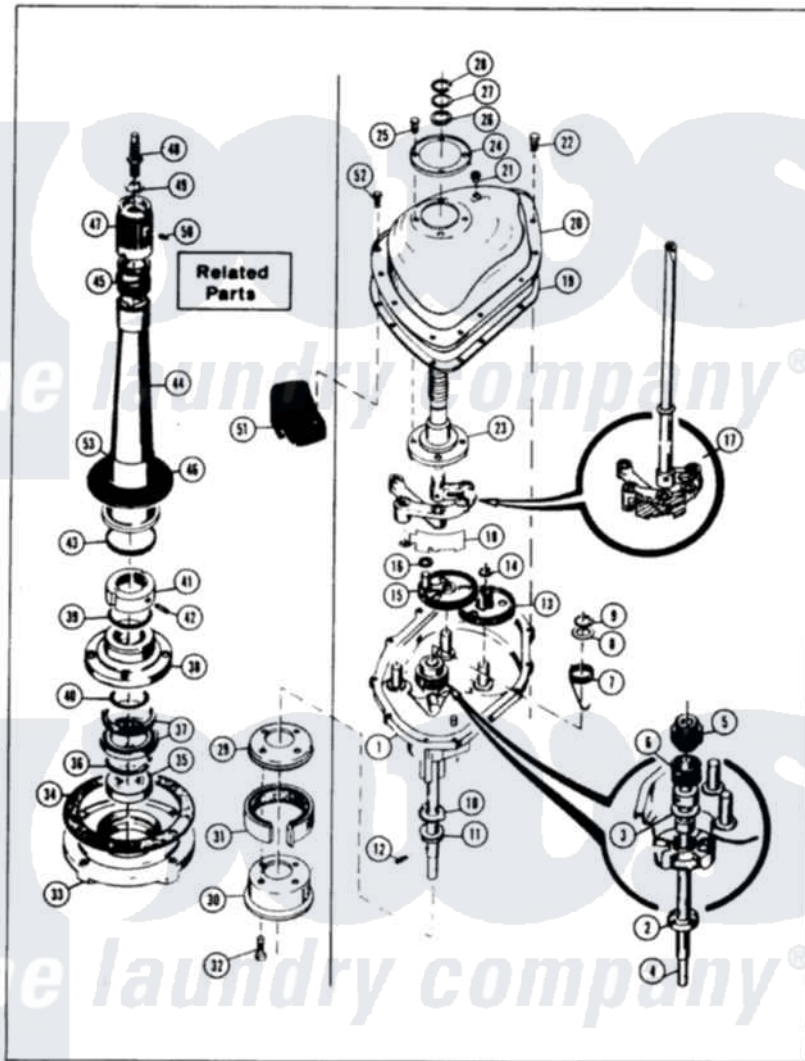

# Magic Chef W20FA2 04 - TRANSMISSION

MAGIC CHEF

W20FN-2

TRANSMISSION

Issued 2/88

Magic Chef [Residential Magic Chef W20FA2 Washer Parts](#) Parts Diagram 04 - TRANSMISSION  
 Click on the part number to view part

Item	Original Part Number	Replaced By	Status	Part Description
1	33-9986		Not Available	TRANSM HOUSING
"	LA-1033		Not Available	TRANSMISSION REPAIR KIT
2	33-9208		Not Available	SEAL
3	25-7274		Not Available	WASHER, STEEL
"	33-9023N		Not Available	CLUTCH ASM
4	33-9022		Not Available	DRIVE SHAFT
5	33-6115		Not Available	DRIVE PINION
6	33-3195		Not Available	SPRING
7	33-6114	<a href="#">33-6463</a>		Spring
8	25-7415		Not Available	WASHER, FLAT
9	<a href="#">25-7847</a>			Ring, Retaining
10	33-9217		Not Available	THRUST WASHER
11	<a href="#">33-4944</a>			Bearing
12	25-6120		Not Available	PIN
13	<a href="#">35-0547</a>			Cluster Gear
14	25-7853	<a href="#">25-7933</a>		Ring, Retaining