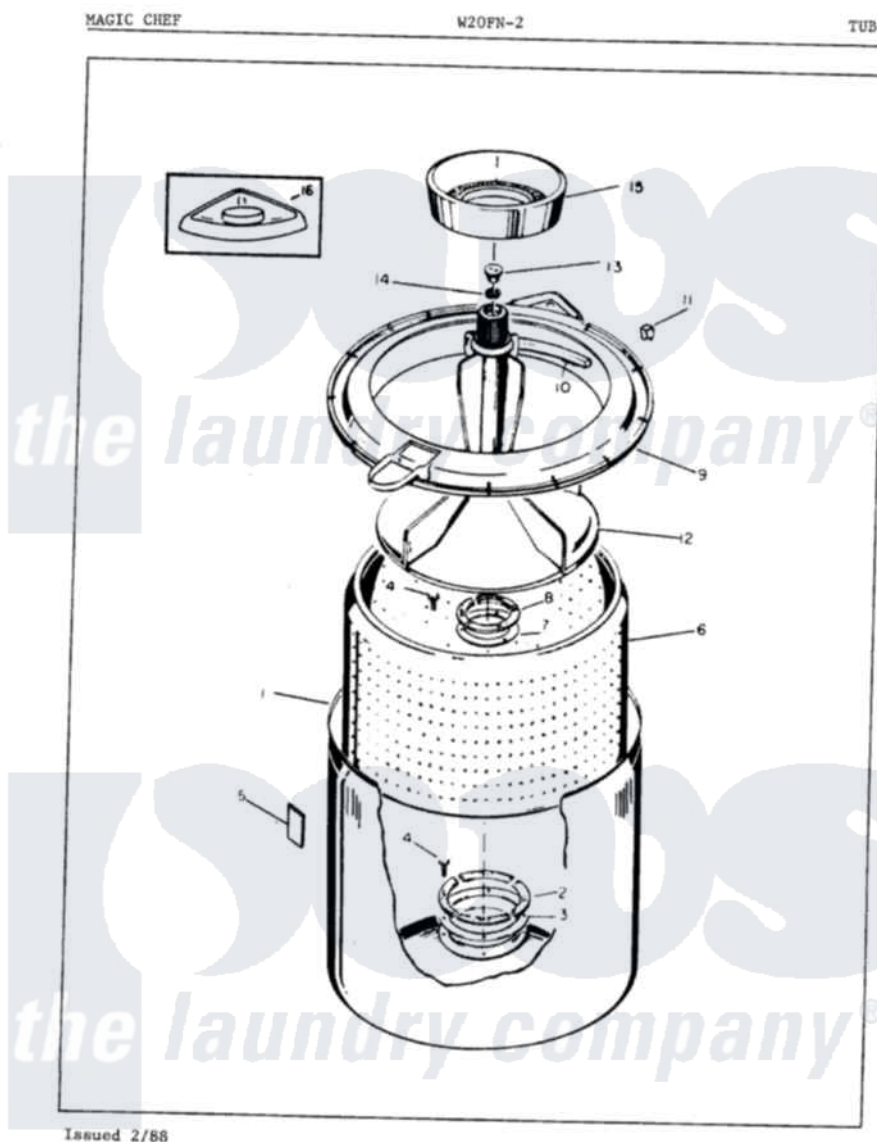

Magic Chef W20FA2 05 - TUB

Issued 2/88

Magic Chef [Residential Magic Chef W20FA2 Washer Parts](#) Parts Diagram 05 - TUB
 Click on the part number to view part

Item	Original Part Number	Replaced By	Status	Part Description
1	33-9392		Not Available	TUB ASSEMBLY
2	33-8800	33-8800K		Plate
3	33-6905			Gasket
4	25-7783	4356852		Screw
5	35-0538			Pad
6	35-0004		Not Available	BASKET ASM
7	33-8959			Gasket
8	33-8799		Not Available	REINF PLATE
9	35-0537	35-0993		Tub Top
10	33-3055			Gasket
11	25-7748			Clip
12	35-0049		Not Available	AGITATOR
13	33-6241			Cap
14	25-7330			Rubber Washer
15	33-9888		Not Available	LINT FILTER
16	33-9906	21001167		Dispenser, Bleach