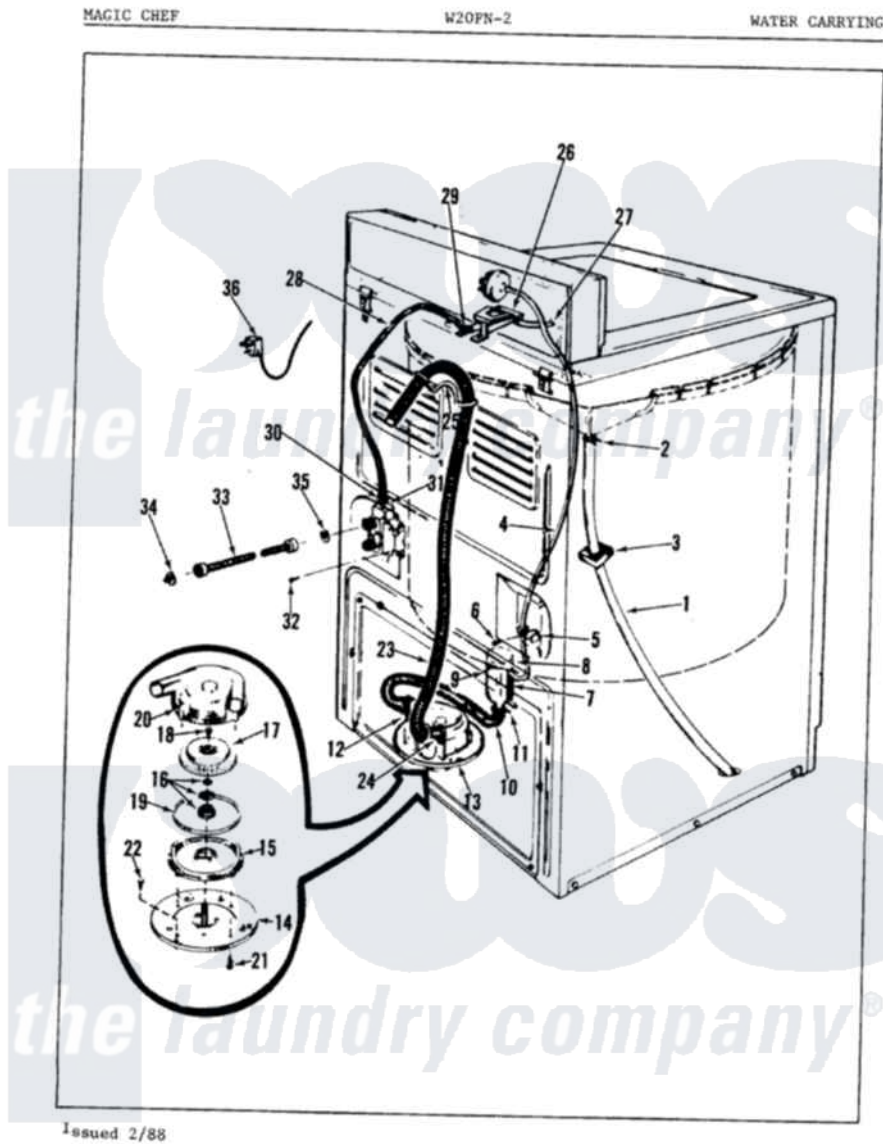

Magic Chef W20FA2 06 - WATER CARRYING

Magic Chef [Residential Magic Chef W20FA2 Washer Parts](#) Parts Diagram 06 - WATER CARRYING
 Click on the part number to view part

Item	Original Part Number	Replaced By	Status	Part Description
1	35-0059		Not Available	OVERFLOW HOSE
2	25-6057		Not Available	HOSE CLAMP
3	35-0706		Not Available	PAD, FOAM
4	25-7796	596669		Clamp, Manifold
"	33-6714		Not Available	PRES SW HOSE
5	33-6099			Clamp
7	33-7314			Sump Assembly
8	33-3633		Not Available	HOSE
9	25-7003			Clamp
10	33-6091			Hose
11	25-6066		Not Available	HOSE CLAMP
12	25-6055		Not Available	HOSE CLAMP
13	35-0008	35-6467		Pump Assem
"	35-1069	35-6467		Pump Assem
14	33-6035		Not Available	PLATE & PULLEY ASSY.
15	33-6029	35-6467		Pump Assem

16	35-0707		Seal, Seat And "O" Ring
17	35-0010		Impeller
18	25-7418	33001178	Back, Tumbler
19	33-6032		Gasket
20	35-0009		Pump Housing
21	25-7405	3196164	Screw
22	25-7419		Not Available
			SCREW
23	25-7048		Washer
"	33-9535	211704	Hose, Drain
24	25-7881	285655	Clamp, Hose
"	33-9536		Hose Adapter
25	25-7797	285655	Clamp, Hose
"	33-9537	22003814	Retainer, Drain Hose
26	25-3092	90767	Screw, 8A X 3/8 HeX Washer Head Tapping
"	33-9830		Not Available
			INLET FLUME
"	33-8057		Not Available
			PLASTIC NUT
"	25-7086	Y0308025	Washer, Stainless Steel
27	33-6038		Not Available
			FLUME EXT
28	35-0541		Not Available
			WATR INLET HOSE
29	25-7867	596669	Clamp, Manifold
30	25-7866	489503	Clamp
31	35-0085	35-2374N	Valve, Water
"	33-7058		Not Available
			SUB 36-1456
32	25-7851		Speedclip, End Cap To Top
33	33-7891	89503	Hose-Inlet
34	33-7313	33-4264N	Strainer And Washer Kit
35	25-7048		Washer
36	35-0680		Not Available
			CORD, POWER