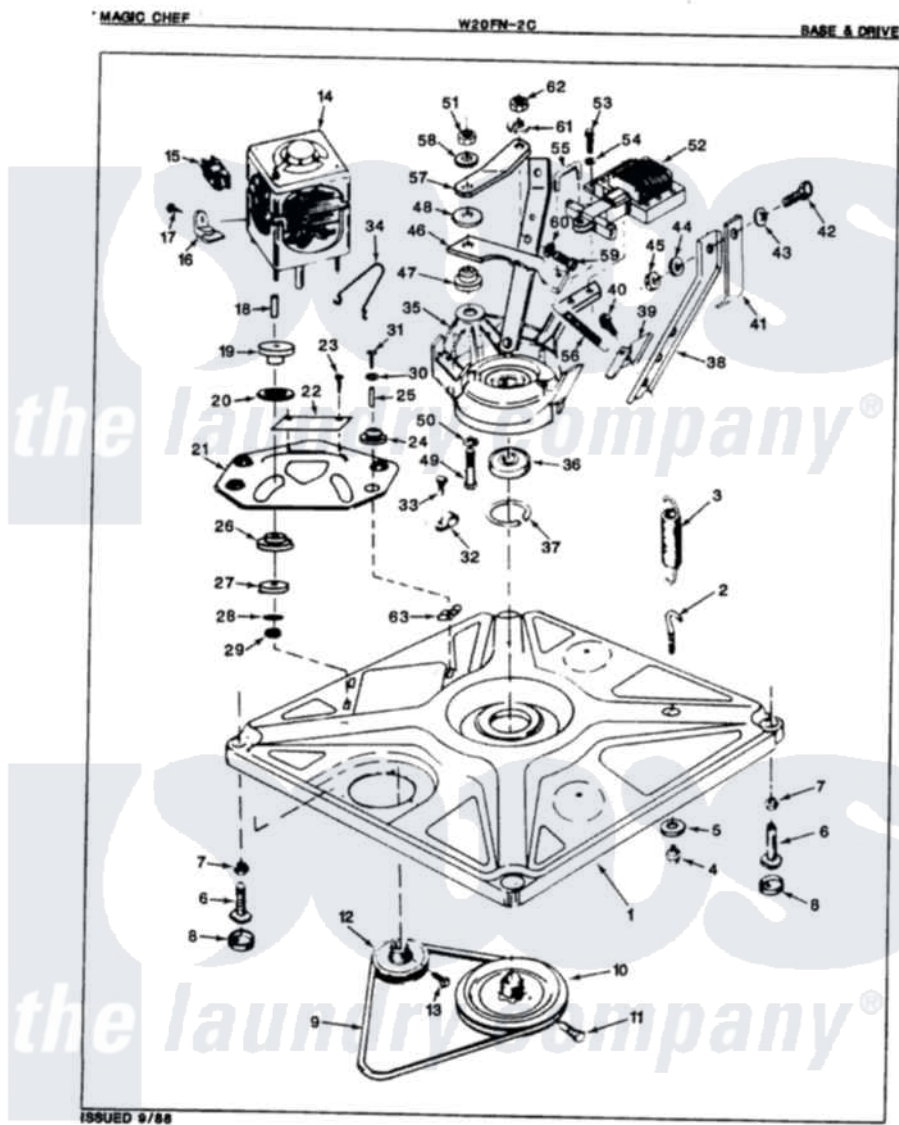

Magic Chef W20FA2C 01 - BASE & DRIVE

Magic Chef [Residential Magic Chef W20FA2C Washer Parts](#) Parts Diagram 01 - BASE & DRIVE
 Click on the part number to view part

Item	Original Part Number	Replaced By	Status	Part Description
1	35-0058			Base Assembly
2	25-7365			Eye Bolt
3	33-9553		Not Available	SPRING
4	25-7362			Anchor Nut
5	25-7727		Not Available	FLAT WASHER
6	35-0771			Leveling Leg
"	33-0679	35-0771		Leveling Leg
7	25-7032	25-7915		Hex Nut
8	34-0062	25001119		Foot And Pad Assembly
9	35-0465		Not Available	DRIVE BELT
10	33-9374		Not Available	DRIVE PULLEY
11	25-7361		Not Available	SET SCREW
12	33-9952		Not Available	MOTOR PULLEY
13	25-7117			Set Screw
14	LA-1010			Motor Kit
15	35-0259		Not Available	MOTOR SWITCH