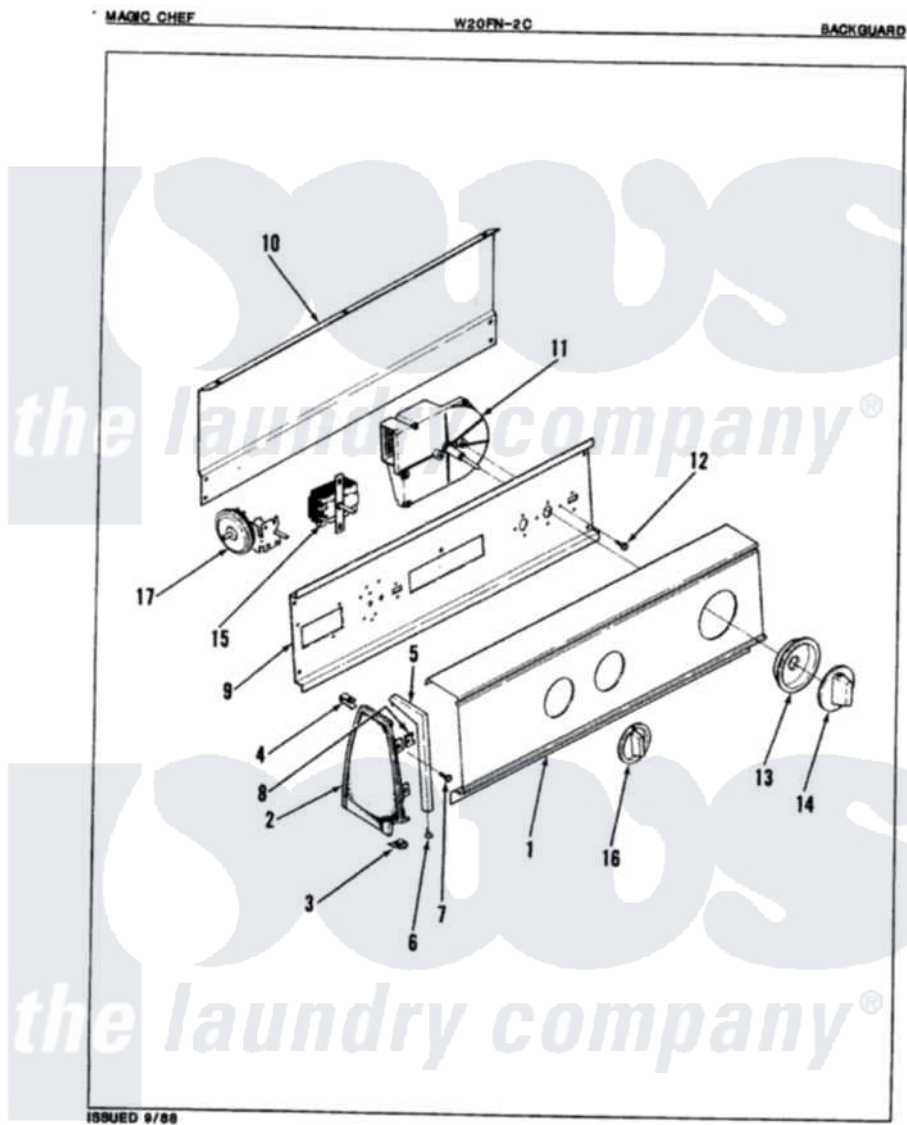

Magic Chef W20FA2C 02 - CONTROL PANEL

Magic Chef [Residential Magic Chef W20FA2C Washer Parts](#) Parts Diagram 02 - CONTROL PANEL
 Click on the part number to view part

Item	Original Part Number	Replaced By	Status	Part Description
1	25-7649	910187		Screw
"	25-7702			Speedclip, End Cap To Control Panel
2	53-0265			LH Endcap
"	53-0264			RH Endcap
3	34-9487		Not Available	PLATE, REINFORCEMENT
"	25-7697	25-2219		Screw
"	25-7851			Speedclip, End Cap To Top
4	25-7435	33002917		Screw, No.10-16
"	25-7852			Speedclip, Rr Shld To End Cap
5	53-0277		Not Available	TRIM, END CAP (RT)
"	53-0278		Not Available	TRIM, END CAP (LT)
6	25-7760			Screw
7	25-3092	90767		Screw, 8A X 3/8 HeX Washer Head Tapping
8	25-7702			Speedclip, End Cap To Control Panel

9	53-0365	53-1676		Shield, Control
10	25-7583		Not Available	PLASTIC NUT
"	25-3457			Screw, Sems
"	25-3092	90767		Screw, 8A X 3/8 HeX Washer Head Tapping
"	53-0268	21001460		Shield, Rear
11	35-0117			Timer Motor 1/2rpm
"	35-0484		Not Available	TIMER
12	25-0088	489483		Screw 10-32 X 1/2
13	35-0318		Not Available	HUB/SKIRT ASM
14	35-0498	12500058		Knob Ski
15	35-0119			Rotary Switch
"	25-3092	90767		Screw, 8A X 3/8 HeX Washer Head Tapping
16	35-0168		Not Available	SELECTOR KNOB
17	35-0782			Pressure Switch
"	25-3092	90767		Screw, 8A X 3/8 HeX Washer Head Tapping