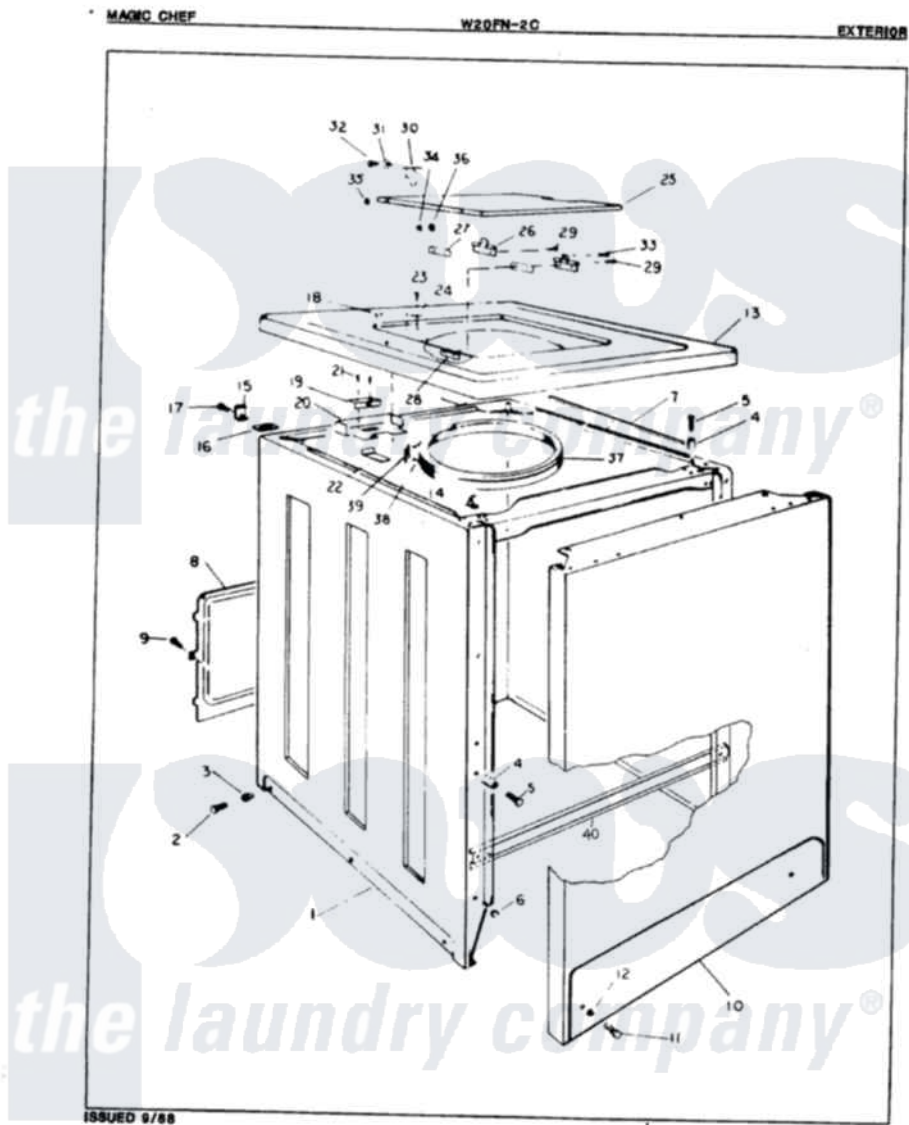

Magic Chef W20FA2C 03 - EXTERIOR

Magic Chef [Residential Magic Chef W20FA2C Washer Parts](#) Parts Diagram 03 - EXTERIOR
 Click on the part number to view part

Item	Original Part Number	Replaced By	Status	Part Description
1	35-0061-24		Not Available	CABINET BODY
2	25-7001	308685		Side Trim)
3	25-7883			Screw
"	25-7071		Not Available	LOCKWASHER
"	33-2088		Not Available	SLEEVE
4	34-9701			Guide, Cabinet
5	25-6109			Screw
6	33-2653			Bumper, Cabinet
7	33-9948		Not Available	CUSHION STRIP
8	33-8687		Not Available	REAR SHIELD
9	25-2000		Not Available	SCREW
10	35-0056-24		Not Available	FRONT PANEL
11	25-7001	308685		Side Trim)
12	25-7071		Not Available	LOCKWASHER
13	35-0586-24		Not Available	CABINET TOP
14	25-7285			Clip

15	33-7450	35-2846		Hinge, Cabinet Top
16	33-0930			Pad, Top Hinge
17	25-7732	681414		Screw, 10AB X 1/2
18	33-9064	12001187		Kit, Lid Switch Assembly
"	33-2653			Bumper, Cabinet
19	33-8911	12001187		Kit, Lid Switch Assembly
20	33-8289	12001187		Kit, Lid Switch Assembly
21	25-7437	40040701		Screw, Tapping No.6b-20
22	33-9063	12001187		Kit, Lid Switch Assembly
"	25-7878			Clip
23	25-7463	7101P012-60		Screw
24	25-7436			Nylite Washer
25	35-0581			Bumper, Door
"	33-7929-24		Not Available	CLOTHES DOOR
26	33-6956			Hinge
27	33-6957			Hinge Pad
28	33-8058		Not Available	SPEEDNUT
29	25-7455	99002757		Screw
30	43-0057			Actuator, Door Switch
31	25-7436			Nylite Washer
32	25-7438			Screw
33	25-7455	99002757		Screw
34	25-7086	Y0308025		Washer, Stainless Steel
35	25-7436			Nylite Washer
36	25-8057		Not Available	PLASTIC NUT
37	35-0697		Not Available	SPLASHGUARD
38	35-0050		Not Available	RETAINING RING
39	33-0767			Spring
40	25-7752	3196169		Screw, Element
"	35-0663		Not Available	CABT BRACE