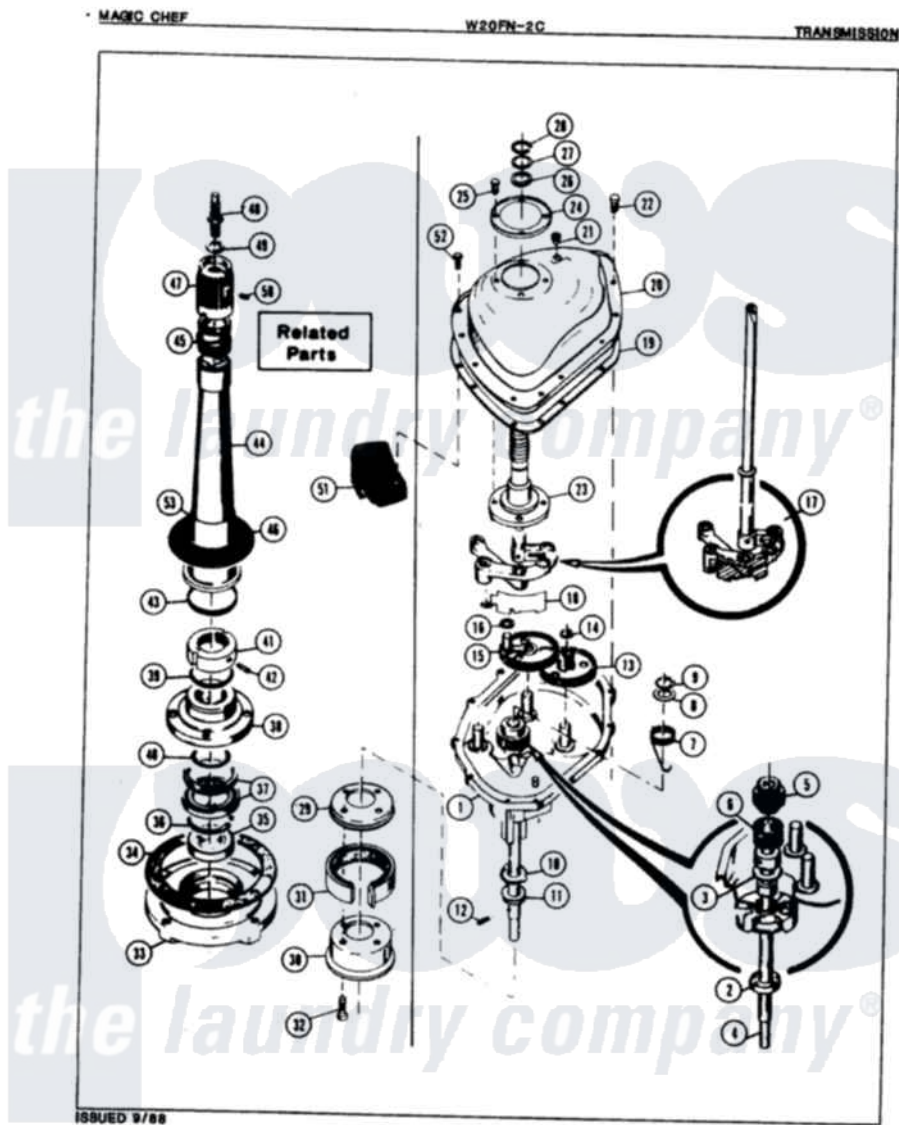

Magic Chef W20FA2C 04 - TRANSMISSION

Magic Chef [Residential Magic Chef W20FA2C Washer Parts](#) Parts Diagram 04 - TRANSMISSION
 Click on the part number to view part

Item	Original Part Number	Replaced By	Status	Part Description
1	33-9986		Not Available	TRANSM HOUSING
"	LA-1033		Not Available	TRANSMISSION REPAIR KIT
2	33-9208		Not Available	SEAL
3	25-7274		Not Available	WASHER, STEEL
"	33-9023N		Not Available	CLUTCH ASM
4	33-9022		Not Available	DRIVE SHAFT
5	33-6115		Not Available	DRIVE PINION
6	33-3195		Not Available	SPRING
7	33-6114	33-6463		Spring
8	25-7415		Not Available	WASHER, FLAT
9	25-7847			Ring, Retaining
10	33-9217		Not Available	THRUST WASHER
11	33-4944			Bearing
12	25-6120		Not Available	PIN
13	35-0547			Cluster Gear
14	25-7853	25-7933		Ring, Retaining