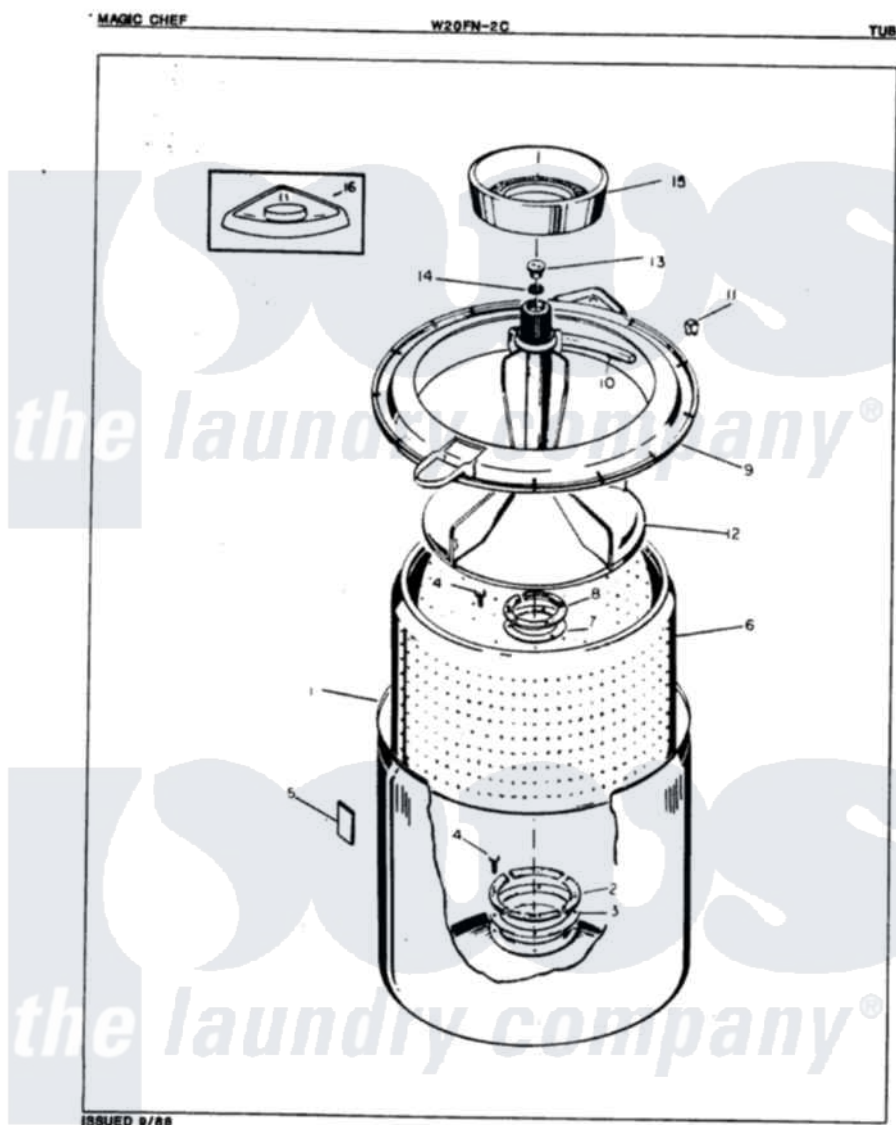

Magic Chef W20FA2C 05 - TUB

Magic Chef [Residential Magic Chef W20FA2C Washer Parts](#) Parts Diagram 05 - TUB
 Click on the part number to view part

Item	Original Part Number	Replaced By	Status	Part Description
1	33-9392		Not Available	TUB ASSEMBLY
2	33-8800	33-8800K		Plate
3	33-6905			Gasket
4	25-7783	4356852		Screw
5	35-0538			Pad
6	35-0004		Not Available	BASKET ASM
7	33-8959			Gasket
8	33-8799		Not Available	REINF PLATE
9	35-0537	35-0993		Tub Top
10	33-3055			Gasket
11	25-7748			Clip
12	35-0049		Not Available	AGITATOR
13	33-6241			Cap
14	25-7330			Rubber Washer
15	33-9888		Not Available	LINT FILTER
16	33-9906	21001167		Dispenser, Bleach