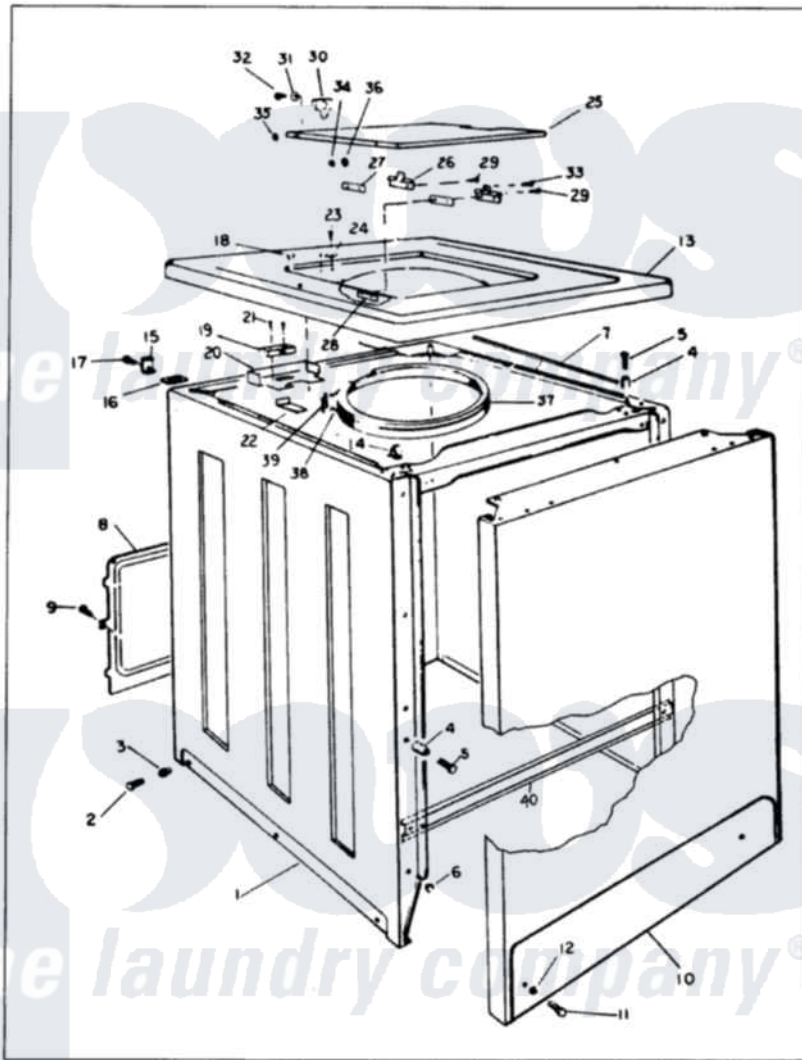

Magic Chef W20FA3 01 - BASE & DRIVE

MAGIC CHEF

W20FN-3

EXTERIOR

Issued 11/87

Magic Chef [Residential Magic Chef W20FA3 Washer Parts](#) Parts Diagram 01 - BASE & DRIVE

[Click on the part number to view part](#)

Item	Original Part Number	Replaced By	Status	Part Description
1	35-0058			Base Assembly
2	25-7365			Eye Bolt
3	33-9553		Not Available	SPRING
4	25-7362			Anchor Nut
5	25-7727		Not Available	FLAT WASHER
6	35-0771			Leveling Leg
"	33-0679	35-0771		Leveling Leg
7	25-7032	25-7915		Hex Nut
8	34-0062	25001119		Foot And Pad Assembly
9	35-0465		Not Available	DRIVE BELT
10	33-9374		Not Available	DRIVE PULLEY
11	25-7361		Not Available	SET SCREW
12	33-9952		Not Available	MOTOR PULLEY
13	25-7117			Set Screw
14	LA-1010			Motor Kit
15	35-0259		Not Available	MOTOR SWITCH