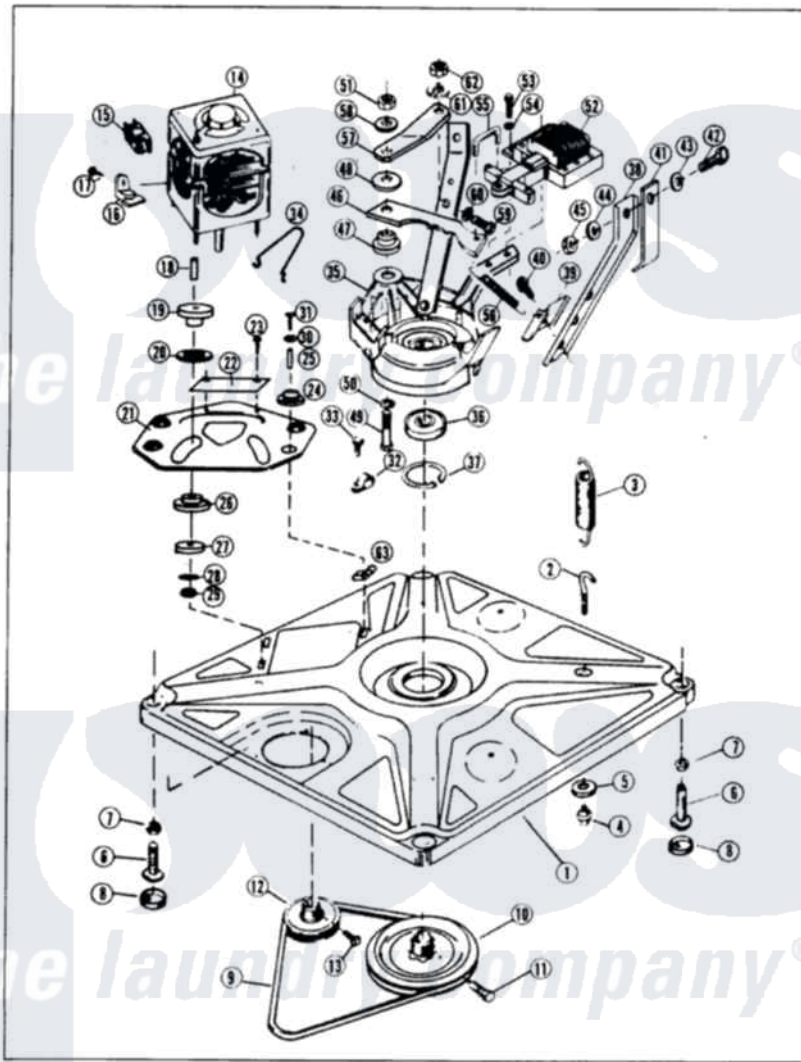

Magic Chef W20FA3 02 - CONTROL PANEL

MAGIC CHEF

W20FN-4

BASE & DRIVE

Issued 11/87

Magic Chef [Residential Magic Chef W20FA3 Washer Parts](#) Parts Diagram 02 - CONTROL PANEL
 Click on the part number to view part

Item	Original Part Number	Replaced By	Status	Part Description
1	25-7649	910187		Screw
"	25-7702			Speedclip, End Cap To Control Panel
"	35-0764		Not Available	CONTROL PANEL
2	53-0265			LH Endcap
"	53-0264			RH Endcap
3	34-9487		Not Available	PLATE, REINFORCEMENT
"	25-7697	25-2219		Screw
"	25-7851			Speedclip, End Cap To Top
4	25-7435	33002917		Screw, No.10-16
"	25-7852			Speedclip, Rr Shld To End Cap
5	53-0277		Not Available	TRIM, END CAP (RT)
"	53-0278		Not Available	TRIM, END CAP (LT)
6	25-7760			Screw
7	25-3092	90767		Screw, 8A X 3/8 HeX Washer Head Tapping

8	25-7702		Speedclip, End Cap To Control Panel
9	53-0365	53-1676	Shield, Control
10	25-7583		Not Available PLASTIC NUT
"	25-3092	90767	Screw, 8A X 3/8 HeX Washer Head Tapping
"	25-3457		Screw, Sems
"	53-0268	21001460	Shield, Rear
11	35-0728		Timer
"	35-0116		Timer Motor 3/5 RPM
12	25-0088	489483	Screw 10-32 X 1/2
13	35-0180	12500058	Knob Ski
14	35-0498	12500058	Knob Ski
15	35-0114		Not Available TEMP SWITCH
"	25-3092	90767	Screw, 8A X 3/8 HeX Washer Head Tapping
16	35-0168		Not Available SELECTOR KNOB
17	35-0162		Not Available ROTARY SWITCH
"	25-3092	90767	Screw, 8A X 3/8 HeX Washer Head Tapping
18	25-3092	90767	Screw, 8A X 3/8 HeX Washer Head Tapping
"	35-0782		Pressure Switch