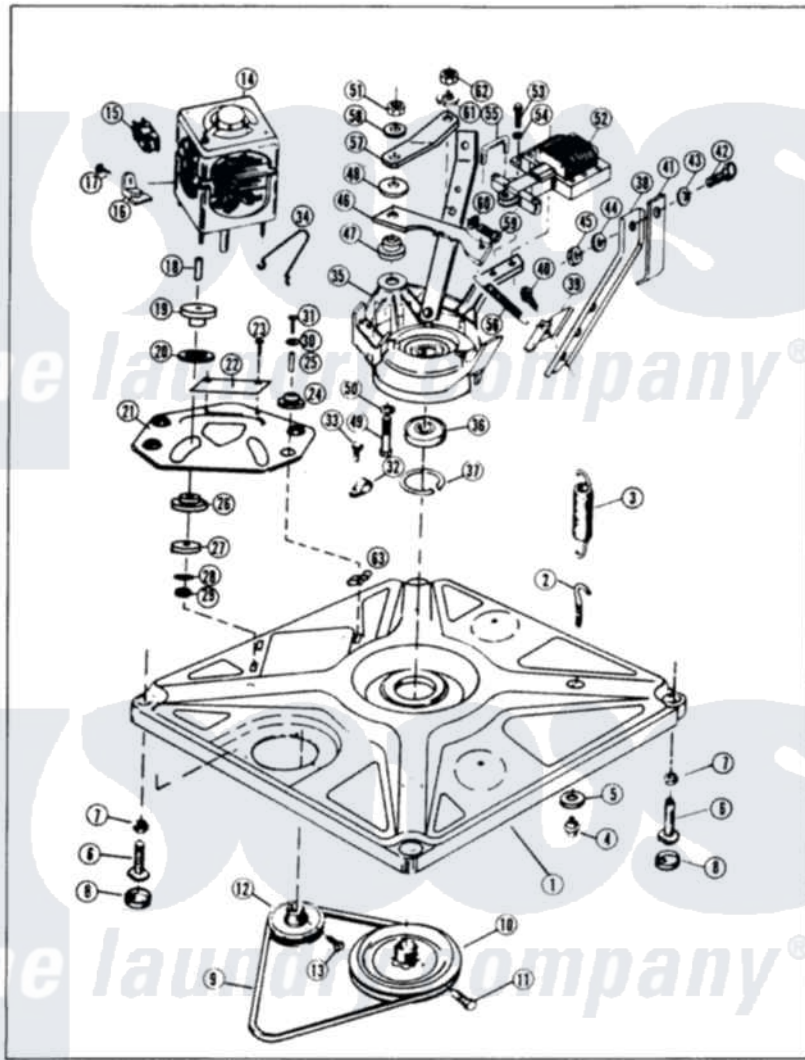

Magic Chef W20FA3 03 - EXTERIOR

MAGIC CHEF

W20FN-3

BASE & DRIVE

Issued 11/87

Magic Chef [Residential Magic Chef W20FA3 Washer Parts](#) Parts Diagram 03 - EXTERIOR
 Click on the part number to view part

Item	Original Part Number	Replaced By	Status	Part Description
1	35-0061-24		Not Available	CABINET BODY
2	25-7001	308685		Side Trim)
3	25-7458	308685		Side Trim)
"	25-7071		Not Available	LOCKWASHER
"	33-2088		Not Available	SLEEVE
4	34-9701			Guide, Cabinet
5	25-6109			Screw
6	33-2653			Bumper, Cabinet
7	33-9948		Not Available	CUSHION STRIP
8	33-8687		Not Available	REAR SHIELD
9	25-2000		Not Available	SCREW
10	35-0056-24		Not Available	FRONT PANEL
11	25-7001	308685		Side Trim)
12	25-7071		Not Available	LOCKWASHER
13	35-0586-24		Not Available	CABINET TOP
14	25-7285			Clip

15	33-7450	35-2846	Hinge, Cabinet Top
16	33-0930		Pad, Top Hinge
17	25-7732	681414	Screw, 10AB X 1/2
18	33-9064	12001187	Kit, Lid Switch Assembly
"	33-2653		Bumper, Cabinet
19	33-8911	12001187	Kit, Lid Switch Assembly
20	33-8289	12001187	Kit, Lid Switch Assembly
21	25-7437	40040701	Screw, Tapping No.6b-20
22	33-9063	12001187	Kit, Lid Switch Assembly
"	25-7878		Clip
23	25-7463	7101P012-60	Screw
24	25-7436		Nylite Washer
25	35-0607-24	Not Available	CLOTHES DOOR
"	35-0581		Bumper, Door
26	33-6956		Hinge
27	33-6957		Hinge Pad
28	33-8058	Not Available	SPEEDNUT
29	25-7455	99002757	Screw
30	43-0057		Actuator, Door Switch
31	25-7436		Nylite Washer
32	25-7438		Screw
33	25-7455	99002757	Screw
34	25-7086	Y0308025	Washer, Stainless Steel
35	25-7436		Nylite Washer
36	25-8057	Not Available	PLASTIC NUT
37	35-0697	Not Available	SPLASHGUARD
38	33-6093	Not Available	RETAINING RING
39	33-0767		Spring
40	25-7752	3196169	Screw, Element
"	35-0663	Not Available	CABT BRACE