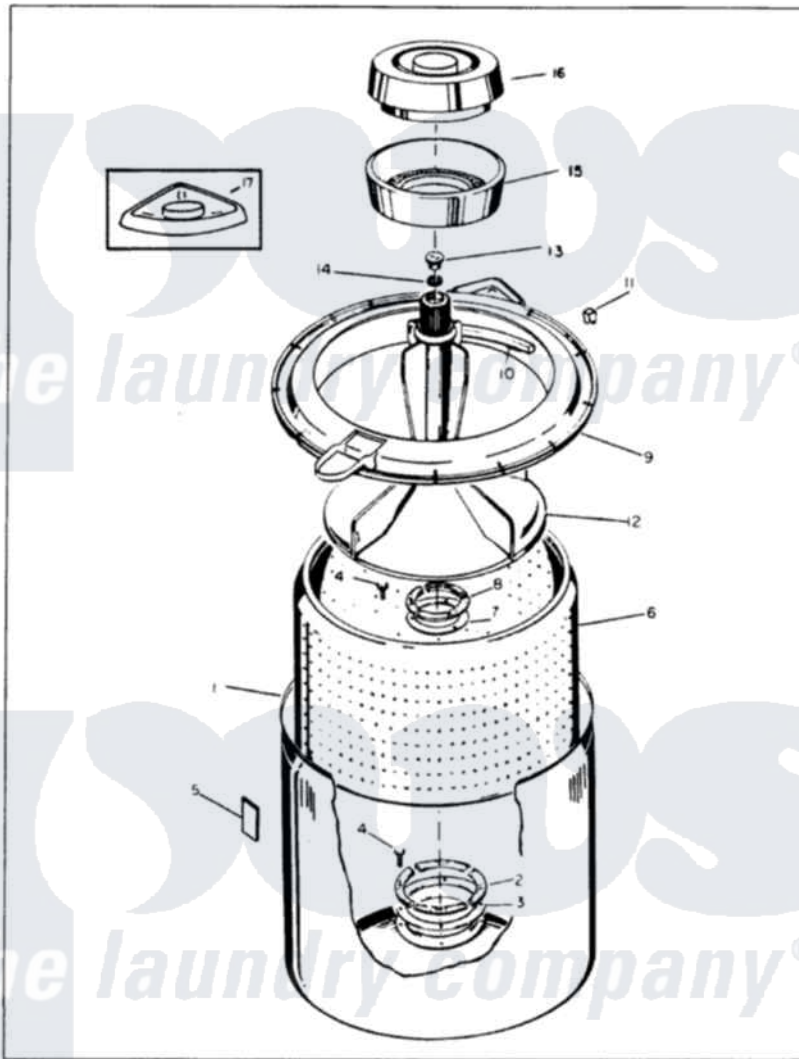

Magic Chef W20FA3 04 - TRANSMISSION

MAGIC CHEF W20FN-4 TUB

Issued 11/87

Magic Chef [Residential Magic Chef W20FA3 Washer Parts](#) Parts Diagram 04 - TRANSMISSION

[Click on the part number to view part](#)

Item	Original Part Number	Replaced By	Status	Part Description
1	33-9986		Not Available	TRANSM HOUSING
"	LA-1033		Not Available	TRANSMISSION REPAIR KIT
2	33-9208		Not Available	SEAL
3	25-7274		Not Available	WASHER, STEEL
"	33-9023N		Not Available	CLUTCH ASM
4	33-9022		Not Available	DRIVE SHAFT
5	33-6115		Not Available	DRIVE PINION
6	33-3195		Not Available	SPRING
7	33-6114	33-6463		Spring
8	25-7415		Not Available	WASHER, FLAT
9	25-7847			Ring, Retaining
10	33-9217		Not Available	THRUST WASHER
11	33-4944			Bearing
12	25-6120		Not Available	PIN
13	35-0547			Cluster Gear
14	25-7853	25-7933		Ring, Retaining