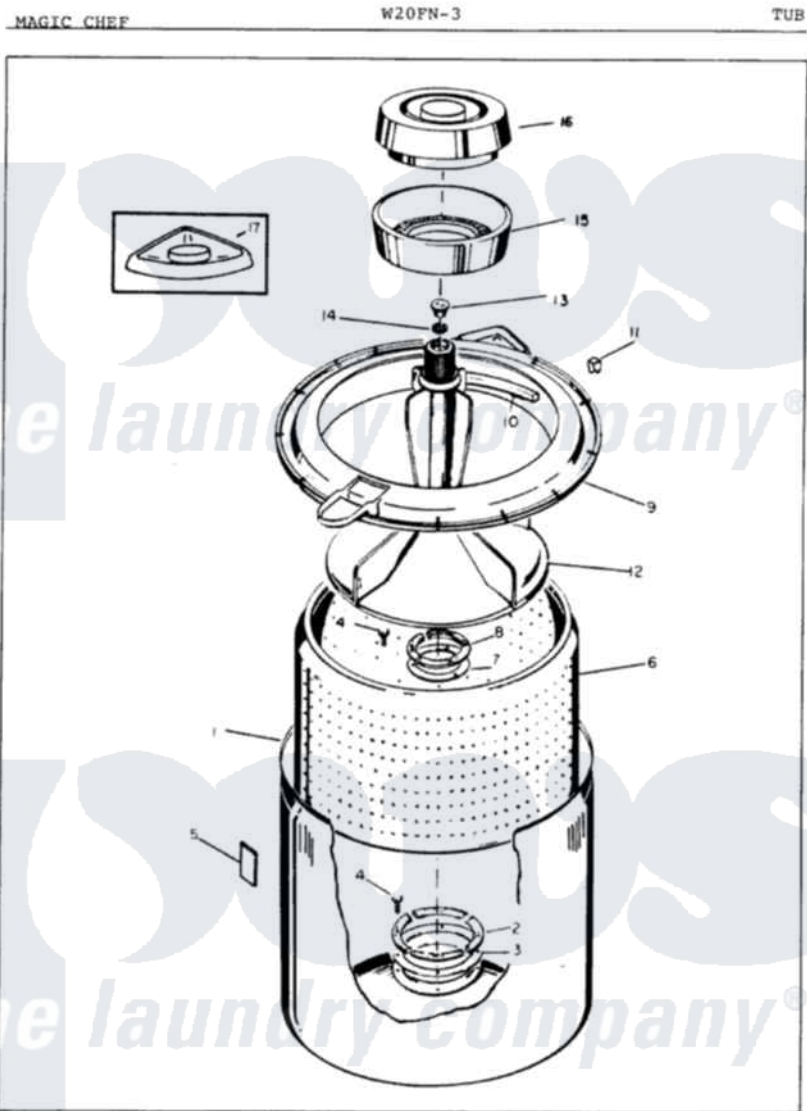

# Magic Chef W20FA3 05 - TUB

Issued 11/87

Magic Chef [Residential Magic Chef W20FA3 Washer Parts](#) Parts Diagram 05 - TUB  
 Click on the part number to view part

Item	Original Part Number	Replaced By	Status	Part Description
1	33-9392		Not Available	TUB ASSEMBLY
2	33-8800	<a href="#">33-8800K</a>		Plate
3	<a href="#">33-6905</a>			Gasket
4	25-7783	<a href="#">4356852</a>		Screw
5	<a href="#">35-0538</a>			Pad
6	35-0004		Not Available	BASKET ASM
7	<a href="#">33-8959</a>			Gasket
8	33-8799		Not Available	REINF PLATE
9	35-0537	<a href="#">35-0993</a>		Tub Top
10	<a href="#">33-3055</a>			Gasket
11	<a href="#">25-7748</a>			Clip
12	35-0049		Not Available	AGITATOR
13	<a href="#">33-6241</a>			Cap
14	<a href="#">25-7330</a>			Rubber Washer
15	33-9888		Not Available	LINT FILTER
16	33-9827	<a href="#">35-2550</a>		Dispenser, Rinse