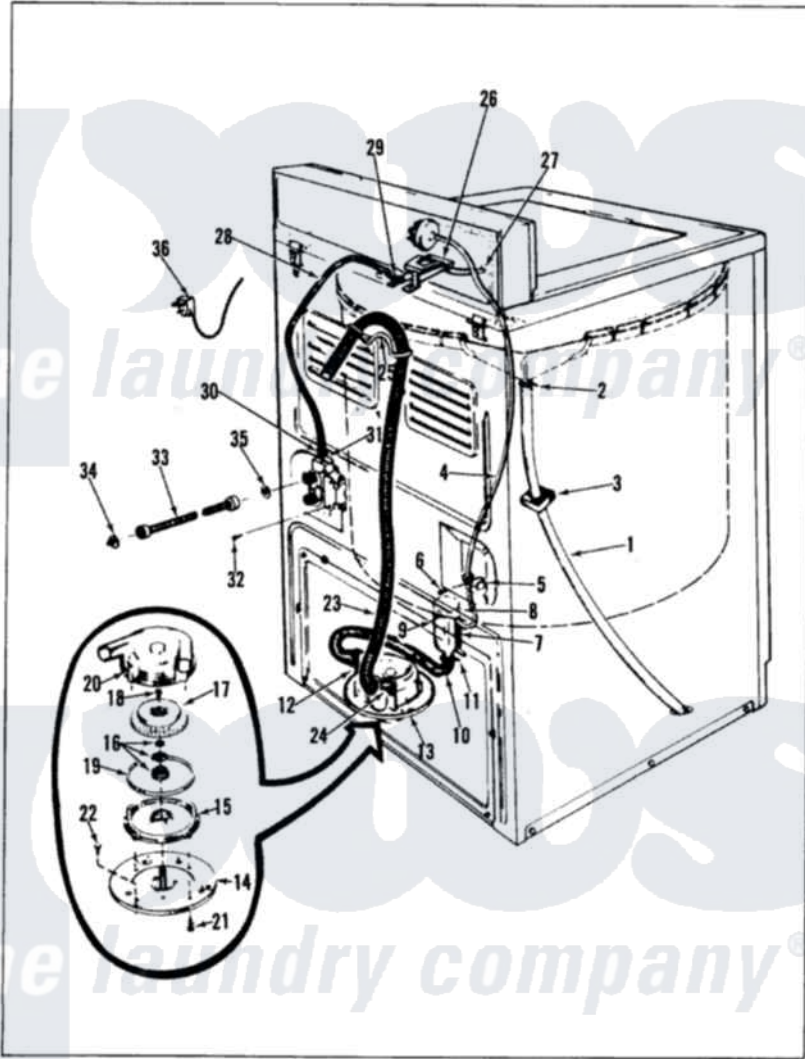

# Magic Chef W20FA3 06 - WATER CARRYING

MAGIC CHEF W20FN-3 WATER CARRYING

Issued 11/87

Magic Chef [Residential Magic Chef W20FA3 Washer Parts](#) Parts Diagram 06 - WATER CARRYING  
 Click on the part number to view part

Item	Original Part Number	Replaced By	Status	Part Description
1	35-0059		Not Available	OVERFLOW HOSE
2	25-6057		Not Available	HOSE CLAMP
3	35-0706		Not Available	PAD, FOAM
4	25-7796	<a href="#">596669</a>		Clamp, Manifold
"	33-4090		Not Available	HOSE
5	<a href="#">33-6099</a>			Clamp
7	<a href="#">33-7314</a>			Sump Assembly
8	33-3633		Not Available	HOSE
9	<a href="#">25-7003</a>			Clamp
10	<a href="#">33-6091</a>			Hose
11	25-6066		Not Available	HOSE CLAMP
12	25-6055		Not Available	HOSE CLAMP
13	35-1069	<a href="#">35-6467</a>		Pump Assem
"	35-0008	<a href="#">35-6467</a>		Pump Assem
14	33-6035		Not Available	PLATE & PULLEY ASSY.
15	33-6029	<a href="#">35-6467</a>		Pump Assem