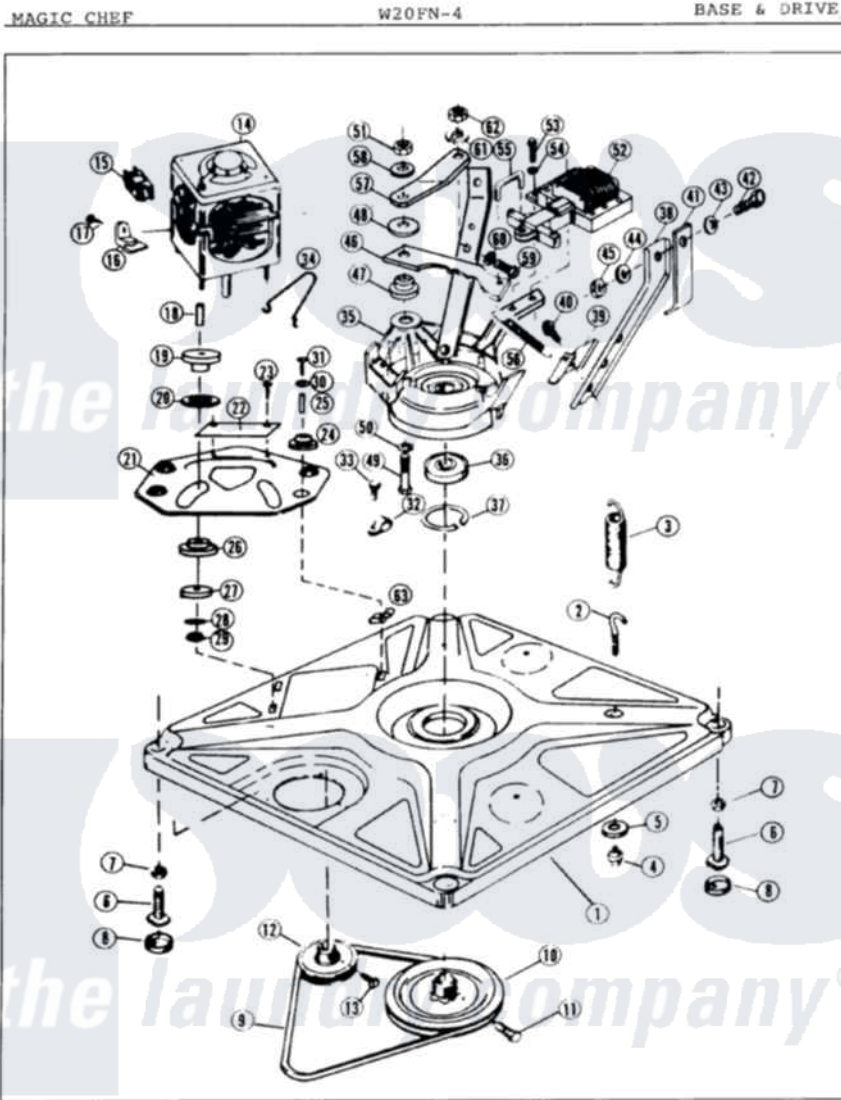

Magic Chef W20FA4 01 - BASE & DRIVE

Issued 11/87

Magic Chef [Residential Magic Chef W20FA4 Washer Parts](#) Parts Diagram 01 - BASE & DRIVE
 Click on the part number to view part

Item	Original Part Number	Replaced By	Status	Part Description
1	35-0058			Base Assembly
2	25-7365			Eye Bolt
3	33-9553		Not Available	SPRING
4	25-7362			Anchor Nut
5	25-7727		Not Available	FLAT WASHER
6	35-0771			Leveling Leg
"	33-0679	35-0771		Leveling Leg
7	25-7032	25-7915		Hex Nut
8	34-0062	25001119		Foot And Pad Assembly
9	35-0465		Not Available	DRIVE BELT
10	33-9374		Not Available	DRIVE PULLEY
11	25-7361		Not Available	SET SCREW
12	33-9952		Not Available	MOTOR PULLEY
13	25-7117			Set Screw
14	LA-1010			Motor Kit
15	35-0259		Not Available	MOTOR SWITCH