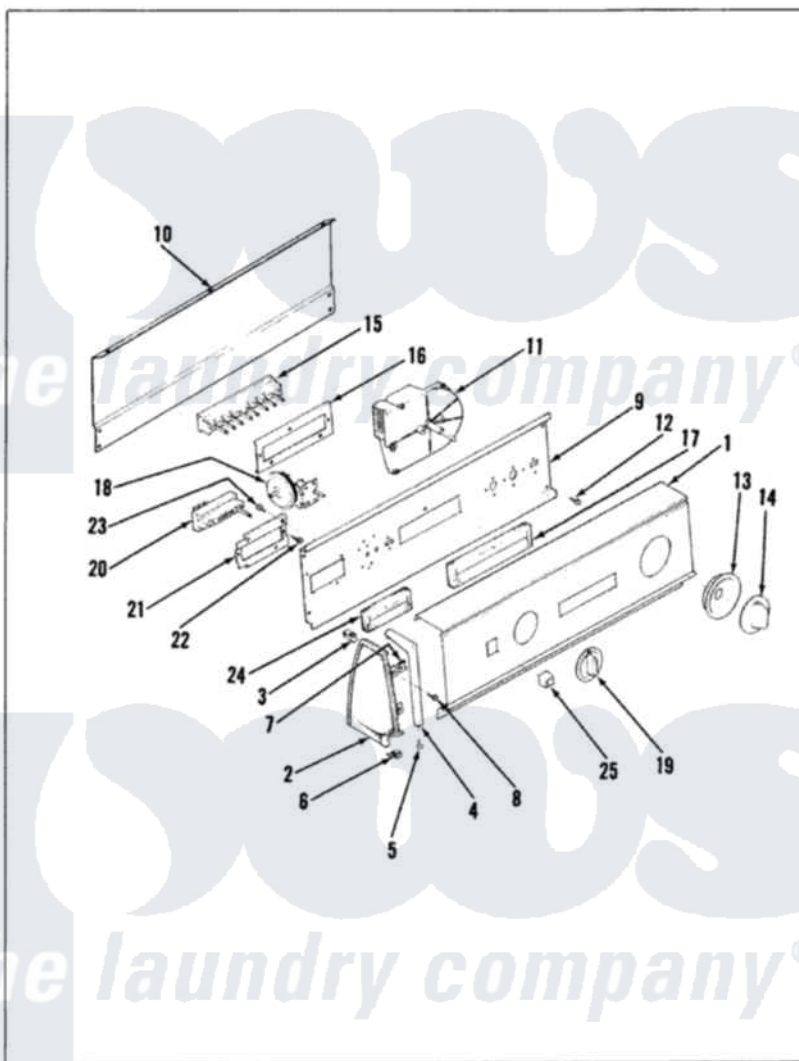

# Magic Chef W20FA4 02 - CONTROL PANEL

MAGIC CHEF

W20FN-4

BACKGUARD

Issued 11/87

Magic Chef [Residential Magic Chef W20FA4 Washer Parts](#) Parts Diagram 02 - CONTROL PANEL

[Click on the part number to view part](#)

Item	Original Part Number	Replaced By	Status	Part Description
1	25-7649	<a href="#">910187</a>		Screw
"	<a href="#">35-0770</a>			Control Panel
"	<a href="#">25-7702</a>			Speedclip, End Cap To Control Panel
2	<a href="#">53-0265</a>			LH Endcap
"	<a href="#">53-0264</a>			RH Endcap
3	25-7435	<a href="#">33002917</a>		Screw, No.10-16
"	<a href="#">25-7852</a>			Speedclip, Rr Shld To End Cap
4	53-0278		Not Available	TRIM, END CAP (LT)
"	25-7435	<a href="#">33002917</a>		Screw, No.10-16
5	<a href="#">25-7760</a>			Screw
6	34-9487		Not Available	PLATE, REINFORCEMENT
"	<a href="#">25-7851</a>			Speedclip, End Cap To Top
"	25-7697	<a href="#">25-2219</a>		Screw
7	<a href="#">25-7702</a>			Speedclip, End Cap To Control Panel