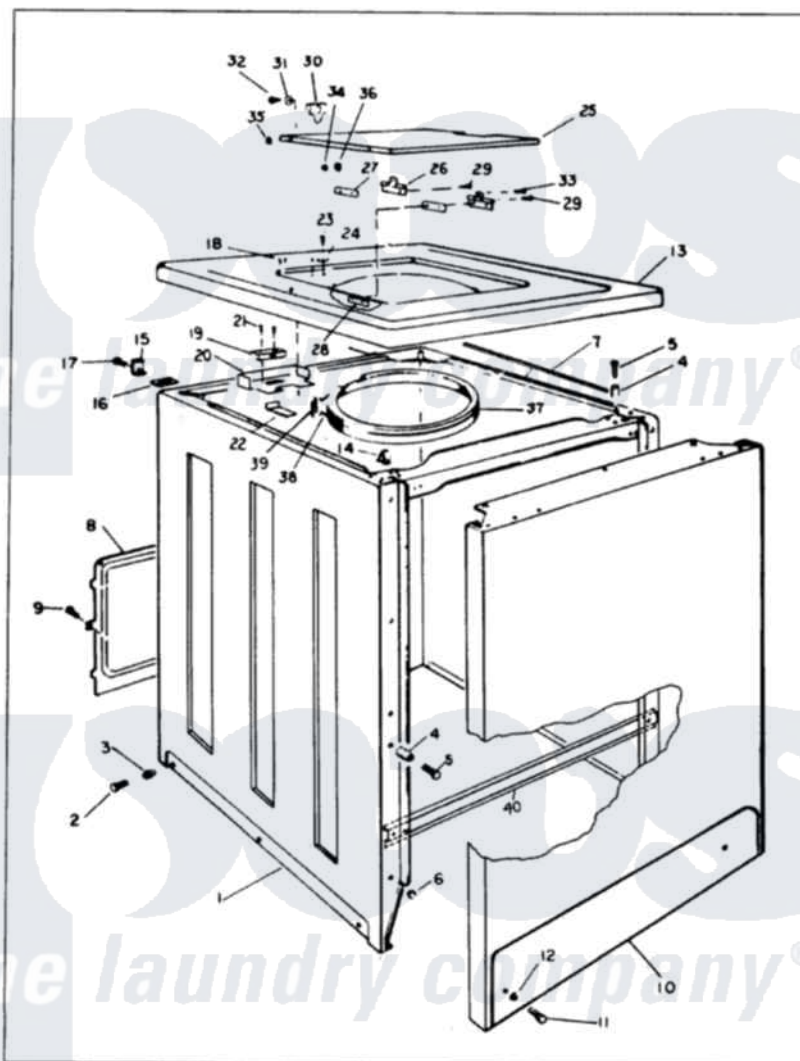

# Magic Chef W20FA4 03 - EXTERIOR

MAGIC CHEF W20FN-4 EXTERIOR

Issued 11/87

Magic Chef [Residential Magic Chef W20FA4 Washer Parts](#) Parts Diagram 03 - EXTERIOR

[Click on the part number to view part](#)

Item	Original Part Number	Replaced By	Status	Part Description
1	35-0061-24		Not Available	CABINET BODY
3	33-2088		Not Available	SLEEVE
"	25-7071		Not Available	LOCKWASHER
"	25-7458	<a href="#">308685</a>		Side Trim )
4	<a href="#">34-9701</a>			Guide, Cabinet
5	<a href="#">25-6109</a>			Screw
6	<a href="#">33-2653</a>			Bumper, Cabinet
7	33-9948		Not Available	CUSHION STRIP
8	33-8687		Not Available	REAR SHIELD
9	25-2000		Not Available	SCREW
10	35-0056-24		Not Available	FRONT PANEL
11	25-7001	<a href="#">308685</a>		Side Trim )
12	25-7071		Not Available	LOCKWASHER
13	35-0586-24		Not Available	CABINET TOP
14	<a href="#">25-7285</a>			Clip
15	33-7450	<a href="#">35-2846</a>		Hinge, Cabinet Top