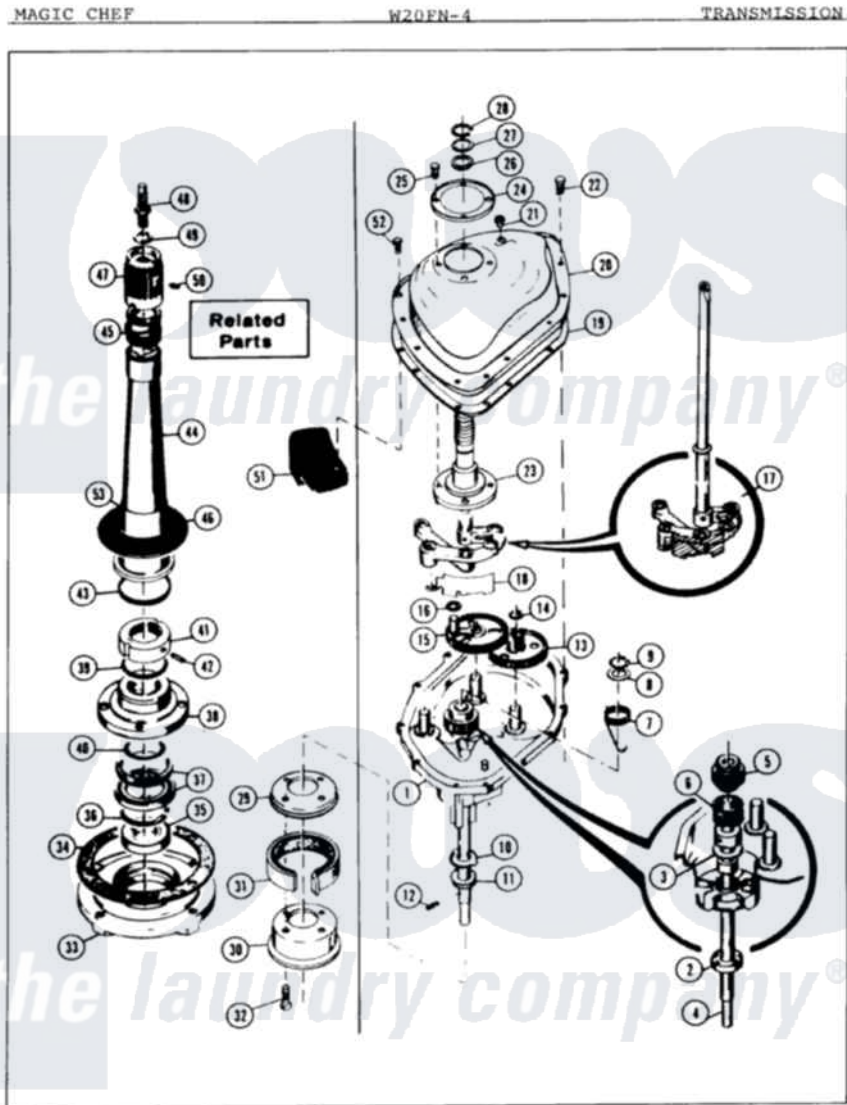

Magic Chef W20FA4 04 - TRANSMISSION

Issued 11/87

Magic Chef [Residential Magic Chef W20FA4 Washer Parts](#) Parts Diagram 04 - TRANSMISSION
 Click on the part number to view part

Item	Original Part Number	Replaced By	Status	Part Description
1	33-9986		Not Available	TRANSM HOUSING
"	LA-1033		Not Available	TRANSMISSION REPAIR KIT
2	33-9208		Not Available	SEAL
3	25-7274		Not Available	WASHER, STEEL
"	33-9023N		Not Available	CLUTCH ASM
4	33-9022		Not Available	DRIVE SHAFT
5	33-6115		Not Available	DRIVE PINION
6	33-3195		Not Available	SPRING
7	33-6114	33-6463		Spring
8	25-7415		Not Available	WASHER, FLAT
9	25-7847			Ring, Retaining
10	33-9217		Not Available	THRUST WASHER
11	33-4944			Bearing
12	25-6120		Not Available	PIN
13	35-0547			Cluster Gear
14	25-7853	25-7933		Ring, Retaining