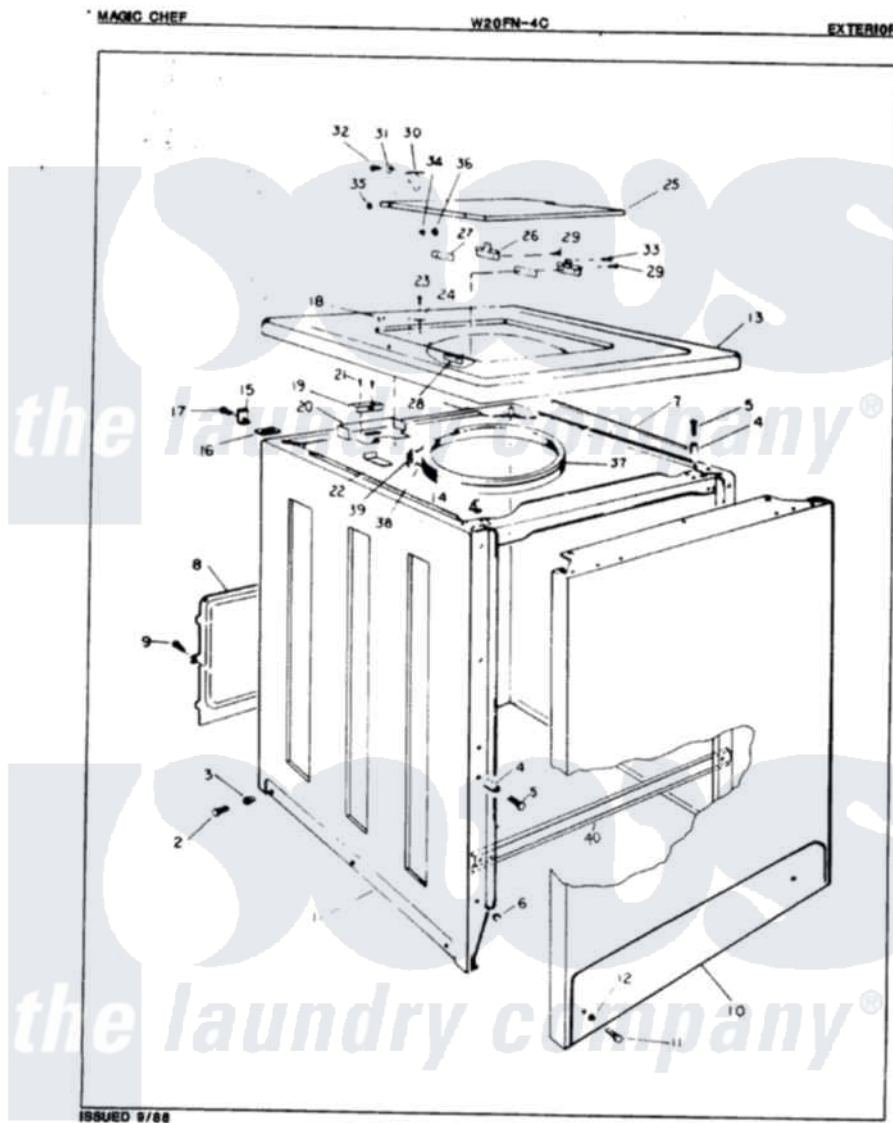

Magic Chef W20FA4C 03 - EXTERIOR

Magic Chef [Residential Magic Chef W20FA4C Washer Parts](#) Parts Diagram 03 - EXTERIOR
 Click on the part number to view part

Item	Original Part Number	Replaced By	Status	Part Description
1	35-0061-24		Not Available	CABINET BODY
2	25-7001	308685		Side Trim)
3	25-7883			Screw
"	25-7071		Not Available	LOCKWASHER
"	33-2088		Not Available	SLEEVE
4	34-9701			Guide, Cabinet
5	25-6109			Screw
6	33-2653			Bumper, Cabinet
7	33-9948		Not Available	CUSHION STRIP
8	33-8687		Not Available	REAR SHIELD
9	25-2000		Not Available	SCREW
10	35-0056-24		Not Available	FRONT PANEL
11	25-7001	308685		Side Trim)
12	25-7071		Not Available	LOCKWASHER
13	35-0586-24		Not Available	CABINET TOP
14	25-7285			Clip

15	33-7450	35-2846	Hinge, Cabinet Top
16	33-0930		Pad, Top Hinge
17	25-7732	681414	Screw, 10AB X 1/2
18	33-2653		Bumper, Cabinet
"	33-9064	12001187	Kit, Lid Switch Assembly
19	33-8911	12001187	Kit, Lid Switch Assembly
20	33-8289	12001187	Kit, Lid Switch Assembly
21	25-7437	40040701	Screw, Tapping No.6b-20
22	33-9063	12001187	Kit, Lid Switch Assembly
"	25-7878		Clip
23	25-7463	7101P012-60	Screw
24	25-7436		Nylite Washer
25	35-0607-24	Not Available	CLOTHES DOOR
"	35-0581		Bumper, Door
26	33-6956		Hinge
27	33-6957		Hinge Pad
28	33-8058	Not Available	SPEEDNUT
29	25-7455	99002757	Screw
30	43-0057		Actuator, Door Switch
31	25-7436		Nylite Washer
32	25-7438		Screw
33	25-7455	99002757	Screw
34	25-7086	Y0308025	Washer, Stainless Steel
35	25-7436		Nylite Washer
36	25-8057	Not Available	PLASTIC NUT
37	35-0697	Not Available	SPLASHGUARD
38	35-0050	Not Available	RETAINING RING
39	33-0767		Spring
40	25-7752	3196169	Screw, Element
"	35-0663	Not Available	CABT BRACE