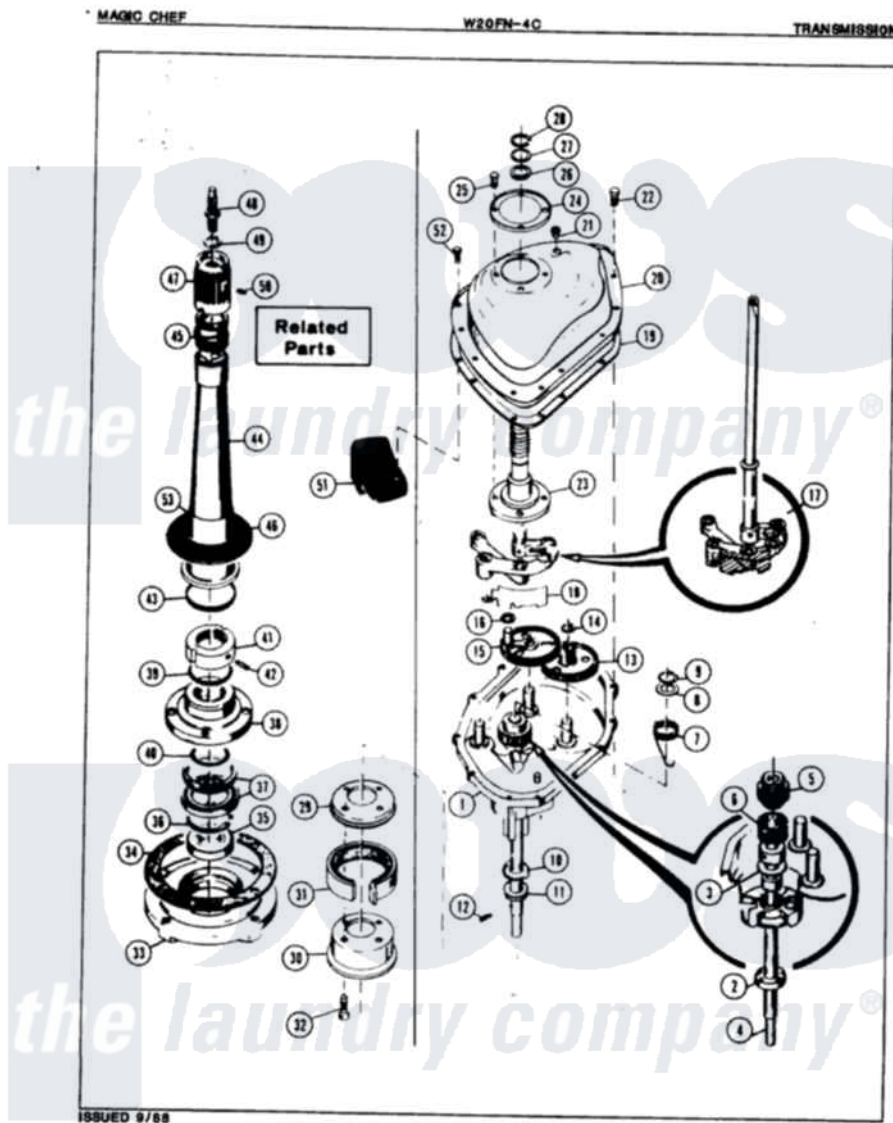

Magic Chef W20FA4C 04 - TRANSMISSION

Magic Chef [Residential Magic Chef W20FA4C Washer Parts](#) Parts Diagram 04 - TRANSMISSION
 Click on the part number to view part

Item	Original Part Number	Replaced By	Status	Part Description
1	33-9986		Not Available	TRANSM HOUSING
"	LA-1033		Not Available	TRANSMISSION REPAIR KIT
2	33-9208		Not Available	SEAL
3	25-7274		Not Available	WASHER, STEEL
"	33-9023N		Not Available	CLUTCH ASM
4	33-9022		Not Available	DRIVE SHAFT
5	33-6115		Not Available	DRIVE PINION
6	33-3195		Not Available	SPRING
7	33-6114	33-6463		Spring
8	25-7415		Not Available	WASHER, FLAT
9	25-7847			Ring, Retaining
10	33-9217		Not Available	THRUST WASHER
11	33-4944			Bearing
12	25-6120		Not Available	PIN
13	35-0547			Cluster Gear
14	25-7853	25-7933		Ring, Retaining