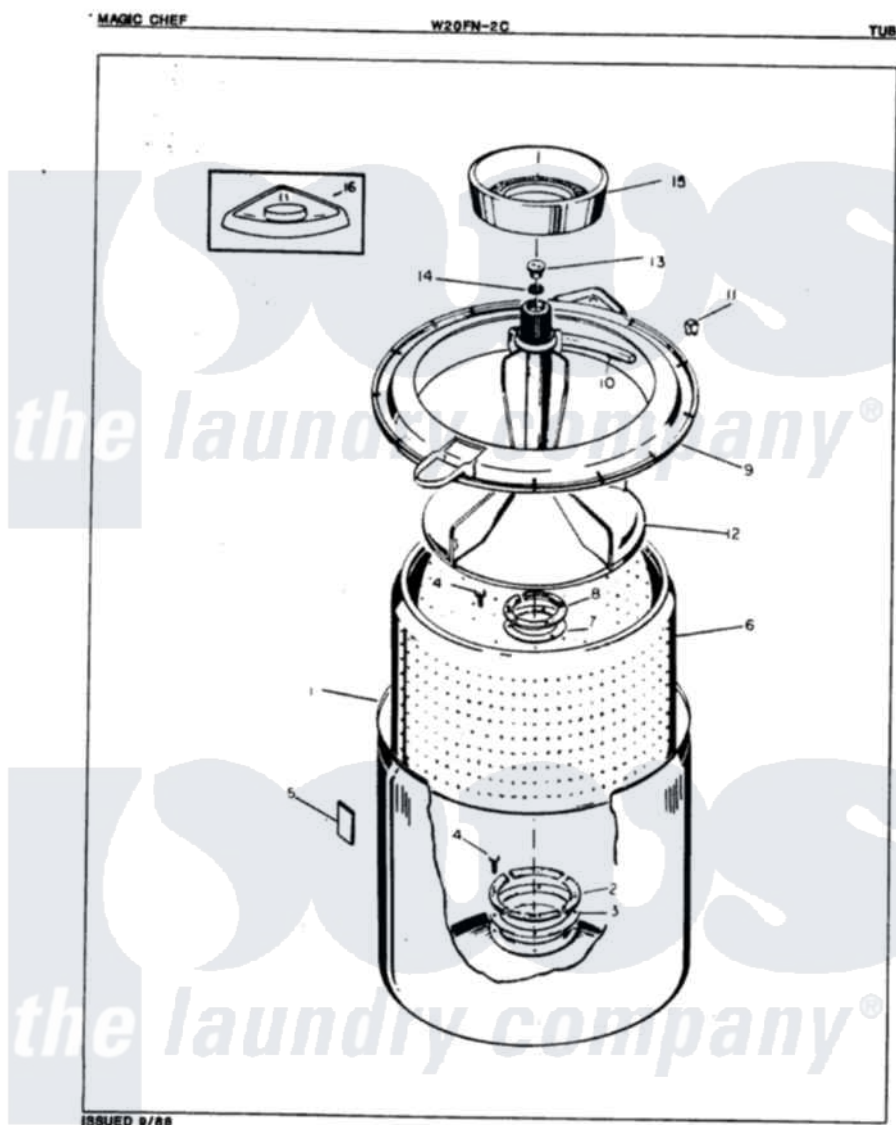

Magic Chef W20FA4C 05 - TUB

Magic Chef [Residential Magic Chef W20FA4C Washer Parts](#) Parts Diagram 05 - TUB
 Click on the part number to view part

Item	Original Part Number	Replaced By	Status	Part Description
1	33-9392		Not Available	TUB ASSEMBLY
2	33-8800	33-8800K		Plate
3	33-6905			Gasket
4	25-7783	4356852		Screw
5	35-0538			Pad
6	35-0004		Not Available	BASKET ASM
7	33-8959			Gasket
8	33-8799		Not Available	REINF PLATE
9	35-0537	35-0993		Tub Top
10	33-3055			Gasket
11	25-7748			Clip
12	35-0049		Not Available	AGITATOR
13	33-6241			Cap
14	25-7330			Rubber Washer
15	33-9888		Not Available	LINT FILTER
16	33-9827	35-2550		Dispenser, Rinse