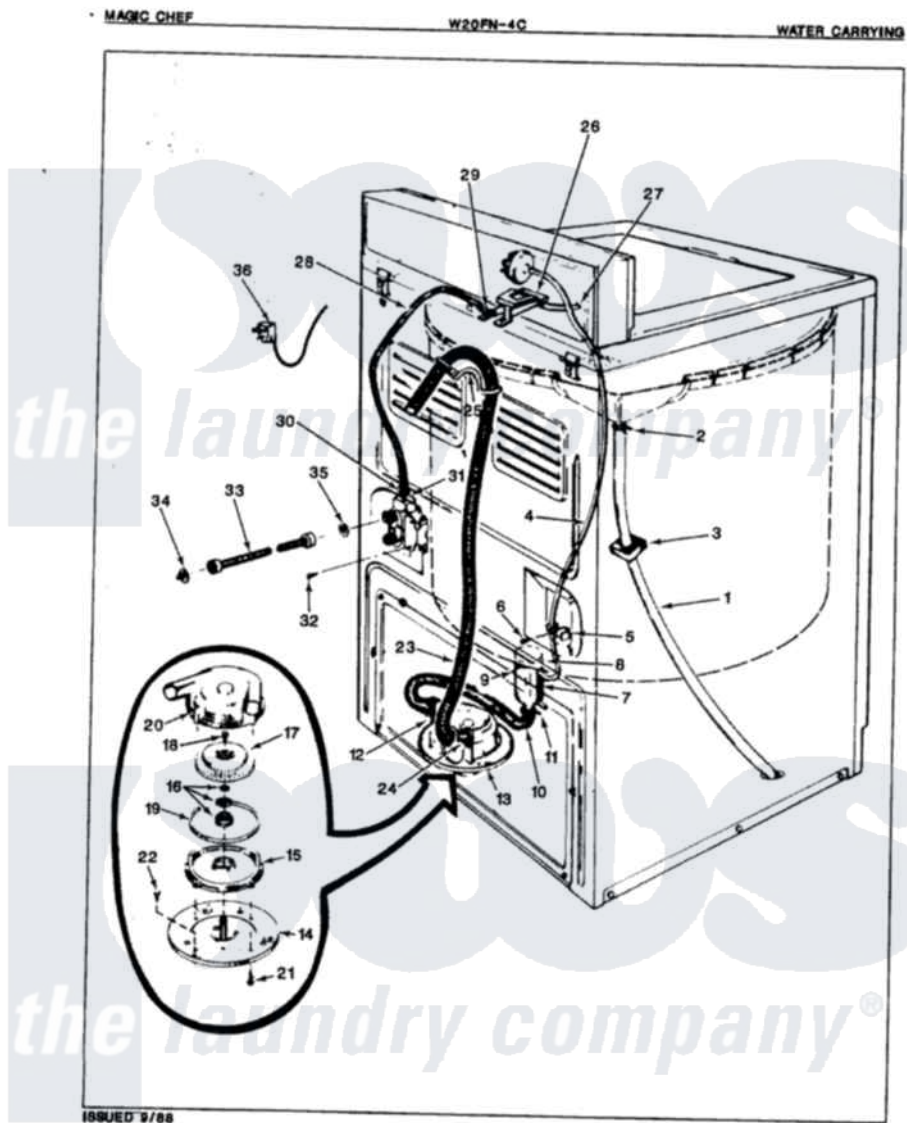

Magic Chef W20FA4C 06 - WATER CARRYING

Magic Chef [Residential Magic Chef W20FA4C Washer Parts](#) Parts Diagram 06 - WATER CARRYING
 Click on the part number to view part

Item	Original Part Number	Replaced By	Status	Part Description
1	35-0059		Not Available	OVERFLOW HOSE
2	25-6057		Not Available	HOSE CLAMP
3	35-0706		Not Available	PAD, FOAM
4	25-7796	596669		Clamp, Manifold
"	33-4090		Not Available	HOSE
5	33-6099			Clamp
7	33-7314			Sump Assembly
8	33-3633		Not Available	HOSE
9	25-7003			Clamp
10	33-6091			Hose
11	25-6066		Not Available	HOSE CLAMP
12	25-6055		Not Available	HOSE CLAMP
13	35-1069	35-6467		Pump Assem
"	35-0008	35-6467		Pump Assem
14	33-6035		Not Available	PLATE & PULLEY ASSY.
15	33-6029	35-6467		Pump Assem

16	35-0707		Seal, Seat And "O" Ring
17	35-0010		Impeller
18	25-7418	33001178	Back, Tumbler
19	33-6032		Gasket
20	35-0009		Pump Housing
21	25-7405	3196164	Screw
22	25-7419		Not Available
			SCREW
23	25-7048		Washer
"	33-9535	211704	Hose, Drain
24	33-9536		Hose Adapter
"	25-7881	285655	Clamp, Hose
25	25-7797	285655	Clamp, Hose
"	33-9537	22003814	Retainer, Drain Hose
26	25-3092	90767	Screw, 8A X 3/8 HeX Washer Head Tapping
"	25-7086	Y0308025	Washer, Stainless Steel
"	33-9830		Not Available
			INLET FLUME
"	33-8057		Not Available
			PLASTIC NUT
27	33-6038		Not Available
			FLUME EXT
28	35-0541		Not Available
			WATR INLET HOSE
29	25-7867	596669	Clamp, Manifold
30	25-7866	489503	Clamp
31	33-7058		Not Available
			SUB 36-1456
"	35-0085	35-2374N	Valve, Water
32	25-7851		Speedclip, End Cap To Top
33	33-7891	89503	Hose-Inlet
34	33-7313	33-4264N	Strainer And Washer Kit
35	25-7048		Washer
36	35-0680		Not Available
			CORD, POWER