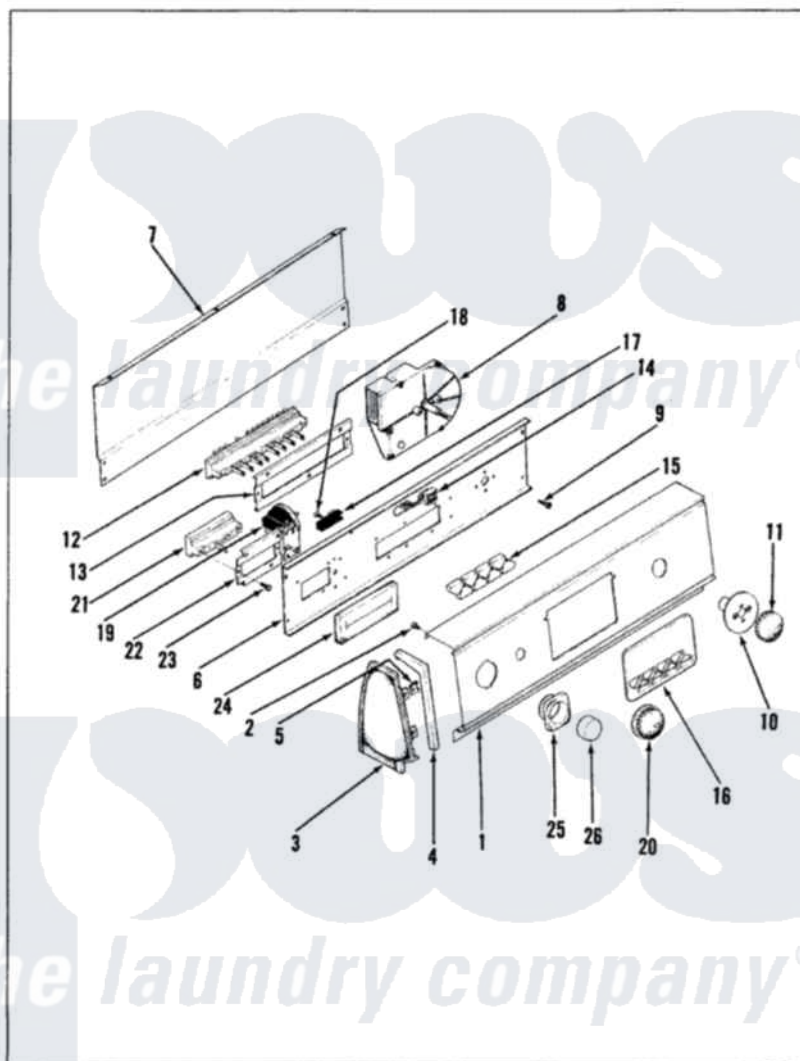

# Magic Chef W20FA5 02 - CONTROL PANEL

MAGIC CHEF W20FN-5 BACKGUARD

Issued 11/87

Magic Chef [Residential Magic Chef W20FA5 Washer Parts](#) Parts Diagram 02 - CONTROL PANEL  
 Click on the part number to view part

Item	Original Part Number	Replaced By	Status	Part Description
1	35-0687		Not Available	CONTROL PANEL
2	<a href="#">25-7852</a>			Speedclip, Rr Shld To End Cap
"	25-7435	<a href="#">33002917</a>		Screw, No.10-16
3	25-7649	<a href="#">910187</a>		Screw
"	34-9487		Not Available	PLATE, REINFORCEMENT
"	<a href="#">25-7852</a>			Speedclip, Rr Shld To End Cap
"	<a href="#">25-7851</a>			Speedclip, End Cap To Top
"	<a href="#">25-7702</a>			Speedclip, End Cap To Control Panel
"	25-7697	<a href="#">25-2219</a>		Screw
"	25-7435	<a href="#">33002917</a>		Screw, No.10-16
"	<a href="#">53-0265</a>			LH Endcap
"	<a href="#">53-0264</a>			RH Endcap
4	<a href="#">25-7760</a>			Screw
"	53-0278		Not Available	TRIM, END CAP (LT)