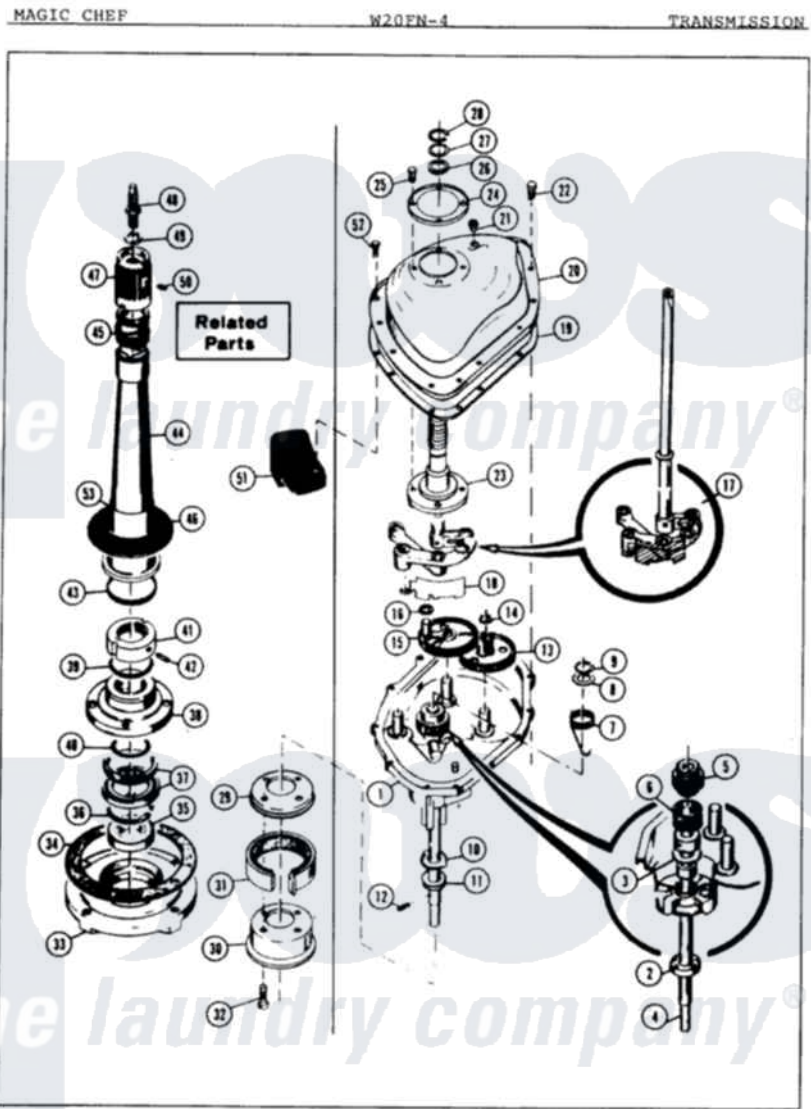

Magic Chef W20FA5 03 - EXTERIOR

Magic Chef [Residential Magic Chef W20FA5 Washer Parts](#) Parts Diagram 03 - EXTERIOR
 Click on the part number to view part

Item	Original Part Number	Replaced By	Status	Part Description
1	35-0061-24		Not Available	CABINET BODY
2	25-7001	308685		Side Trim)
3	25-7458	308685		Side Trim)
"	33-2088		Not Available	SLEEVE
"	25-7071		Not Available	LOCKWASHER
4	34-9701			Guide, Cabinet
5	25-6109			Screw
6	33-2653			Bumper, Cabinet
7	33-9948		Not Available	CUSHION STRIP
8	33-8687		Not Available	REAR SHIELD
9	25-2000		Not Available	SCREW
10	35-0056-24		Not Available	FRONT PANEL
11	25-7001	308685		Side Trim)
12	25-7071		Not Available	LOCKWASHER
13	35-0586-24		Not Available	CABINET TOP
14	25-7285			Clip

15	33-7450	35-2846		Hinge, Cabinet Top
16	33-0930			Pad, Top Hinge
17	25-7732	681414		Screw, 10AB X 1/2
18	33-2653			Bumper, Cabinet
"	33-9064	12001187		Kit, Lid Switch Assembly
19	33-8911	12001187		Kit, Lid Switch Assembly
20	33-8289	12001187		Kit, Lid Switch Assembly
21	25-7437	40040701		Screw, Tapping No.6b-20
22	33-9063	12001187		Kit, Lid Switch Assembly
"	25-7878			Clip
23	25-7463	7101P012-60		Screw
24	25-7436			Nylite Washer
25	35-0581			Bumper, Door
"	35-0724-24		Not Available	CLOTHES DOOR
26	33-0722		Not Available	KNOB
27	33-6957			Hinge Pad
28	33-8058		Not Available	SPEEDNUT
29	25-7455	99002757		Screw
30	43-0057			Actuator, Door Switch
31	25-7436			Nylite Washer
32	25-7438			Screw
33	25-7455	99002757		Screw
34	25-7086	Y0308025		Washer, Stainless Steel
35	25-7436			Nylite Washer
36	25-8057		Not Available	PLASTIC NUT
37	35-0697		Not Available	SPLASHGUARD
38	33-6093		Not Available	RETAINING RING
39	33-0767			Spring
40	25-7752	3196169		Screw, Element
"	35-0663		Not Available	CABT BRACE