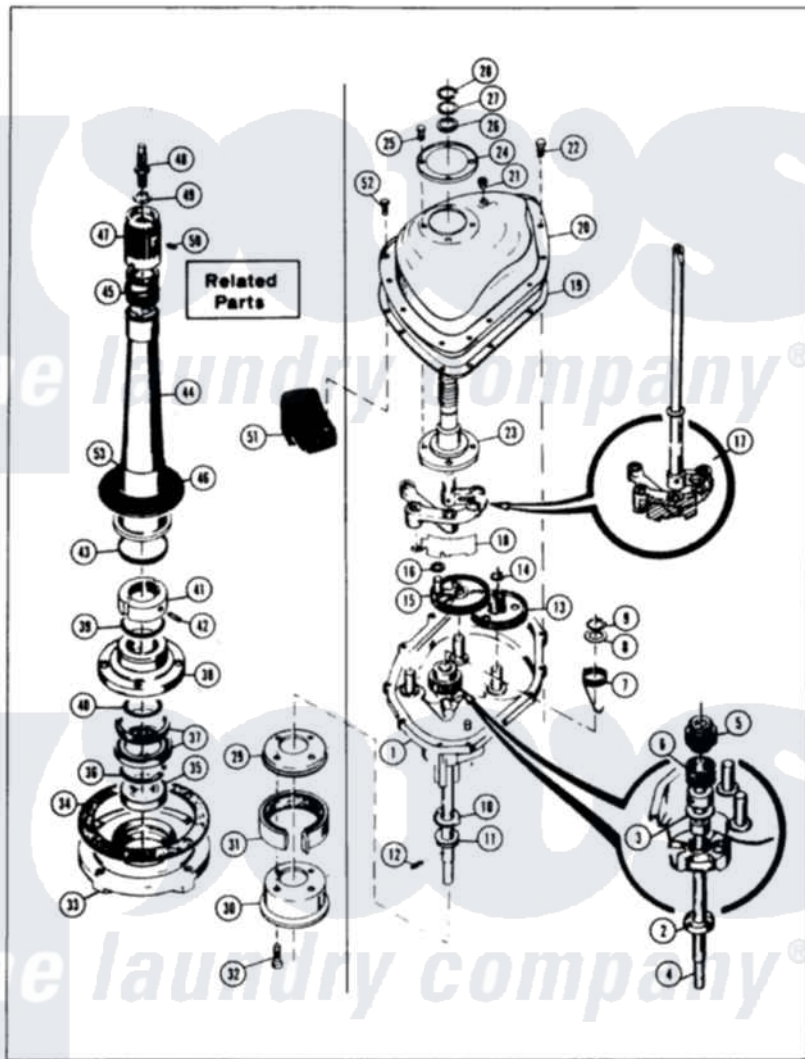

Magic Chef W20FA5 04 - TRANSMISSION

MAGIC CHEF W20FN-5 TRANSMISSION

Issued 11/87

Magic Chef [Residential Magic Chef W20FA5 Washer Parts](#) Parts Diagram 04 - TRANSMISSION
 Click on the part number to view part

Item	Original Part Number	Replaced By	Status	Part Description
1	33-9986		Not Available	TRANSM HOUSING
"	LA-1033		Not Available	TRANSMISSION REPAIR KIT
2	33-9208		Not Available	SEAL
3	25-7274		Not Available	WASHER, STEEL
"	33-9023N		Not Available	CLUTCH ASM
4	33-9022		Not Available	DRIVE SHAFT
5	33-6115		Not Available	DRIVE PINION
6	33-3195		Not Available	SPRING
7	33-6114	33-6463		Spring
8	25-7415		Not Available	WASHER, FLAT
9	25-7847			Ring, Retaining
10	33-9217		Not Available	THRUST WASHER
11	33-4944			Bearing
12	25-6120		Not Available	PIN
13	35-0547			Cluster Gear
14	25-7853	25-7933		Ring, Retaining