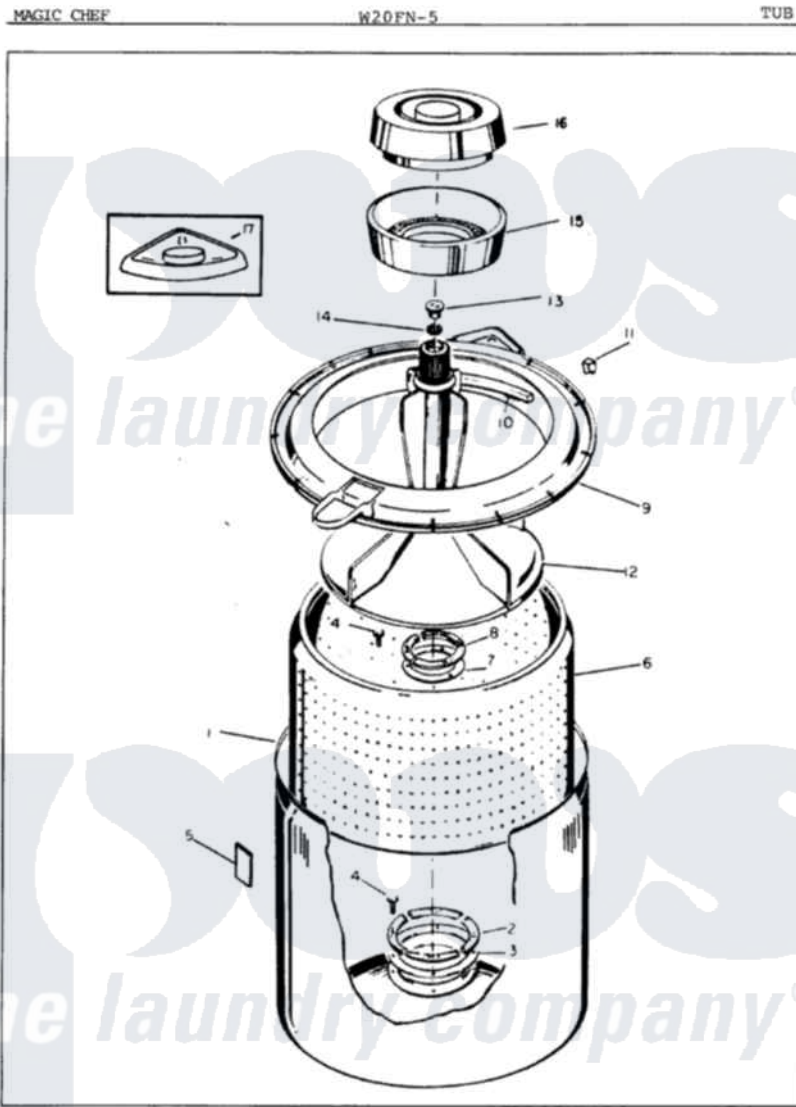

# Magic Chef W20FA5 05 - TUB

Issued 11/87

Magic Chef [Residential Magic Chef W20FA5 Washer Parts](#) Parts Diagram 05 - TUB  
 Click on the part number to view part

Item	Original Part Number	Replaced By	Status	Part Description
1	33-9392		Not Available	TUB ASSEMBLY
2	33-8800	<a href="#">33-8800K</a>		Plate
3	<a href="#">33-6905</a>			Gasket
4	25-7783	<a href="#">4356852</a>		Screw
5	<a href="#">35-0538</a>			Pad
6	35-0723		Not Available	BASKET ASM
7	<a href="#">33-8959</a>			Gasket
8	33-8799		Not Available	REINF PLATE
9	35-0537	<a href="#">35-0993</a>		Tub Top
10	<a href="#">33-3055</a>			Gasket
11	<a href="#">25-7748</a>			Clip
12	35-0049		Not Available	AGITATOR
13	<a href="#">33-6241</a>			Cap
14	<a href="#">25-7330</a>			Rubber Washer
15	33-9888		Not Available	LINT FILTER
16	33-9827	<a href="#">35-2550</a>		Dispenser, Rinse