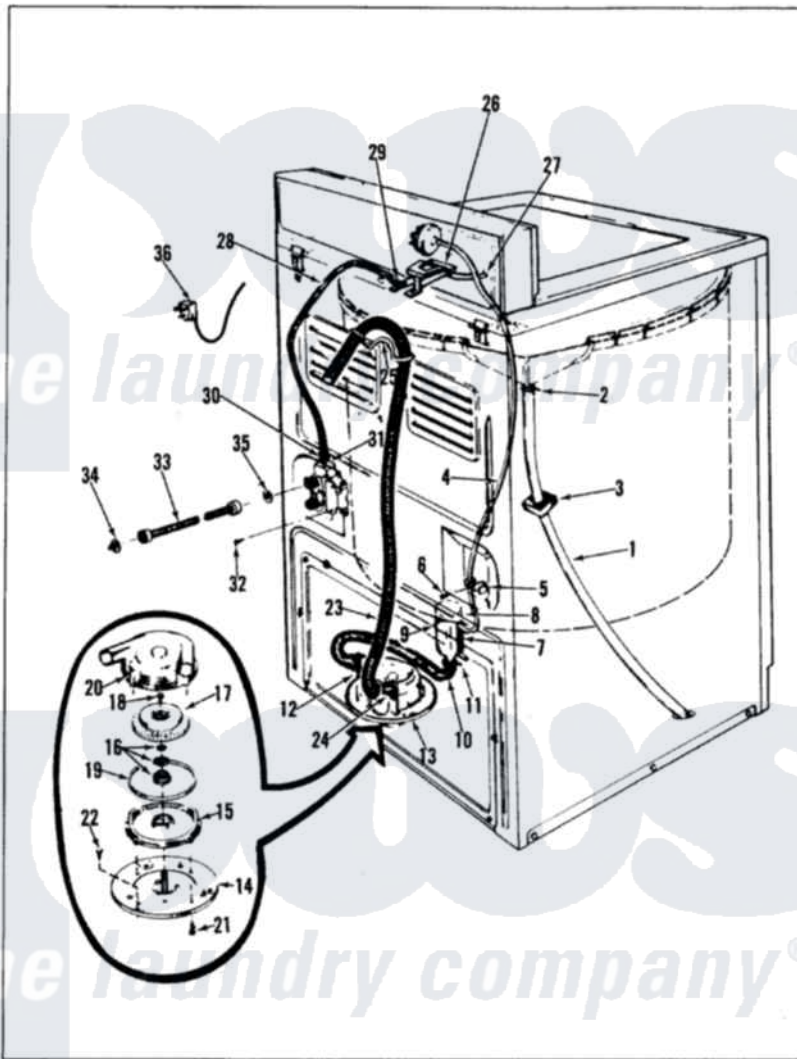

Magic Chef W20FA5 06 - WATER CARRYING

MAGIC CHEF

W20FN-5

WATER CARRYING

Issued 11/87

Magic Chef [Residential Magic Chef W20FA5 Washer Parts](#) Parts Diagram 06 - WATER CARRYING
 Click on the part number to view part

Item	Original Part Number	Replaced By	Status	Part Description
1	35-0059		Not Available	OVERFLOW HOSE
2	25-6057		Not Available	HOSE CLAMP
3	35-0706		Not Available	PAD, FOAM
4	25-7796	596669		Clamp, Manifold
"	33-6714		Not Available	PRES SW HOSE
5	33-6099			Clamp
7	33-7314			Sump Assembly
8	33-3633		Not Available	HOSE
9	25-7003			Clamp
10	33-6091			Hose
11	25-6066		Not Available	HOSE CLAMP
12	25-6055		Not Available	HOSE CLAMP
13	35-0008	35-6467		Pump Assem
"	35-1069	35-6467		Pump Assem
14	33-6035		Not Available	PLATE & PULLEY ASSY.
15	33-6029	35-6467		Pump Assem

16	35-0707		Seal, Seat And "O" Ring
17	35-0010		Impeller
18	25-7418	33001178	Back, Tumbler
19	33-6032		Gasket
20	35-0009		Pump Housing
21	25-7405	3196164	Screw
22	25-7419	Not Available	SCREW
23	25-7048		Washer
"	33-9535	211704	Hose, Drain
24	25-7881	285655	Clamp, Hose
"	33-9536		Hose Adapter
25	25-7797	285655	Clamp, Hose
"	33-9537	22003814	Retainer, Drain Hose
26	25-3092	90767	Screw, 8A X 3/8 HeX Washer Head Tapping
"	33-9830	Not Available	INLET FLUME
"	33-8057	Not Available	PLASTIC NUT
"	25-7086	Y0308025	Washer, Stainless Steel
27	33-6038	Not Available	FLUME EXT
28	35-0541	Not Available	WATR INLET HOSE
29	25-7867	596669	Clamp, Manifold
30	25-7866	489503	Clamp
31	35-0085	35-2374N	Valve, Water
"	33-7058	Not Available	SUB 36-1456
32	25-7851		Speedclip, End Cap To Top
33	33-7891	89503	Hose-Inlet
34	33-7313	33-4264N	Strainer And Washer Kit
35	25-7048		Washer
36	35-0680	Not Available	CORD, POWER