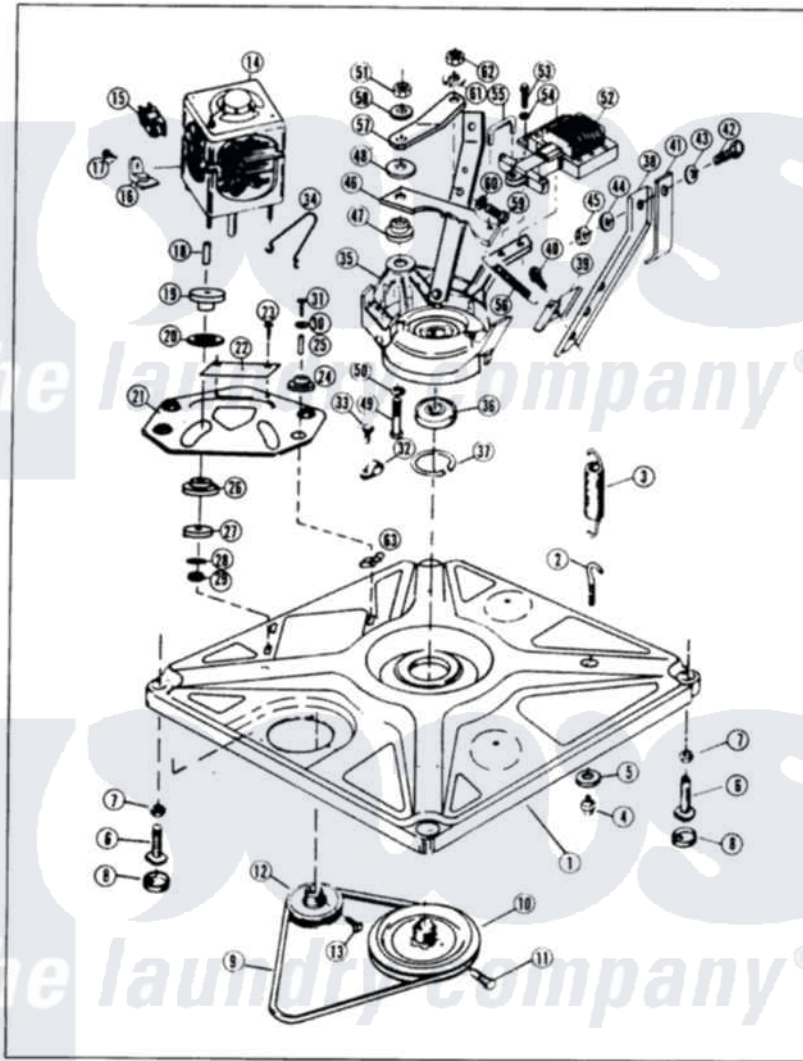

Magic Chef W20FN2 01 - BASE & DRIVE

MAGIC CHEF

W20FN-2

BASE & DRIVE

Issued 2/88

Magic Chef [Residential Magic Chef W20FN2 Washer Parts](#) Parts Diagram 01 - BASE & DRIVE
 Click on the part number to view part

Item	Original Part Number	Replaced By	Status	Part Description
1	35-0058			Base Assembly
2	25-7365			Eye Bolt
3	33-9553		Not Available	SPRING
4	25-7362			Anchor Nut
5	25-7727		Not Available	FLAT WASHER
6	35-0771			Leveling Leg
"	33-0679	35-0771		Leveling Leg
7	25-7032	25-7915		Hex Nut
8	34-0062	25001119		Foot And Pad Assembly
9	35-0465		Not Available	DRIVE BELT
10	33-9374		Not Available	DRIVE PULLEY
11	25-7361		Not Available	SET SCREW
12	33-9952		Not Available	MOTOR PULLEY
13	25-7117			Set Screw
14	LA-1010			Motor Kit
15	35-0259		Not Available	MOTOR SWITCH