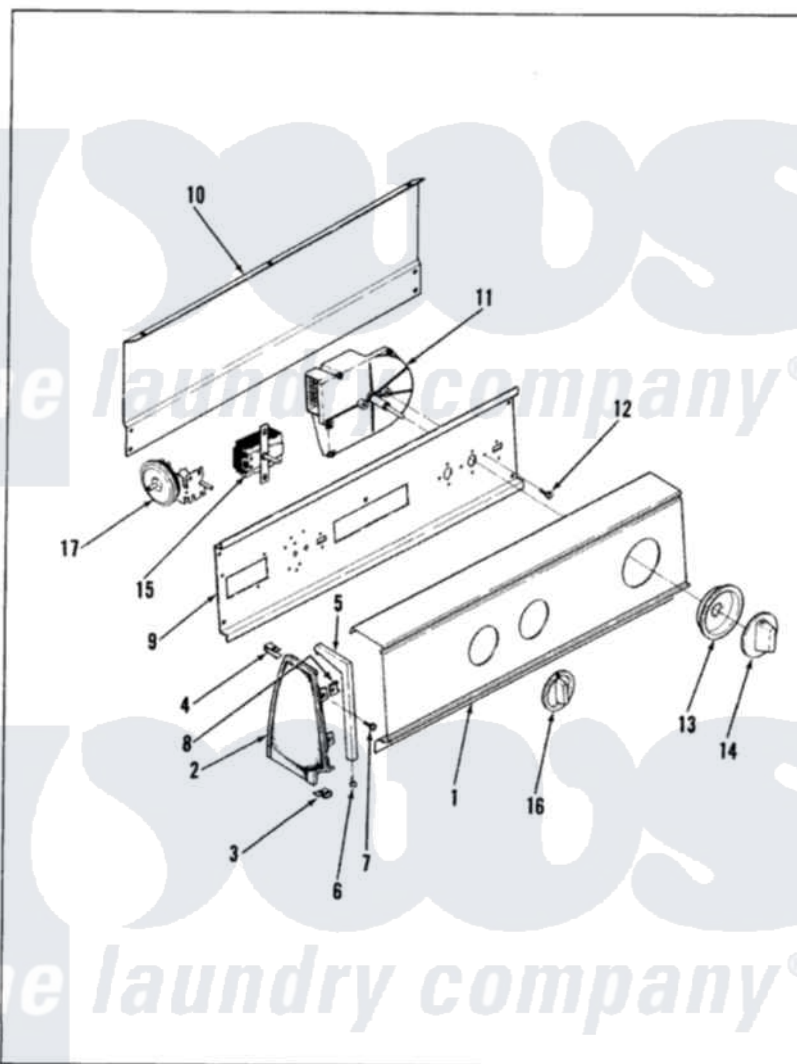

Magic Chef W20FN2 02 - CONTROL PANEL

MAGIC CHEF

W20FN-2

BACKGUARD

Issued 2/88

Magic Chef [Residential Magic Chef W20FN2 Washer Parts](#) Parts Diagram 02 - CONTROL PANEL
 Click on the part number to view part

Item	Original Part Number	Replaced By	Status	Part Description
1	25-7649	910187		Screw
"	25-7702			Speedclip, End Cap To Control Panel
"	35-0903		Not Available	CONTROL PANEL
2	53-0265			LH Endcap
"	53-0264			RH Endcap
3	34-9487		Not Available	PLATE, REINFORCEMENT
"	25-7697	25-2219		Screw
"	25-7851			Speedclip, End Cap To Top
4	25-7435	33002917		Screw, No.10-16
"	25-7852			Speedclip, Rr Shld To End Cap
5	53-0277		Not Available	TRIM, END CAP (RT)
"	53-0278		Not Available	TRIM, END CAP (LT)
6	25-7760			Screw
7	25-3092	90767		Screw, 8A X 3/8 HeX Washer Head Tapping

8	25-7702		Speedclip, End Cap To Control Panel
9	53-0365	53-1676	Shield, Control
10	25-7583		Not Available PLASTIC NUT
"	25-3457		Screw, Sems
"	25-3092	90767	Screw, 8A X 3/8 HeX Washer Head Tapping
"	53-0268	21001460	Shield, Rear
11	35-0117		Timer Motor 1/2rpm
"	35-0491		Timer
12	25-0088	489483	Screw 10-32 X 1/2
13	35-0318		Not Available HUB/SKIRT ASM
14	35-0498	12500058	Knob Ski
15	35-0119		Rotary Switch
"	25-3092	90767	Screw, 8A X 3/8 HeX Washer Head Tapping
16	35-0168		Not Available SELECTOR KNOB
17	35-0782		Pressure Switch
"	25-3092	90767	Screw, 8A X 3/8 HeX Washer Head Tapping