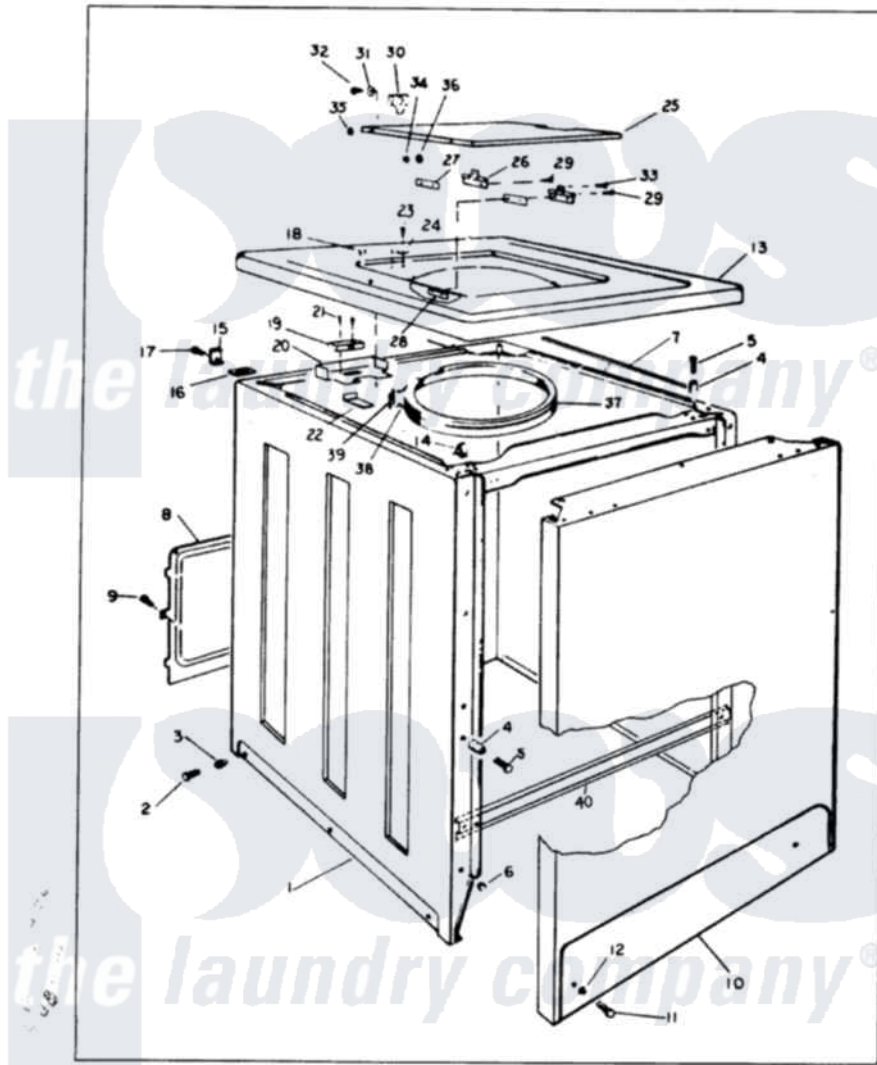

# Magic Chef W20FN2 03 - EXTERIOR

MAGIC CHEF W20FN-2 EXTERIOR

Issued 2/88

Magic Chef [Residential Magic Chef W20FN2 Washer Parts](#) Parts Diagram 03 - EXTERIOR

[Click on the part number to view part](#)

Item	Original Part Number	Replaced By	Status	Part Description
1	35-0061		Not Available	CABINET BODY
2	25-7001	<a href="#">308685</a>		Side Trim )
3	25-7071		Not Available	LOCKWASHER
"	25-7458	<a href="#">308685</a>		Side Trim )
"	33-2088		Not Available	SLEEVE
4	<a href="#">34-9701</a>			Guide, Cabinet
5	<a href="#">25-6109</a>			Screw
6	<a href="#">33-2653</a>			Bumper, Cabinet
7	33-9948		Not Available	CUSHION STRIP
8	33-8687		Not Available	REAR SHIELD
9	25-2000		Not Available	SCREW
10	35-0056		Not Available	FRONT PANEL
11	25-7001	<a href="#">308685</a>		Side Trim )
12	25-7071		Not Available	LOCKWASHER
13	35-0586		Not Available	CABINET TOP
14	<a href="#">25-7285</a>			Clip