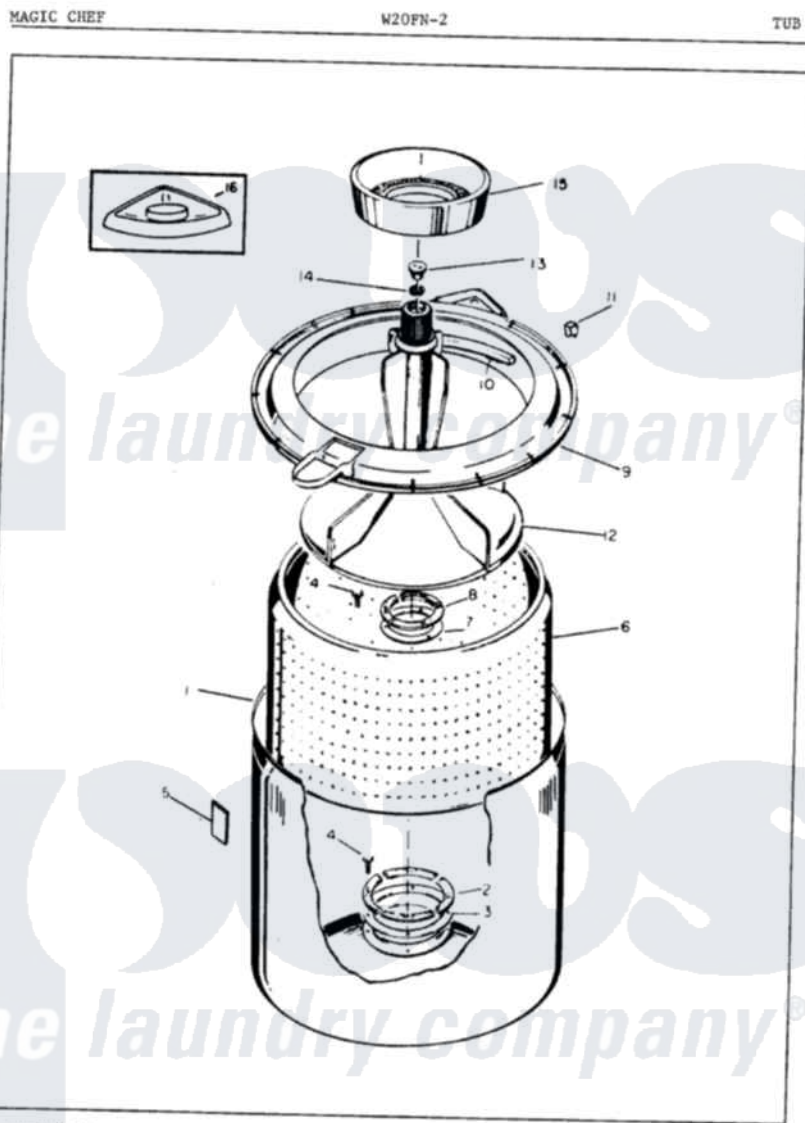

# Magic Chef W20FN2 05 - TUB

Issued 2/88

Magic Chef [Residential Magic Chef W20FN2 Washer Parts](#) Parts Diagram 05 - TUB  
 Click on the part number to view part

Item	Original Part Number	Replaced By	Status	Part Description
1	33-9392		Not Available	TUB ASSEMBLY
2	33-8800	<a href="#">33-8800K</a>		Plate
3	<a href="#">33-6905</a>			Gasket
4	25-7783	<a href="#">4356852</a>		Screw
5	<a href="#">35-0538</a>			Pad
6	35-0004		Not Available	BASKET ASM
7	<a href="#">33-8959</a>			Gasket
8	33-8799		Not Available	REINF PLATE
9	35-0537	<a href="#">35-0993</a>		Tub Top
10	<a href="#">33-3055</a>			Gasket
11	<a href="#">25-7748</a>			Clip
12	35-0049		Not Available	AGITATOR
13	<a href="#">33-6241</a>			Cap
14	<a href="#">25-7330</a>			Rubber Washer
15	33-9888		Not Available	LINT FILTER
16	33-9906	<a href="#">21001167</a>		Dispenser, Bleach