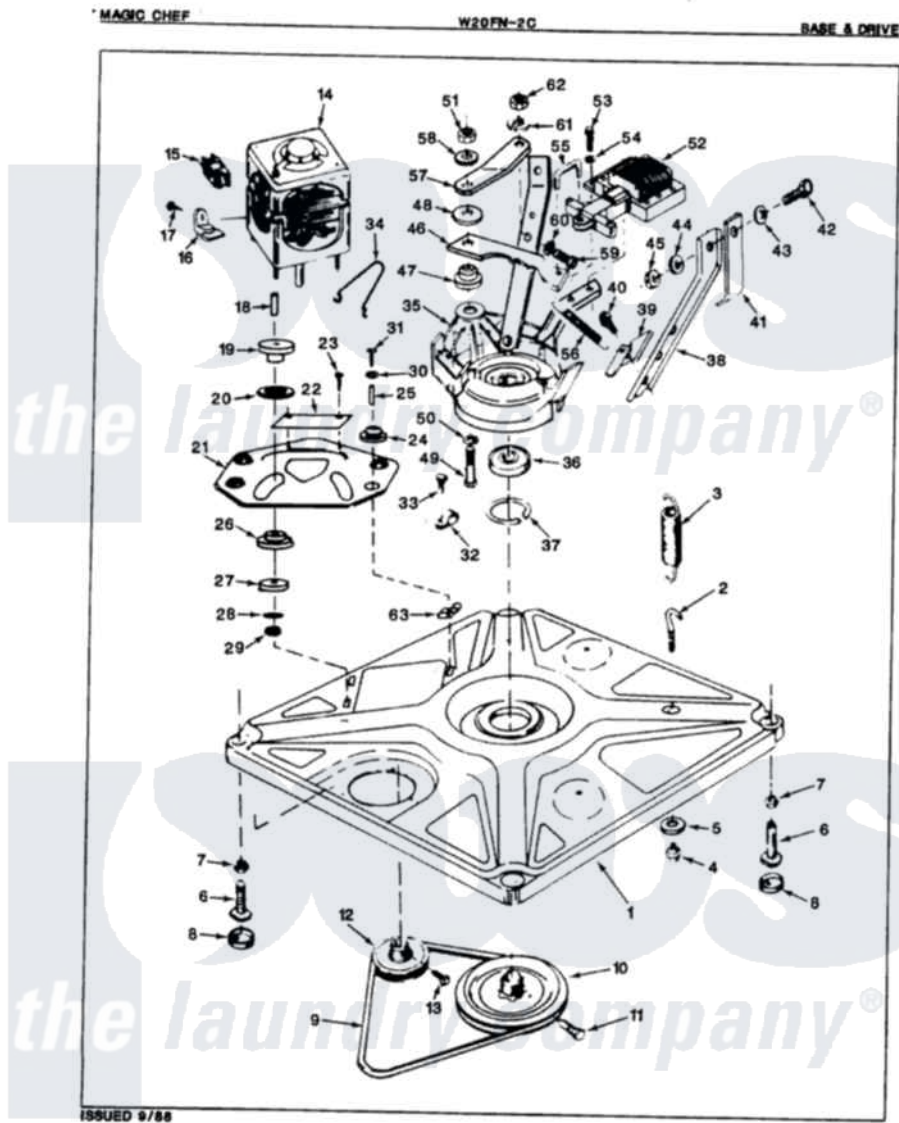

Magic Chef W20FN2C 01 - BASE & DRIVE

Magic Chef [Residential Magic Chef W20FN2C Washer Parts](#) Parts Diagram 01 - BASE & DRIVE
 Click on the part number to view part

Item	Original Part Number	Replaced By	Status	Part Description
1	35-0058			Base Assembly
2	25-7365			Eye Bolt
3	33-9553		Not Available	SPRING
4	25-7362			Anchor Nut
5	25-7727		Not Available	FLAT WASHER
6	35-0771			Leveling Leg
"	33-0679	35-0771		Leveling Leg
7	25-7032	25-7915		Hex Nut
8	34-0062	25001119		Foot And Pad Assembly
9	35-0465		Not Available	DRIVE BELT
10	33-9374		Not Available	DRIVE PULLEY
11	25-7361		Not Available	SET SCREW
12	33-9952		Not Available	MOTOR PULLEY
13	25-7117			Set Screw
14	LA-1010			Motor Kit
15	35-0259		Not Available	MOTOR SWITCH