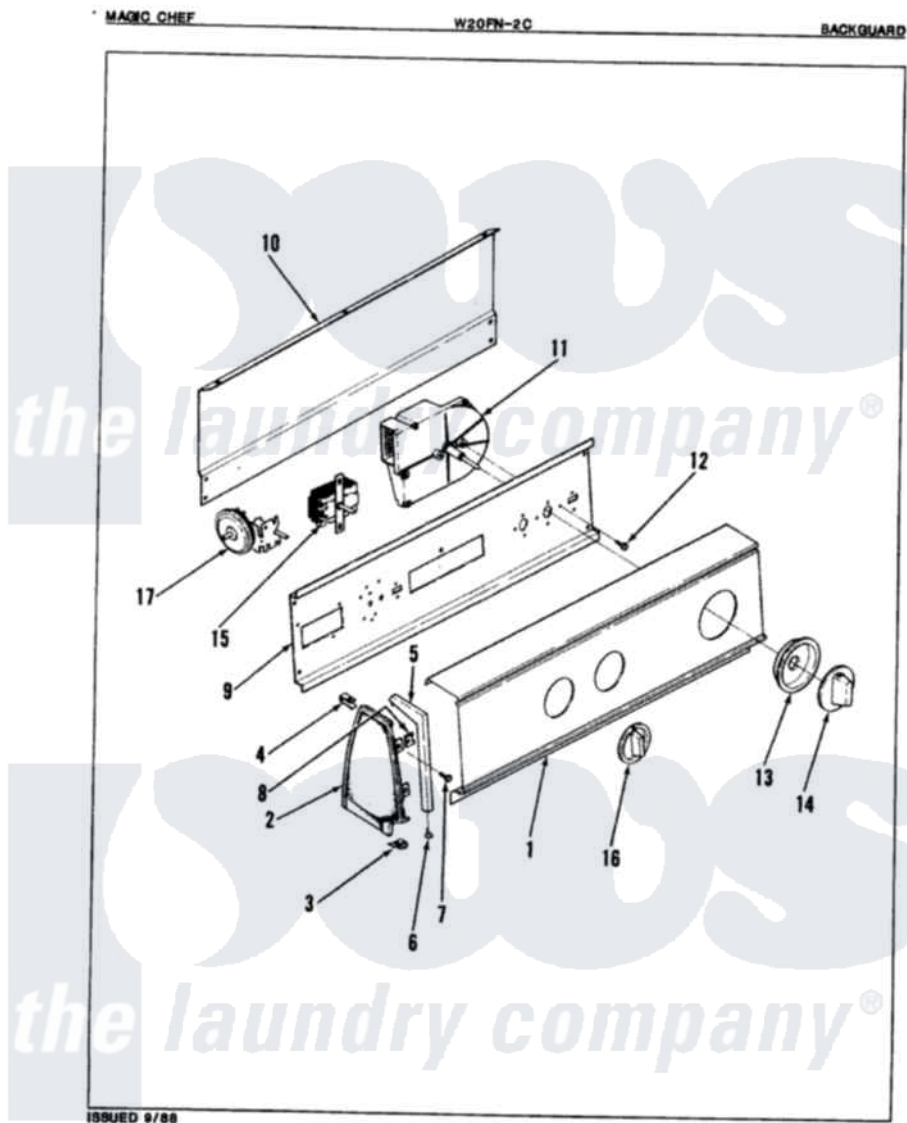

Magic Chef W20FN2C 02 - CONTROL PANEL

Magic Chef [Residential Magic Chef W20FN2C Washer Parts](#) Parts Diagram 02 - CONTROL PANEL
 Click on the part number to view part

Item	Original Part Number	Replaced By	Status	Part Description
1	25-7649	910187		Screw
"	25-7702			Speedclip, End Cap To Control Panel
2	53-0265			LH Endcap
"	53-0264			RH Endcap
3	34-9487		Not Available	PLATE, REINFORCEMENT
"	25-7697	25-2219		Screw
"	25-7851			Speedclip, End Cap To Top
4	25-7435	33002917		Screw, No.10-16
"	25-7852			Speedclip, Rr Shld To End Cap
5	53-0277		Not Available	TRIM, END CAP (RT)
"	53-0278		Not Available	TRIM, END CAP (LT)
6	25-7760			Screw
7	25-3092	90767		Screw, 8A X 3/8 HeX Washer Head Tapping
8	25-7702			Speedclip, End Cap To Control Panel

9	53-0365	53-1676		Shield, Control
10	25-7583		Not Available	PLASTIC NUT
"	25-3457			Screw, Sems
"	25-3092	90767		Screw, 8A X 3/8 HeX Washer Head Tapping
"	53-0268	21001460		Shield, Rear
11	35-0117			Timer Motor 1/2rpm
"	35-0484		Not Available	TIMER
12	25-0088	489483		Screw 10-32 X 1/2
13	35-0318		Not Available	HUB/SKIRT ASM
14	35-0498	12500058		Knob Ski
15	35-0119			Rotary Switch
"	25-3092	90767		Screw, 8A X 3/8 HeX Washer Head Tapping
16	35-0168		Not Available	SELECTOR KNOB
17	35-0782			Pressure Switch
"	25-3092	90767		Screw, 8A X 3/8 HeX Washer Head Tapping