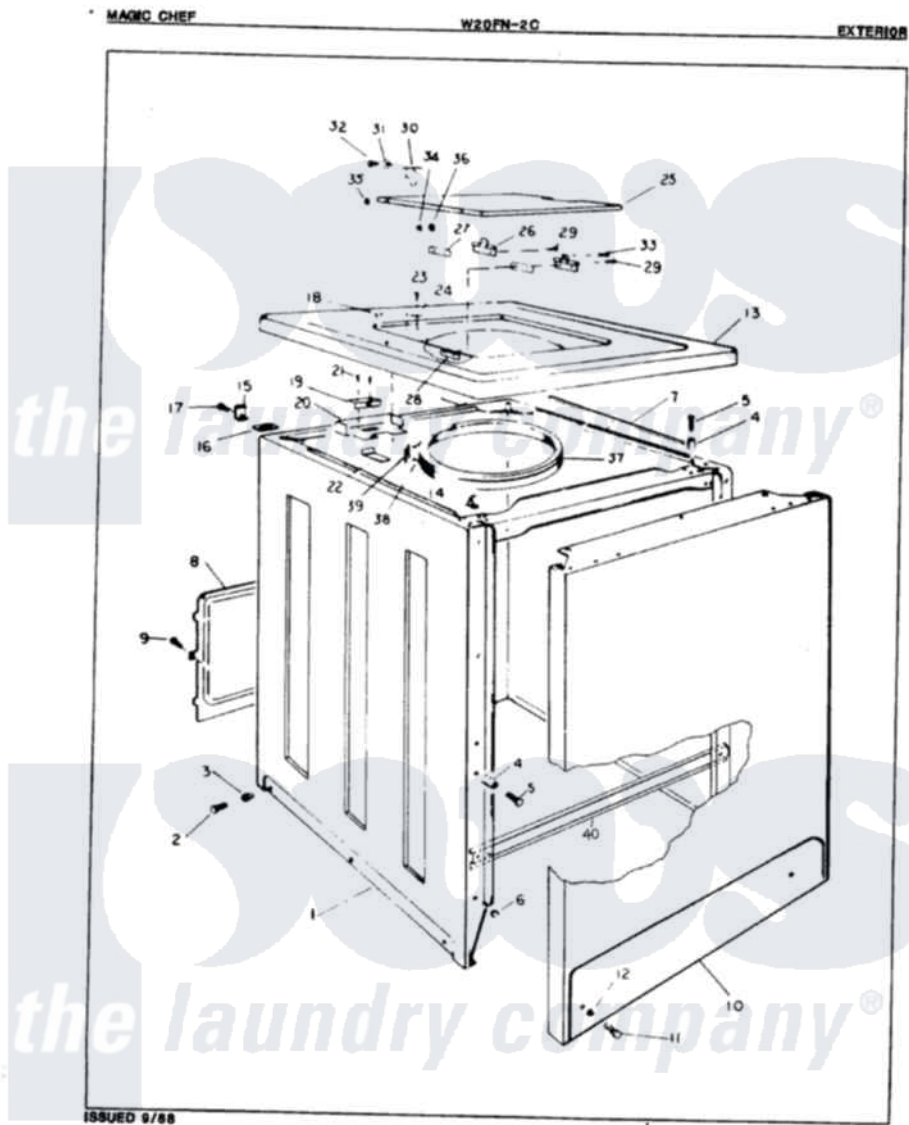

Magic Chef W20FN2C 03 - EXTERIOR

Magic Chef [Residential Magic Chef W20FN2C Washer Parts](#) Parts Diagram 03 - EXTERIOR
 Click on the part number to view part

Item	Original Part Number	Replaced By	Status	Part Description
1	35-0061		Not Available	CABINET BODY
2	25-7001	308685		Side Trim)
3	25-7883			Screw
"	25-7071		Not Available	LOCKWASHER
"	33-2088		Not Available	SLEEVE
4	34-9701			Guide, Cabinet
5	25-6109			Screw
6	33-2653			Bumper, Cabinet
7	33-9948		Not Available	CUSHION STRIP
8	33-8687		Not Available	REAR SHIELD
9	25-2000		Not Available	SCREW
10	35-0056		Not Available	FRONT PANEL
11	25-7001	308685		Side Trim)
12	25-7071		Not Available	LOCKWASHER
13	35-0586		Not Available	CABINET TOP
14	25-7285			Clip

15	33-7450	35-2846		Hinge, Cabinet Top
16	33-0930			Pad, Top Hinge
17	25-7732	681414		Screw, 10AB X 1/2
18	33-9064	12001187		Kit, Lid Switch Assembly
"	33-2653			Bumper, Cabinet
19	33-8911	12001187		Kit, Lid Switch Assembly
20	33-8289	12001187		Kit, Lid Switch Assembly
21	25-7437	40040701		Screw, Tapping No.6b-20
22	33-9063	12001187		Kit, Lid Switch Assembly
"	25-7878			Clip
23	25-7463	7101P012-60		Screw
24	25-7436			Nylite Washer
25	35-0581			Bumper, Door
"	33-7929	35-2103		Clother Door
26	33-6956			Hinge
27	33-6957			Hinge Pad
28	33-8058		Not Available	SPEEDNUT
29	25-7455	99002757		Screw
30	43-0057			Actuator, Door Switch
31	25-7436			Nylite Washer
32	25-7438			Screw
33	25-7455	99002757		Screw
34	25-7086	Y0308025		Washer, Stainless Steel
35	25-7436			Nylite Washer
36	25-8057		Not Available	PLASTIC NUT
37	35-0697		Not Available	SPLASHGUARD
38	35-0050		Not Available	RETAINING RING
39	33-0767			Spring
40	25-7752	3196169		Screw, Element
"	35-0663		Not Available	CABT BRACE