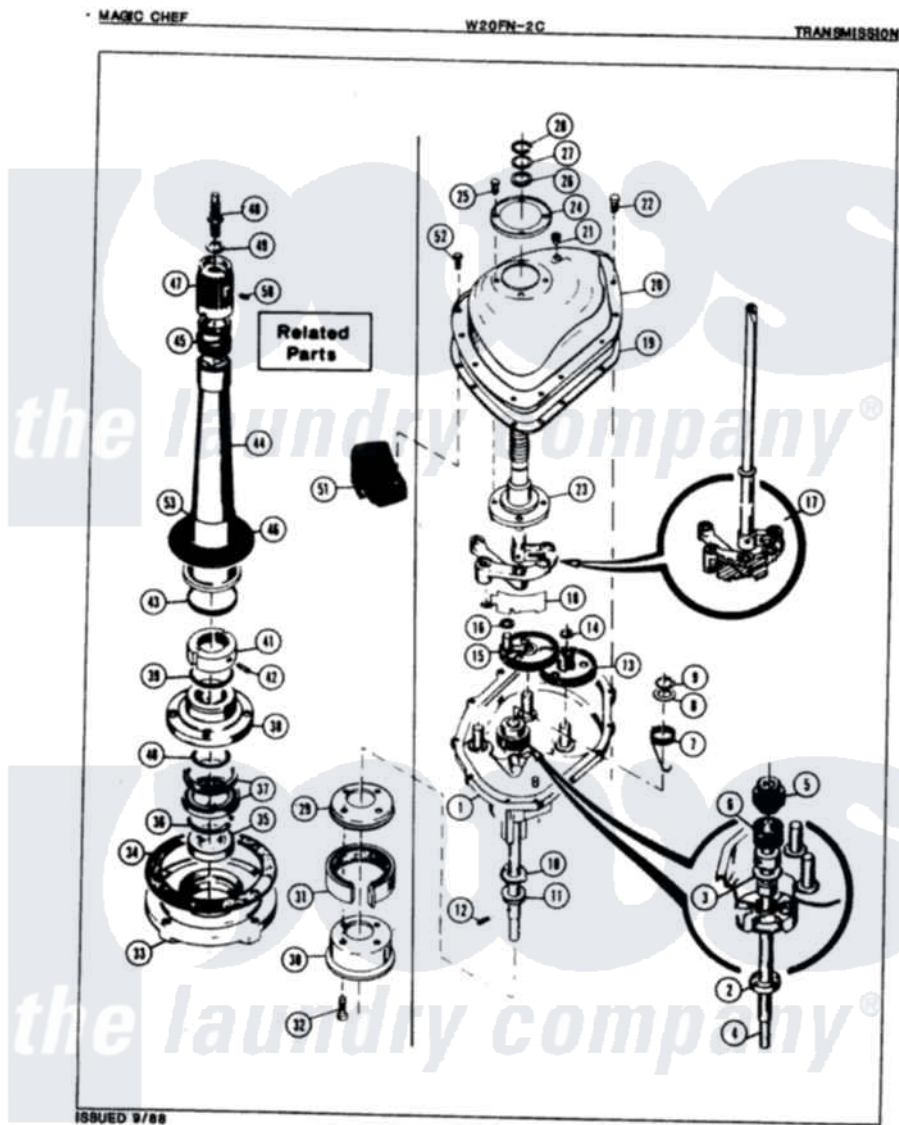

Magic Chef W20FN2C 04 - TRANSMISSION

Magic Chef [Residential Magic Chef W20FN2C Washer Parts](#) Parts Diagram 04 - TRANSMISSION
 Click on the part number to view part

Item	Original Part Number	Replaced By	Status	Part Description
1	33-9986		Not Available	TRANSM HOUSING
"	LA-1033		Not Available	TRANSMISSION REPAIR KIT
2	33-9208		Not Available	SEAL
3	25-7274		Not Available	WASHER, STEEL
"	33-9023N		Not Available	CLUTCH ASM
4	33-9022		Not Available	DRIVE SHAFT
5	33-6115		Not Available	DRIVE PINION
6	33-3195		Not Available	SPRING
7	33-6114	33-6463		Spring
8	25-7415		Not Available	WASHER, FLAT
9	25-7847			Ring, Retaining
10	33-9217		Not Available	THRUST WASHER
11	33-4944			Bearing
12	25-6120		Not Available	PIN
13	35-0547			Cluster Gear
14	25-7853	25-7933		Ring, Retaining