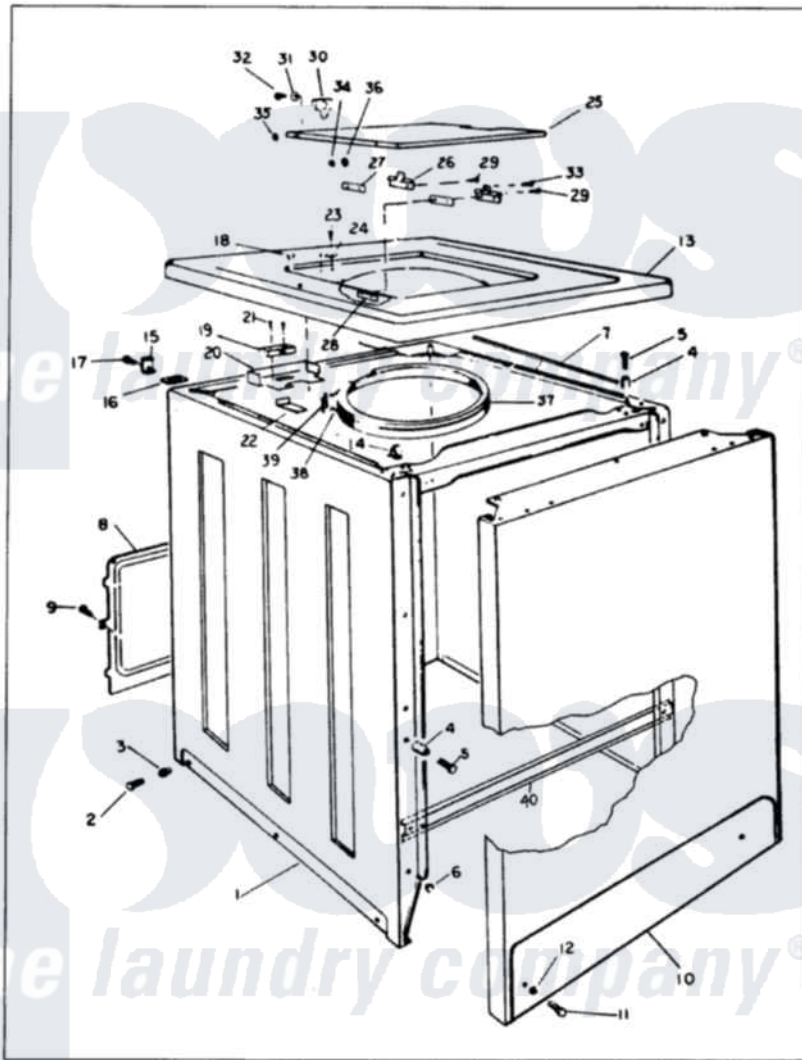

Magic Chef W20FN3 01 - BASE & DRIVE

MAGIC CHEF

W20FN-3

EXTERIOR

Issued 11/87

Magic Chef [Residential Magic Chef W20FN3 Washer Parts](#) Parts Diagram 01 - BASE & DRIVE

[Click on the part number to view part](#)

Item	Original Part Number	Replaced By	Status	Part Description
1	35-0058			Base Assembly
2	25-7365			Eye Bolt
3	33-9553		Not Available	SPRING
4	25-7362			Anchor Nut
5	25-7727		Not Available	FLAT WASHER
6	35-0771			Leveling Leg
"	33-0679	35-0771		Leveling Leg
7	25-7032	25-7915		Hex Nut
8	34-0062	25001119		Foot And Pad Assembly
9	35-0465		Not Available	DRIVE BELT
10	33-9374		Not Available	DRIVE PULLEY
11	25-7361		Not Available	SET SCREW
12	33-9952		Not Available	MOTOR PULLEY
13	25-7117			Set Screw
14	LA-1010			Motor Kit
15	35-0259		Not Available	MOTOR SWITCH