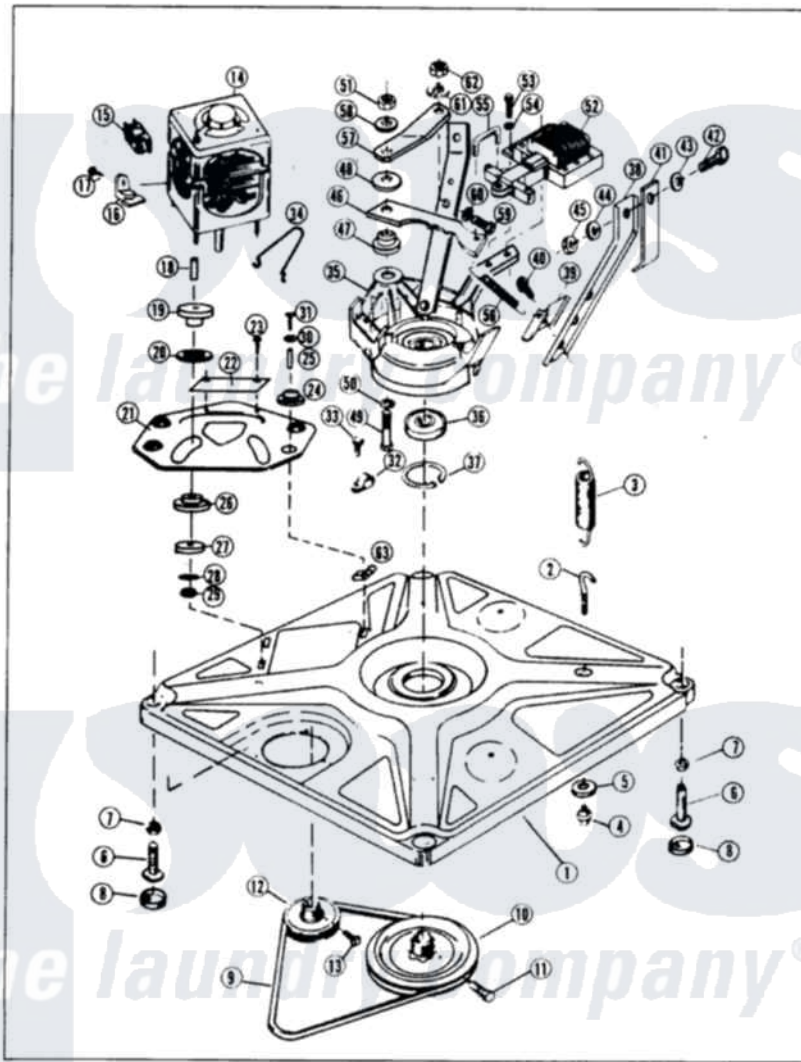

Magic Chef W20FN3 02 - CONTROL PANEL

MAGIC CHEF

W20FN-4

BASE & DRIVE

Issued 11/87

Magic Chef [Residential Magic Chef W20FN3 Washer Parts](#) Parts Diagram 02 - CONTROL PANEL
 Click on the part number to view part

Item	Original Part Number	Replaced By	Status	Part Description
1	25-7649	910187		Screw
"	25-7702			Speedclip, End Cap To Control Panel
"	35-0764		Not Available	CONTROL PANEL
2	53-0265			LH Endcap
"	53-0264			RH Endcap
3	34-9487		Not Available	PLATE, REINFORCEMENT
"	25-7697	25-2219		Screw
"	25-7851			Speedclip, End Cap To Top
4	25-7435	33002917		Screw, No.10-16
"	25-7852			Speedclip, Rr Shld To End Cap
5	53-0277		Not Available	TRIM, END CAP (RT)
"	53-0278		Not Available	TRIM, END CAP (LT)
6	25-7760			Screw
7	25-3092	90767		Screw, 8A X 3/8 HeX Washer Head Tapping

8	25-7702		Speedclip, End Cap To Control Panel
9	53-0365	53-1676	Shield, Control
10	25-7583		Not Available PLASTIC NUT
"	25-3092	90767	Screw, 8A X 3/8 HeX Washer Head Tapping
"	25-3457		Screw, Sems
"	53-0268	21001460	Shield, Rear
11	35-0728		Timer
"	35-0116		Timer Motor 3/5 RPM
12	25-0088	489483	Screw 10-32 X 1/2
13	35-0180	12500058	Knob Ski
14	35-0498	12500058	Knob Ski
15	35-0114		Not Available TEMP SWITCH
"	25-3092	90767	Screw, 8A X 3/8 HeX Washer Head Tapping
16	35-0168		Not Available SELECTOR KNOB
17	35-0162		Not Available ROTARY SWITCH
"	25-3092	90767	Screw, 8A X 3/8 HeX Washer Head Tapping
18	25-3092	90767	Screw, 8A X 3/8 HeX Washer Head Tapping
"	35-0782		Pressure Switch