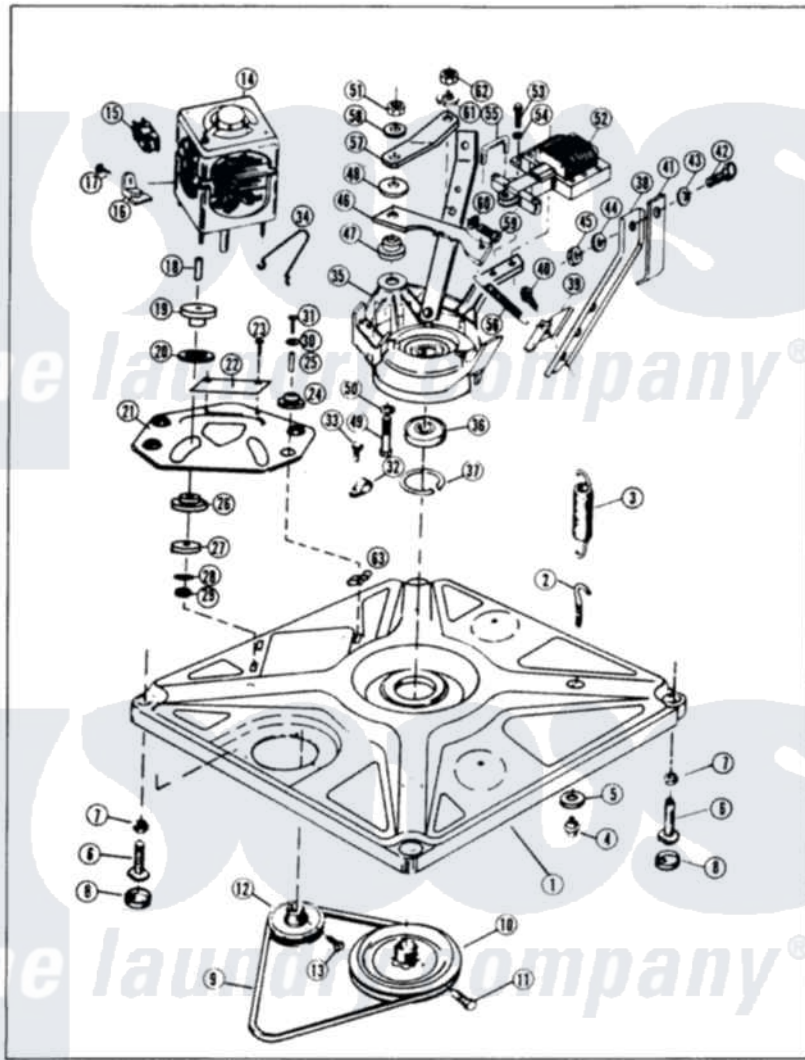

Magic Chef W20FN3 03 - EXTERIOR

MAGIC CHEF

W20FN-3

BASE & DRIVE

Issued 11/87

Magic Chef [Residential Magic Chef W20FN3 Washer Parts](#) Parts Diagram 03 - EXTERIOR
 Click on the part number to view part

Item	Original Part Number	Replaced By	Status	Part Description
1	35-0061		Not Available	CABINET BODY
2	25-7001	308685		Side Trim)
3	25-7458	308685		Side Trim)
"	25-7071		Not Available	LOCKWASHER
"	33-2088		Not Available	SLEEVE
4	34-9701			Guide, Cabinet
5	25-6109			Screw
6	33-2653			Bumper, Cabinet
7	33-9948		Not Available	CUSHION STRIP
8	33-8687		Not Available	REAR SHIELD
9	25-2000		Not Available	SCREW
10	35-0056		Not Available	FRONT PANEL
11	25-7001	308685		Side Trim)
12	25-7071		Not Available	LOCKWASHER
13	35-0586		Not Available	CABINET TOP
14	25-7285			Clip

15	33-7450	35-2846		Hinge, Cabinet Top
16	33-0930			Pad, Top Hinge
17	25-7732	681414		Screw, 10AB X 1/2
18	33-9064	12001187		Kit, Lid Switch Assembly
"	33-2653			Bumper, Cabinet
19	33-8911	12001187		Kit, Lid Switch Assembly
20	33-8289	12001187		Kit, Lid Switch Assembly
21	25-7437	40040701		Screw, Tapping No.6b-20
22	33-9063	12001187		Kit, Lid Switch Assembly
"	25-7878			Clip
23	25-7463	7101P012-60		Screw
24	25-7436			Nylite Washer
25	35-0607	35-2103		Clother Door
"	35-0581			Bumper, Door
26	33-6956			Hinge
27	33-6957			Hinge Pad
28	33-8058		Not Available	SPEEDNUT
29	25-7455	99002757		Screw
30	43-0057			Actuator, Door Switch
31	25-7436			Nylite Washer
32	25-7438			Screw
33	25-7455	99002757		Screw
34	25-7086	Y0308025		Washer, Stainless Steel
35	25-7436			Nylite Washer
36	25-8057		Not Available	PLASTIC NUT
37	35-0697		Not Available	SPLASHGUARD
38	33-6093		Not Available	RETAINING RING
39	33-0767			Spring
40	25-7752	3196169		Screw, Element
"	35-0663		Not Available	CABT BRACE