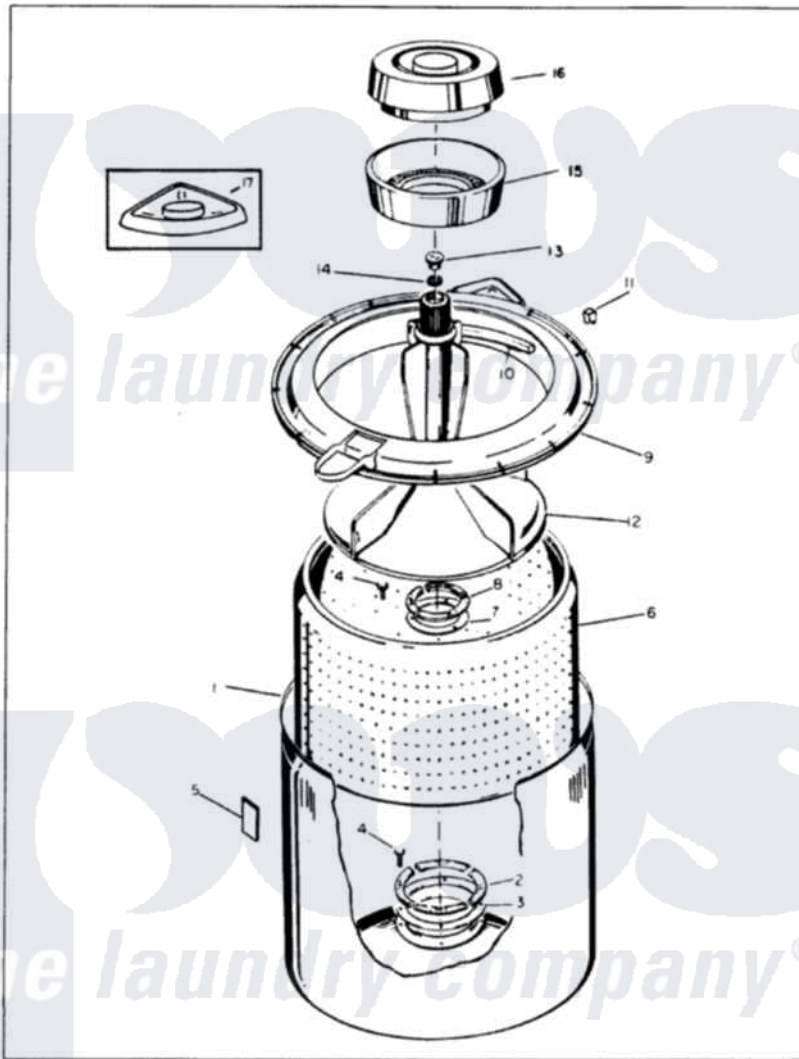

# Magic Chef W20FN3 04 - TRANSMISSION

MAGIC CHEF W20FN-4 TUB

Issued 11/87

Magic Chef [Residential Magic Chef W20FN3 Washer Parts](#) Parts Diagram 04 - TRANSMISSION  
 Click on the part number to view part

Item	Original Part Number	Replaced By	Status	Part Description
1	33-9986		Not Available	TRANSM HOUSING
"	LA-1033		Not Available	TRANSMISSION REPAIR KIT
2	33-9208		Not Available	SEAL
3	25-7274		Not Available	WASHER, STEEL
"	33-9023N		Not Available	CLUTCH ASM
4	33-9022		Not Available	DRIVE SHAFT
5	33-6115		Not Available	DRIVE PINION
6	33-3195		Not Available	SPRING
7	33-6114	<a href="#">33-6463</a>		Spring
8	25-7415		Not Available	WASHER, FLAT
9	<a href="#">25-7847</a>			Ring, Retaining
10	33-9217		Not Available	THRUST WASHER
11	<a href="#">33-4944</a>			Bearing
12	25-6120		Not Available	PIN
13	<a href="#">35-0547</a>			Cluster Gear
14	25-7853	<a href="#">25-7933</a>		Ring, Retaining