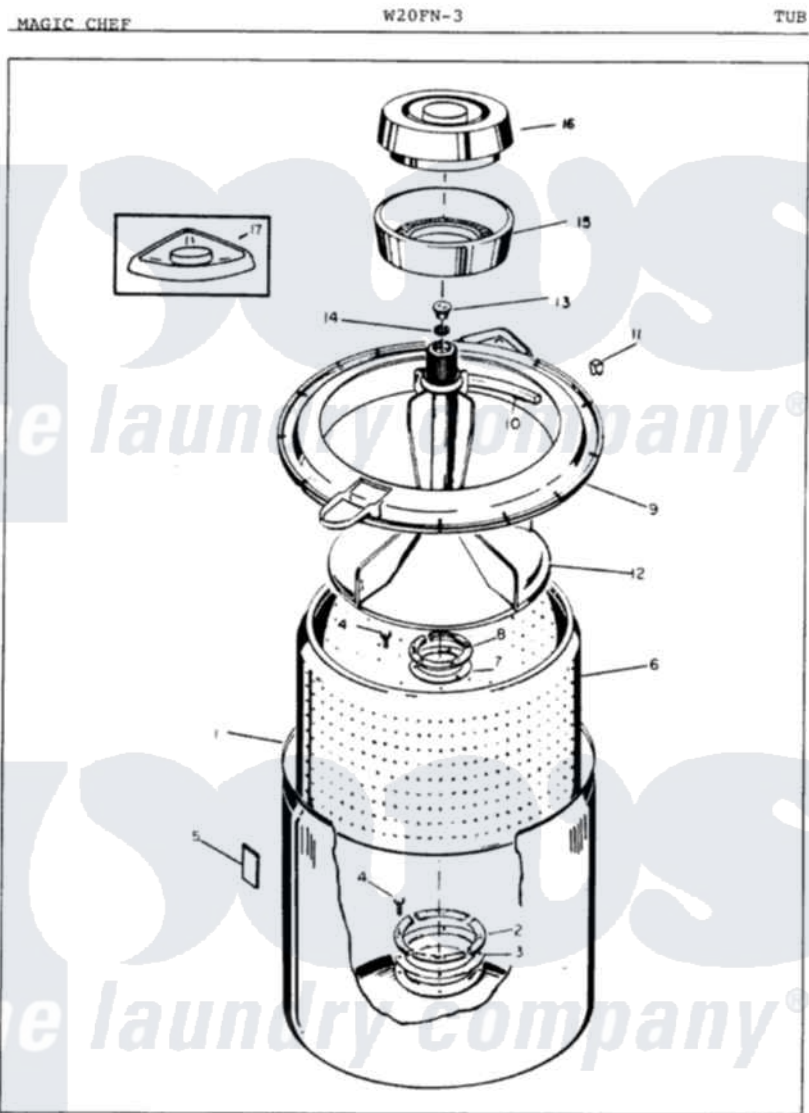

Magic Chef W20FN3 05 - TUB

Issued 11/87

Magic Chef [Residential Magic Chef W20FN3 Washer Parts](#) Parts Diagram 05 - TUB
 Click on the part number to view part

Item	Original Part Number	Replaced By	Status	Part Description
1	33-9392		Not Available	TUB ASSEMBLY
2	33-8800	33-8800K		Plate
3	33-6905			Gasket
4	25-7783	4356852		Screw
5	35-0538			Pad
6	35-0004		Not Available	BASKET ASM
7	33-8959			Gasket
8	33-8799		Not Available	REINF PLATE
9	35-0537	35-0993		Tub Top
10	33-3055			Gasket
11	25-7748			Clip
12	35-0049		Not Available	AGITATOR
13	33-6241			Cap
14	25-7330			Rubber Washer
15	33-9888		Not Available	LINT FILTER
16	33-9827	35-2550		Dispenser, Rinse