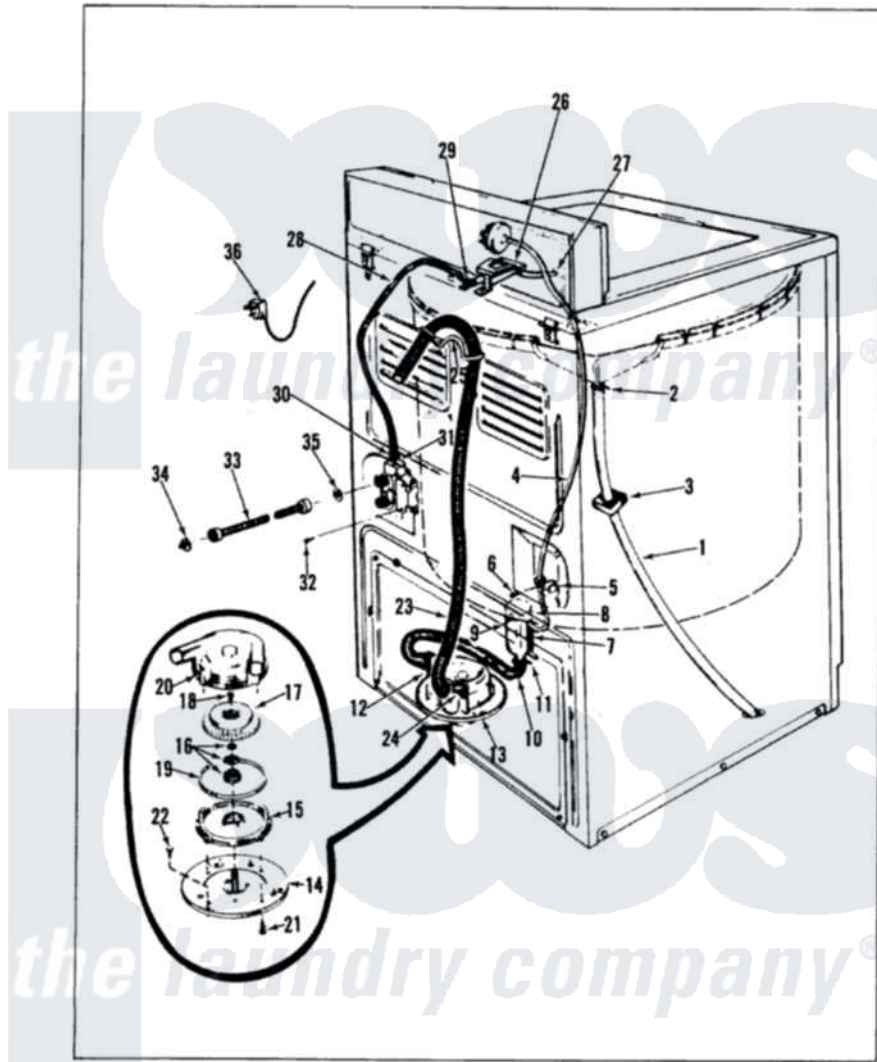

Magic Chef W20FN3 06 - WATER CARRYING

MAGIC CHEF W20FN-3 WATER CARRYING

Issued 11/87

Magic Chef [Residential Magic Chef W20FN3 Washer Parts](#) Parts Diagram 06 - WATER CARRYING
 Click on the part number to view part

Item	Original Part Number	Replaced By	Status	Part Description
1	35-0059		Not Available	OVERFLOW HOSE
2	25-6057		Not Available	HOSE CLAMP
3	35-0706		Not Available	PAD, FOAM
4	25-7796	596669		Clamp, Manifold
"	33-4090		Not Available	HOSE
5	33-6099			Clamp
7	33-7314			Sump Assembly
8	33-3633		Not Available	HOSE
9	25-7003			Clamp
10	33-6091			Hose
11	25-6066		Not Available	HOSE CLAMP
12	25-6055		Not Available	HOSE CLAMP
13	35-1069	35-6467		Pump Assem
"	35-0008	35-6467		Pump Assem
14	33-6035		Not Available	PLATE & PULLEY ASSY.
15	33-6029	35-6467		Pump Assem

16	35-0707		Seal, Seat And "O" Ring
17	35-0010		Impeller
18	25-7418	33001178	Back, Tumbler
19	33-6032		Gasket
20	35-0009		Pump Housing
21	25-7405	3196164	Screw
22	25-7419		Not Available
			SCREW
23	25-7048		Washer
"	33-9535	211704	Hose, Drain
24	33-9536		Hose Adapter
"	25-7881	285655	Clamp, Hose
25	25-7797	285655	Clamp, Hose
"	33-9537	22003814	Retainer, Drain Hose
26	25-3092	90767	Screw, 8A X 3/8 HeX Washer Head Tapping
"	25-7086	Y0308025	Washer, Stainless Steel
"	33-9830		Not Available
			INLET FLUME
"	33-8057		Not Available
			PLASTIC NUT
27	33-6038		Not Available
			FLUME EXT
28	35-0541		Not Available
			WATR INLET HOSE
29	25-7867	596669	Clamp, Manifold
30	25-7866	489503	Clamp
31	33-7058		Not Available
			SUB 36-1456
"	35-0085	35-2374N	Valve, Water
32	25-7851		Speedclip, End Cap To Top
33	33-7891	89503	Hose-Inlet
34	33-7313	33-4264N	Strainer And Washer Kit
35	25-7048		Washer
36	35-0680		Not Available
			CORD, POWER