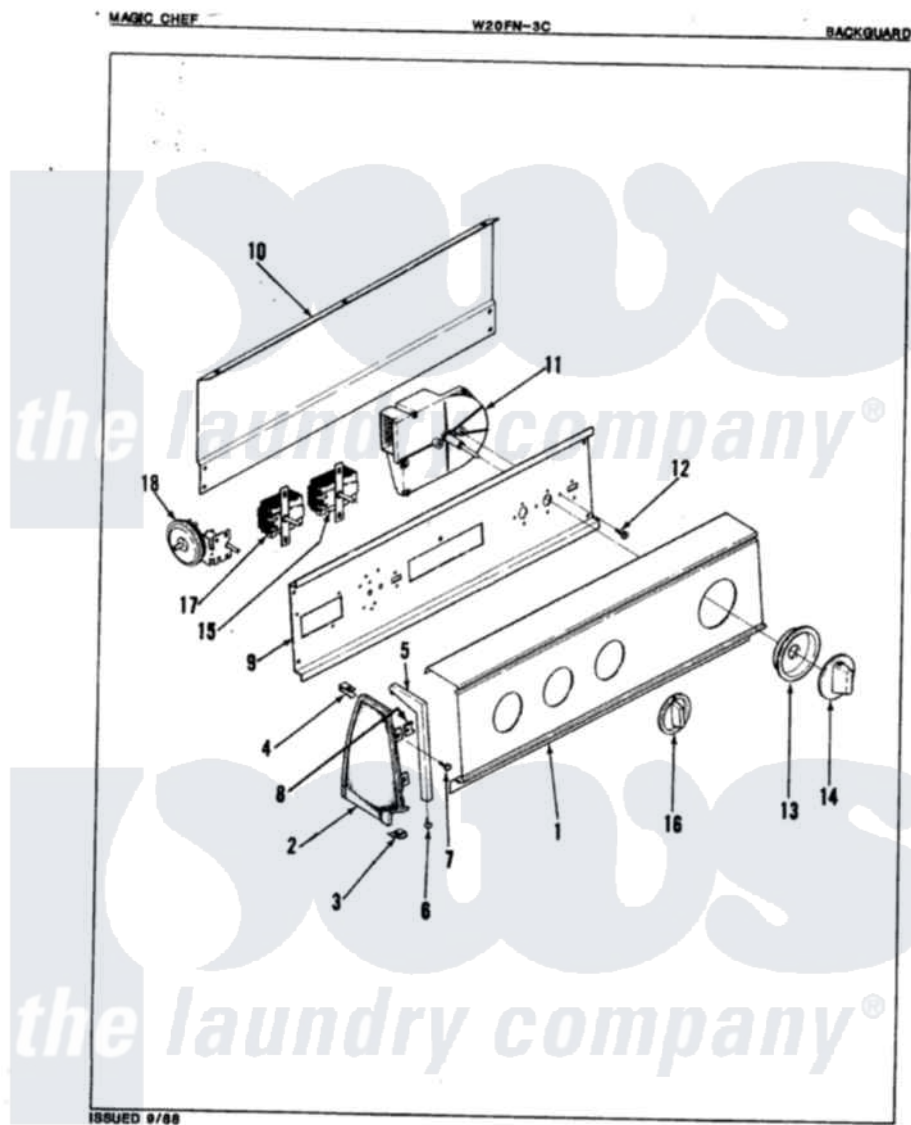

# Magic Chef W20FN3C 02 - CONTROL PANEL

Magic Chef [Residential Magic Chef W20FN3C Washer Parts](#) Parts Diagram 02 - CONTROL PANEL  
 Click on the part number to view part

Item	Original Part Number	Replaced By	Status	Part Description
1	25-7649	<a href="#">910187</a>		Screw
"	<a href="#">25-7702</a>			Speedclip, End Cap To Control Panel
"	35-0764		Not Available	CONTROL PANEL
2	<a href="#">53-0265</a>			LH Endcap
"	<a href="#">53-0264</a>			RH Endcap
3	34-9487		Not Available	PLATE, REINFORCEMENT
"	25-7697	<a href="#">25-2219</a>		Screw
"	<a href="#">25-7851</a>			Speedclip, End Cap To Top
4	25-7435	<a href="#">33002917</a>		Screw, No.10-16
"	<a href="#">25-7852</a>			Speedclip, Rr Shld To End Cap
5	53-0278		Not Available	TRIM, END CAP (LT)
"	53-0277		Not Available	TRIM, END CAP (RT)
6	<a href="#">25-7760</a>			Screw
7	25-3092	<a href="#">90767</a>		Screw, 8A X 3/8 HeX Washer Head Tapping

8	<a href="#">25-7702</a>		Speedclip, End Cap To Control Panel
9	53-0365	<a href="#">53-1676</a>	Shield, Control
10	25-3092	<a href="#">90767</a>	Screw, 8A X 3/8 HeX Washer Head Tapping
"	<a href="#">25-3457</a>		Screw, Sems
"	25-7853	<a href="#">25-7933</a>	Ring, Retaining
"	53-0268	<a href="#">21001460</a>	Shield, Rear
11	<a href="#">35-0728</a>		Timer
"	<a href="#">35-0116</a>		Timer Motor 3/5 RPM
12	25-0088	<a href="#">489483</a>	Screw 10-32 X 1/2
13	35-0180	<a href="#">12500058</a>	Knob Ski
14	35-0498	<a href="#">12500058</a>	Knob Ski
15	35-0114	Not Available	TEMP SWITCH
"	25-3092	<a href="#">90767</a>	Screw, 8A X 3/8 HeX Washer Head Tapping
16	35-0168	Not Available	SELECTOR KNOB
17	25-3092	<a href="#">90767</a>	Screw, 8A X 3/8 HeX Washer Head Tapping
"	35-0162	Not Available	ROTARY SWITCH
18	25-3092	<a href="#">90767</a>	Screw, 8A X 3/8 HeX Washer Head Tapping
"	<a href="#">35-0782</a>		Pressure Switch