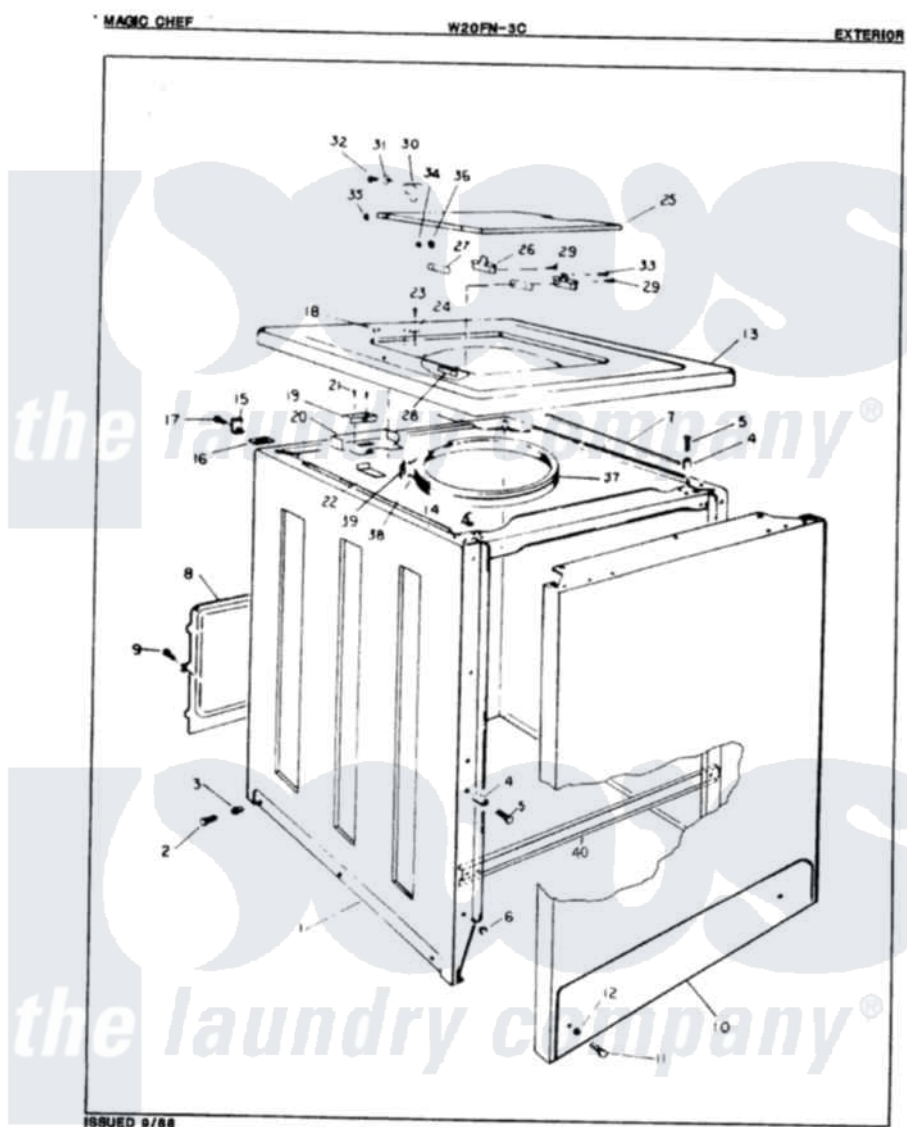

# Magic Chef W20FN3C 03 - EXTERIOR

Magic Chef [Residential Magic Chef W20FN3C Washer Parts](#) Parts Diagram 03 - EXTERIOR  
 Click on the part number to view part

Item	Original Part Number	Replaced By	Status	Part Description
1	35-0061		Not Available	CABINET BODY
2	25-7001	<a href="#">308685</a>		Side Trim )
3	<a href="#">25-7883</a>			Screw
"	25-7071		Not Available	LOCKWASHER
"	33-2088		Not Available	SLEEVE
4	<a href="#">34-9701</a>			Guide, Cabinet
5	<a href="#">25-6109</a>			Screw
6	<a href="#">33-2653</a>			Bumper, Cabinet
7	33-9948		Not Available	CUSHION STRIP
8	33-8687		Not Available	REAR SHIELD
9	25-2000		Not Available	SCREW
10	35-0056		Not Available	FRONT PANEL
11	25-7001	<a href="#">308685</a>		Side Trim )
12	25-7071		Not Available	LOCKWASHER
13	35-0586		Not Available	CABINET TOP
14	<a href="#">25-7285</a>			Clip