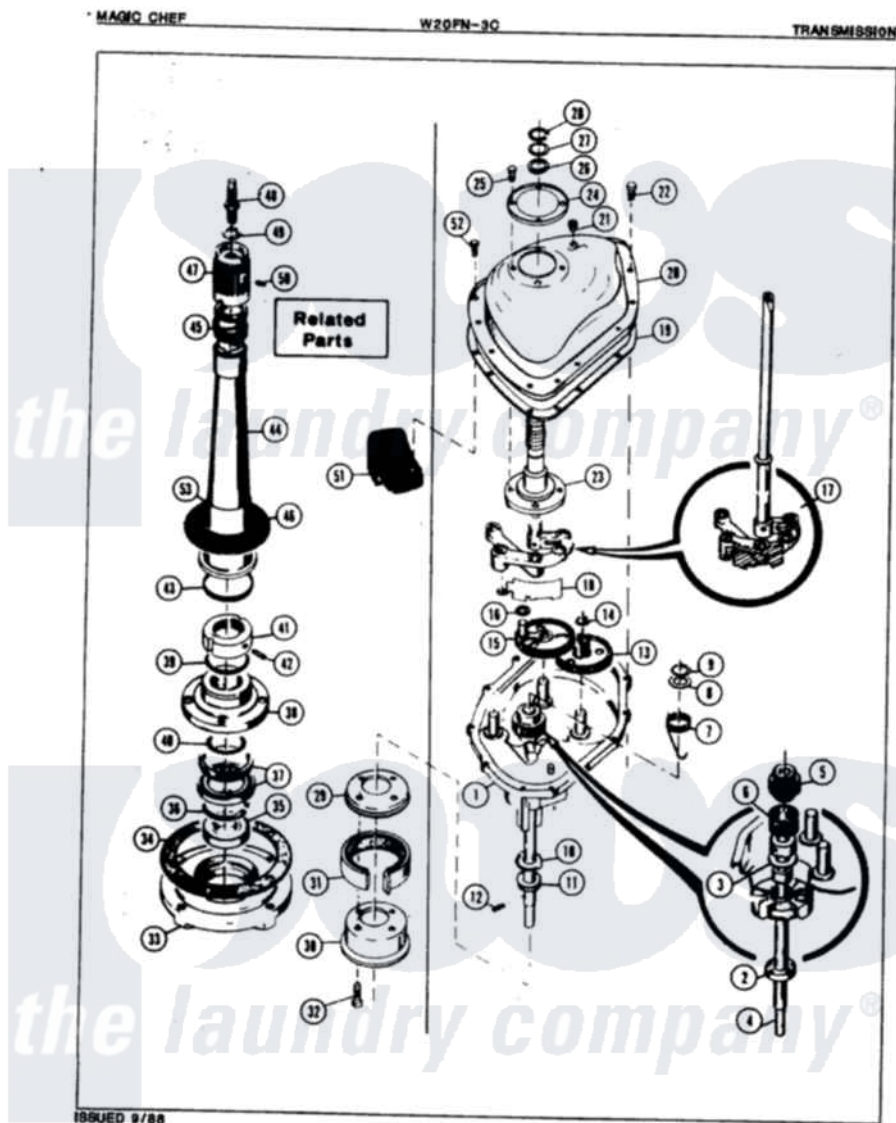

# Magic Chef W20FN3C 04 - TRANSMISSION

Magic Chef [Residential Magic Chef W20FN3C Washer Parts](#) Parts Diagram 04 - TRANSMISSION  
 Click on the part number to view part

Item	Original Part Number	Replaced By	Status	Part Description
1	33-9986		Not Available	TRANSM HOUSING
"	LA-1033		Not Available	TRANSMISSION REPAIR KIT
2	33-9208		Not Available	SEAL
3	25-7274		Not Available	WASHER, STEEL
"	33-9023N		Not Available	CLUTCH ASM
4	33-9022		Not Available	DRIVE SHAFT
5	33-6115		Not Available	DRIVE PINION
6	33-3195		Not Available	SPRING
7	33-6114	<a href="#">33-6463</a>		Spring
8	25-7415		Not Available	WASHER, FLAT
9	<a href="#">25-7847</a>			Ring, Retaining
10	33-9217		Not Available	THRUST WASHER
11	<a href="#">33-4944</a>			Bearing
12	25-6120		Not Available	PIN
13	<a href="#">35-0547</a>			Cluster Gear
14	25-7853	<a href="#">25-7933</a>		Ring, Retaining